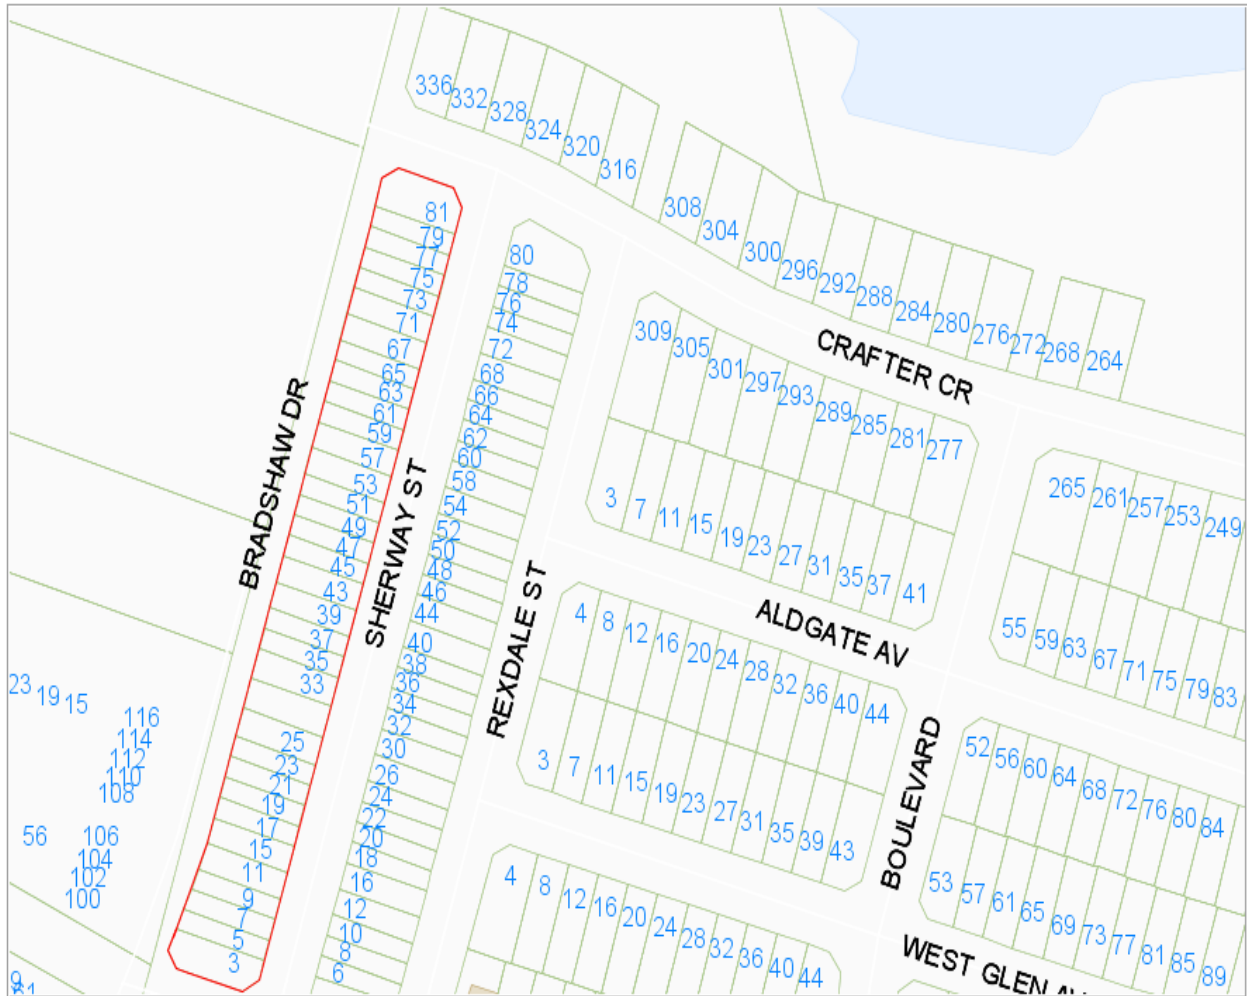

Map identifying 42-44 Seabreeze Cres., Stoney Creek;

Map identifying 138-140 Millen Rd., Stoney Creek;

Map identifying 20-30 Crafter Cres., Stoney Creek;

Map identifying 4-80 Sherway St., Stoney Creek;

Map identifying 3-81 Sherway St., Stoney Creek;

Map identifying 196-198 Broadway Ave., Hamilton;

Map identifying 16-18 Hixon Rd., Hamilton;

Map identifying 1489-1515 Upper James St., Hamilton;

Map identifying 667 Rymal Rd. W., Hamilton;

Map identifying 156-166 Kinsman Dr., Binbrook;

Map identifying 144-154 Kinsman Dr., Binbrook;

Map identifying 21 Binhaven Blvd., Binbrook;

Map identifying 163-175 Whitwell Way, Binbrook;

Map identifying 3376-3384 Homestead Dr., Mount Hope;