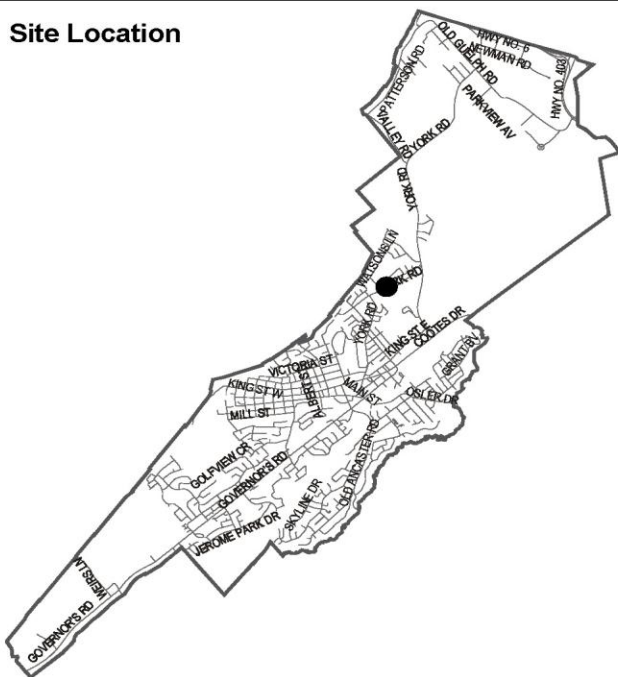

● Site Location

Key Map - Ward 13

N.T.S.

Location Map

PLANNING AND ECONOMIC DEVELOPMENT DEPARTMENT

File Name/Number:
25CDM-201615

Date:
November 23, 2016

Appendix "A"

Scale:
N.T.S.

Planner/Technician:
MC/VS

Subject Property

231 York Road, Dundas