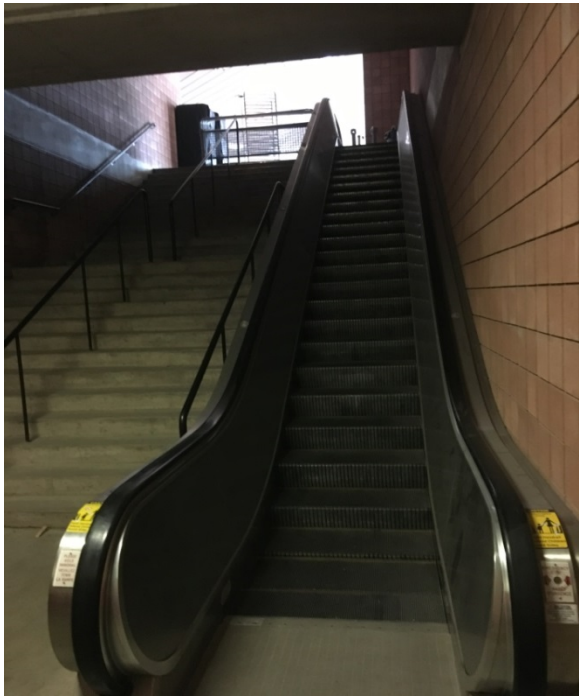

**Escalator #5 – Access from S-E Retail
Area to Concourse Level**