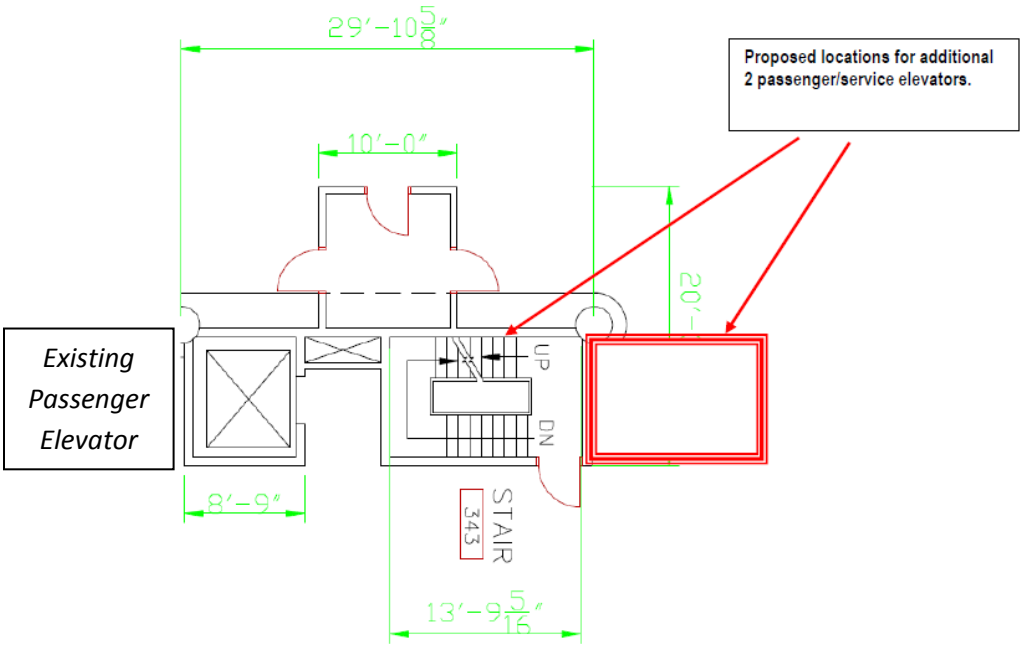

Recommendation: Refurbish

Existing Passenger Elevator

Photos: Level Three Concourse & Level Four Bay Street Press Box

This elevator services Levels 1-4 (Lower Ice Level, Retail Ground Level, Concourse Level, Level 4 Press Box)

Recommendation: Refurbish

Photo: Level Three Concourse Stairwell beside Existing Passenger Elevator

Proposed Location of New Passenger/ Service Elevator(s) to Service Levels 1-4

Solucore Report Excerpt

Bay Street Press Box – Level Four

Level Three Concourse - Directly below York Street Press Gondola
York Street Press Gondola only accessible from top of Section 56 seats or Catwalk Level

Escalators

**Escalators #1 & #2
Lower/Rink Level to Ground Level**