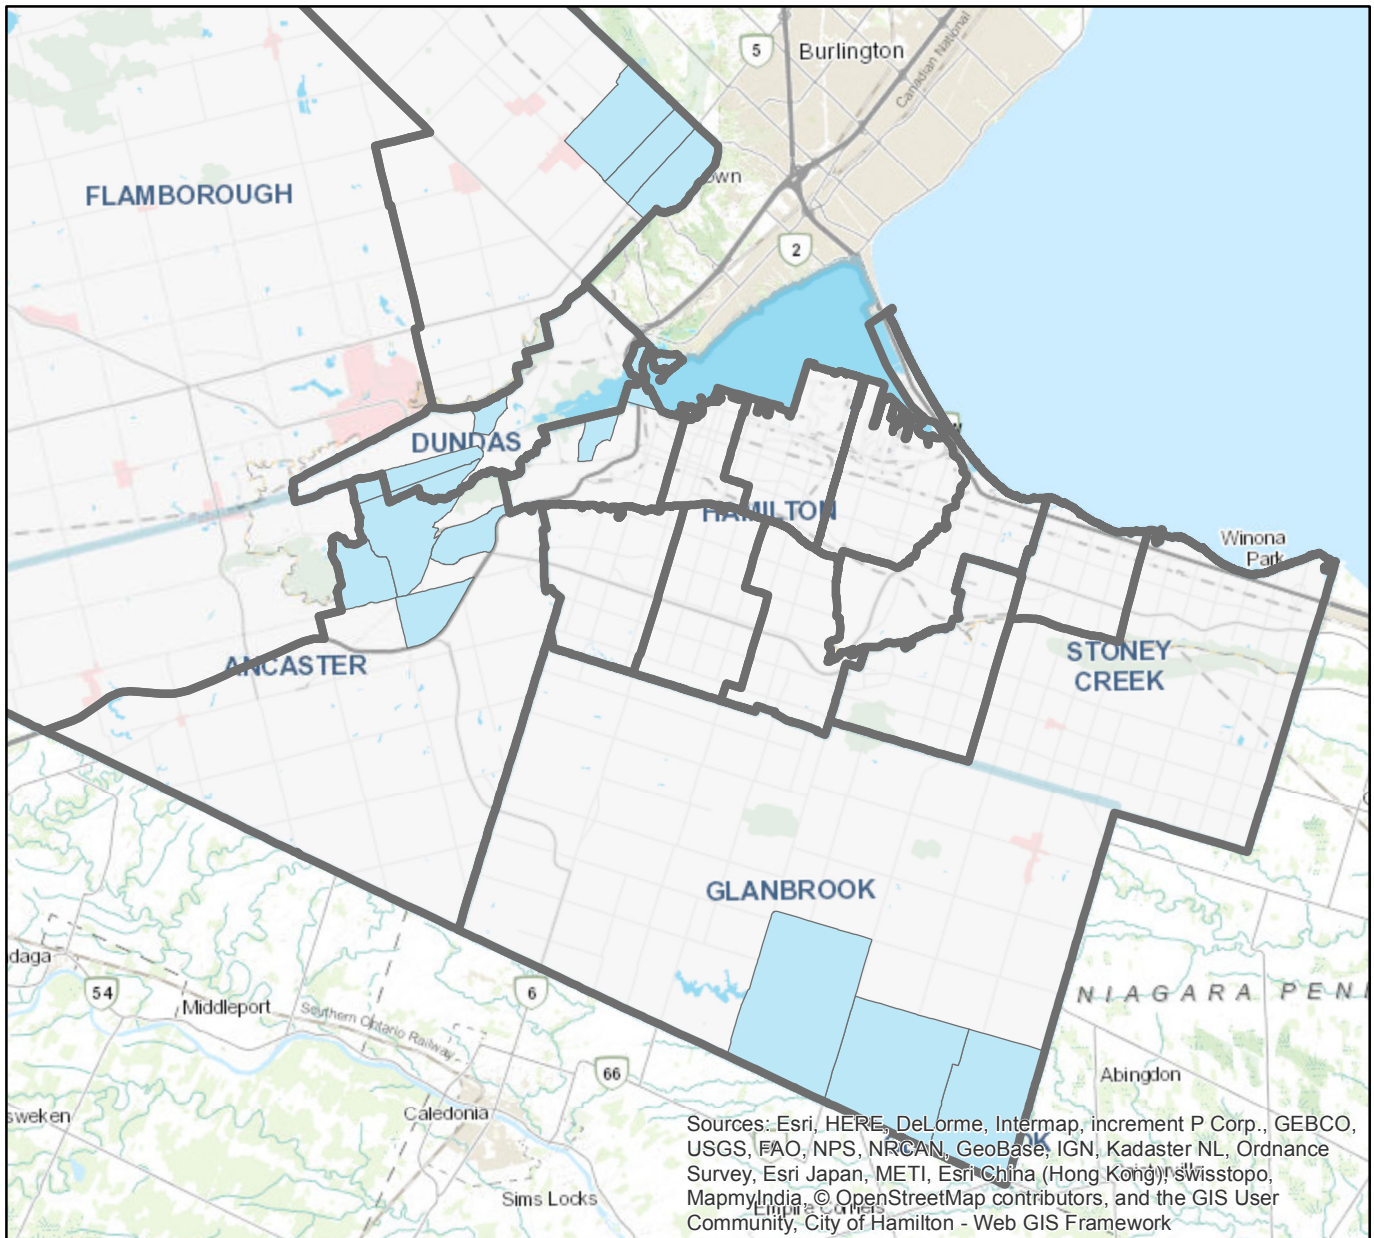

2008 Spray Locations

Legend

 2008 spray locations