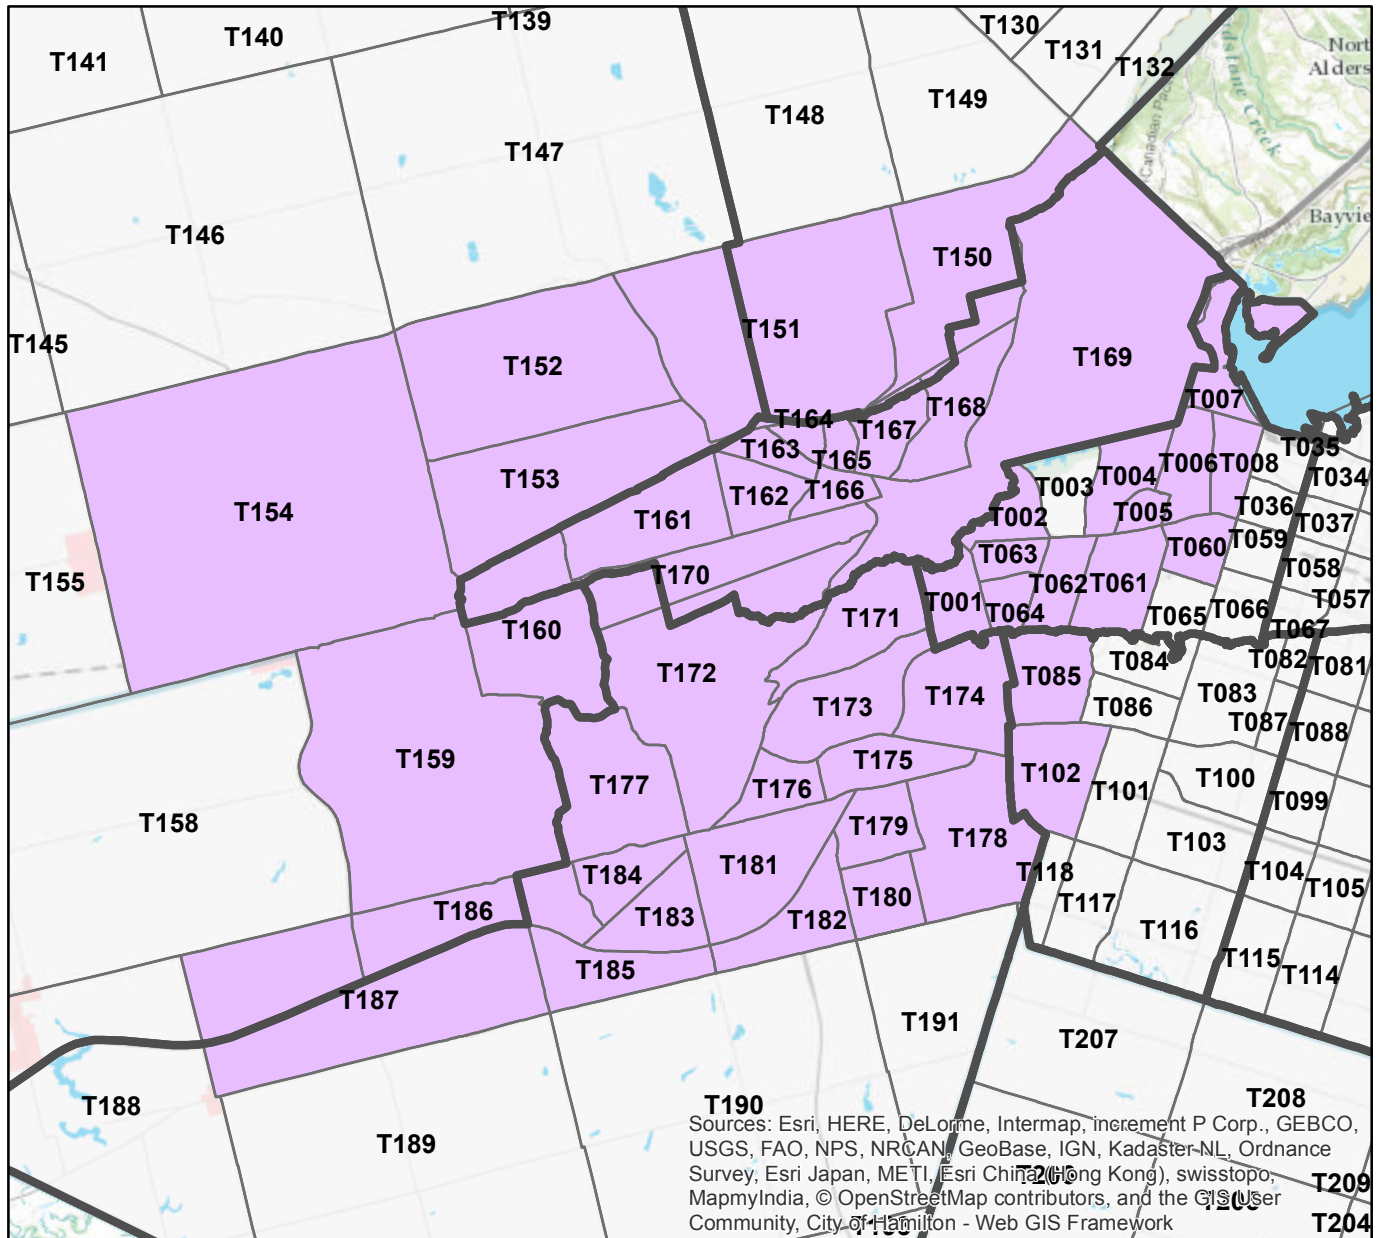

2017 Proposed Fall Monitoring Locations

Legend

-  Ward Boundary
-  Grid Boundary
-  Proposed Fall Monitoring Area