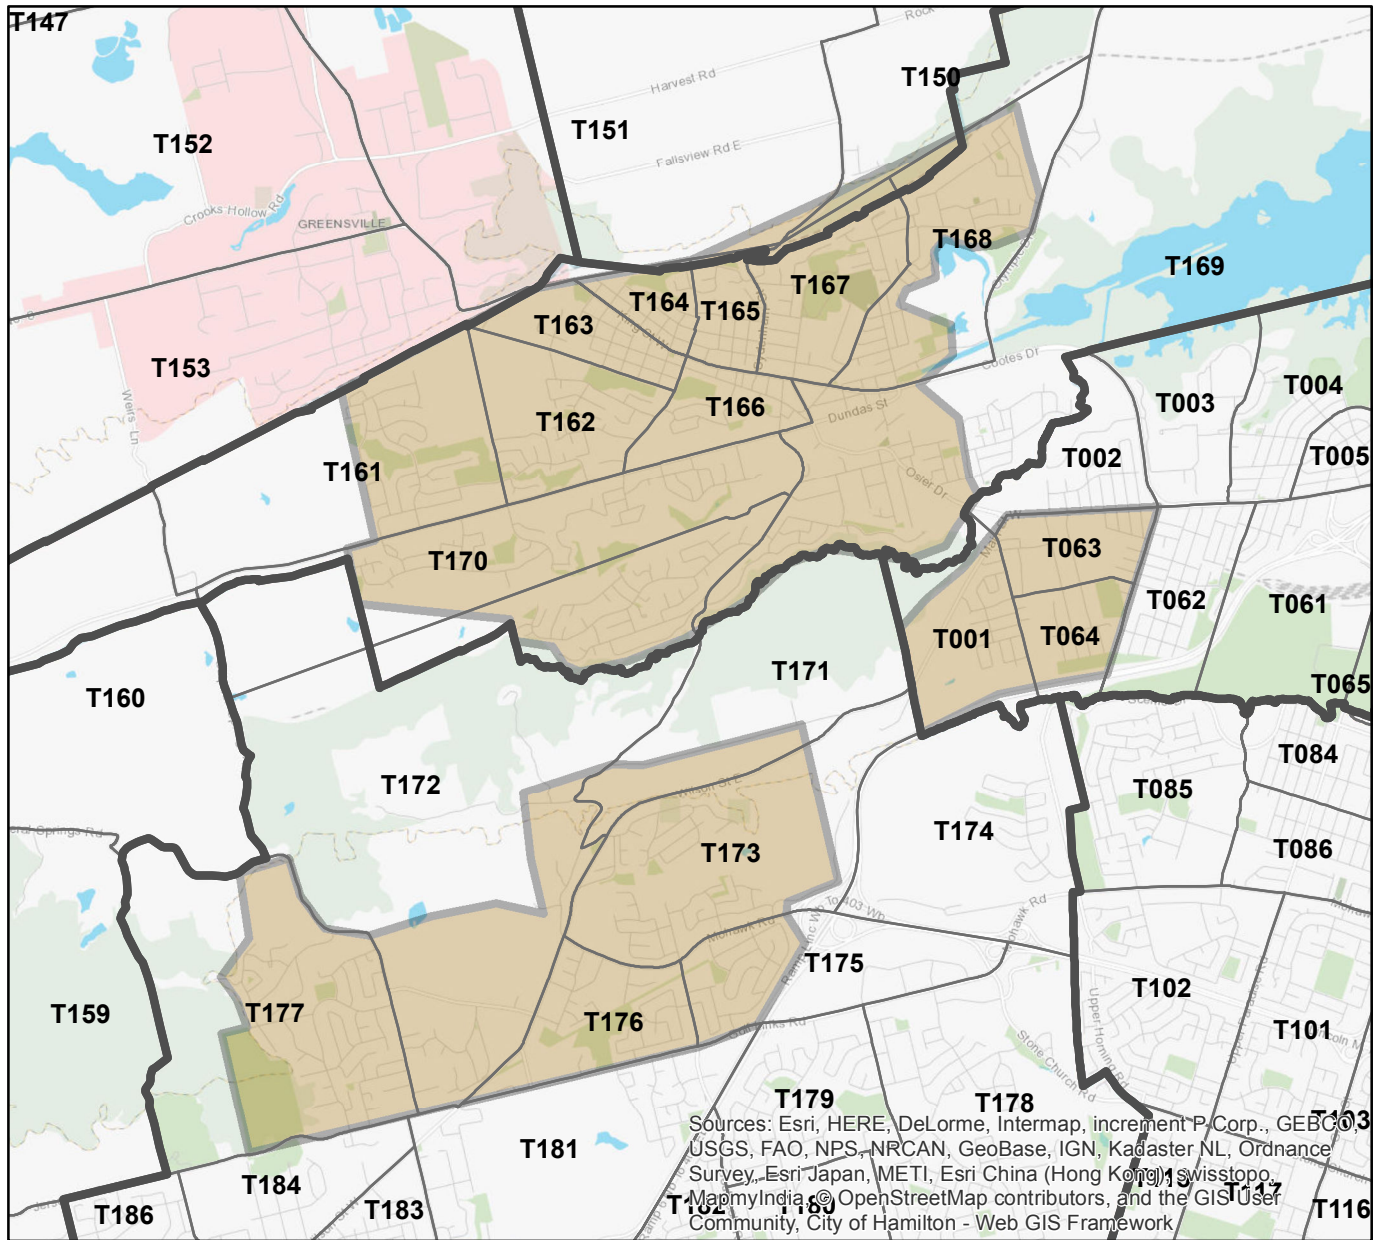

2018 Proposed Aerial Spray Locations

Legend

-  Ward Boundary
-  Grid Boundary
-  Aerial Application Areas