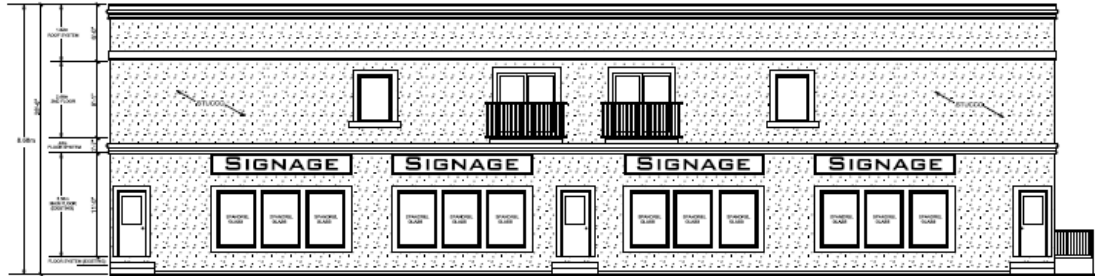

REAR ELEVATION

UPPER GAGE AVE ELEVATION

CONCESSION ST ELEVATION

PARKING LOT ELEVATION

PROPOSED 2nd FLOOR
 ADDITION TO
 954 CONCESSION ST
 HAMILTON, ONT
 DATE : SEPT 14 / 2017
 SCALE : 3/16" = 1'-0"