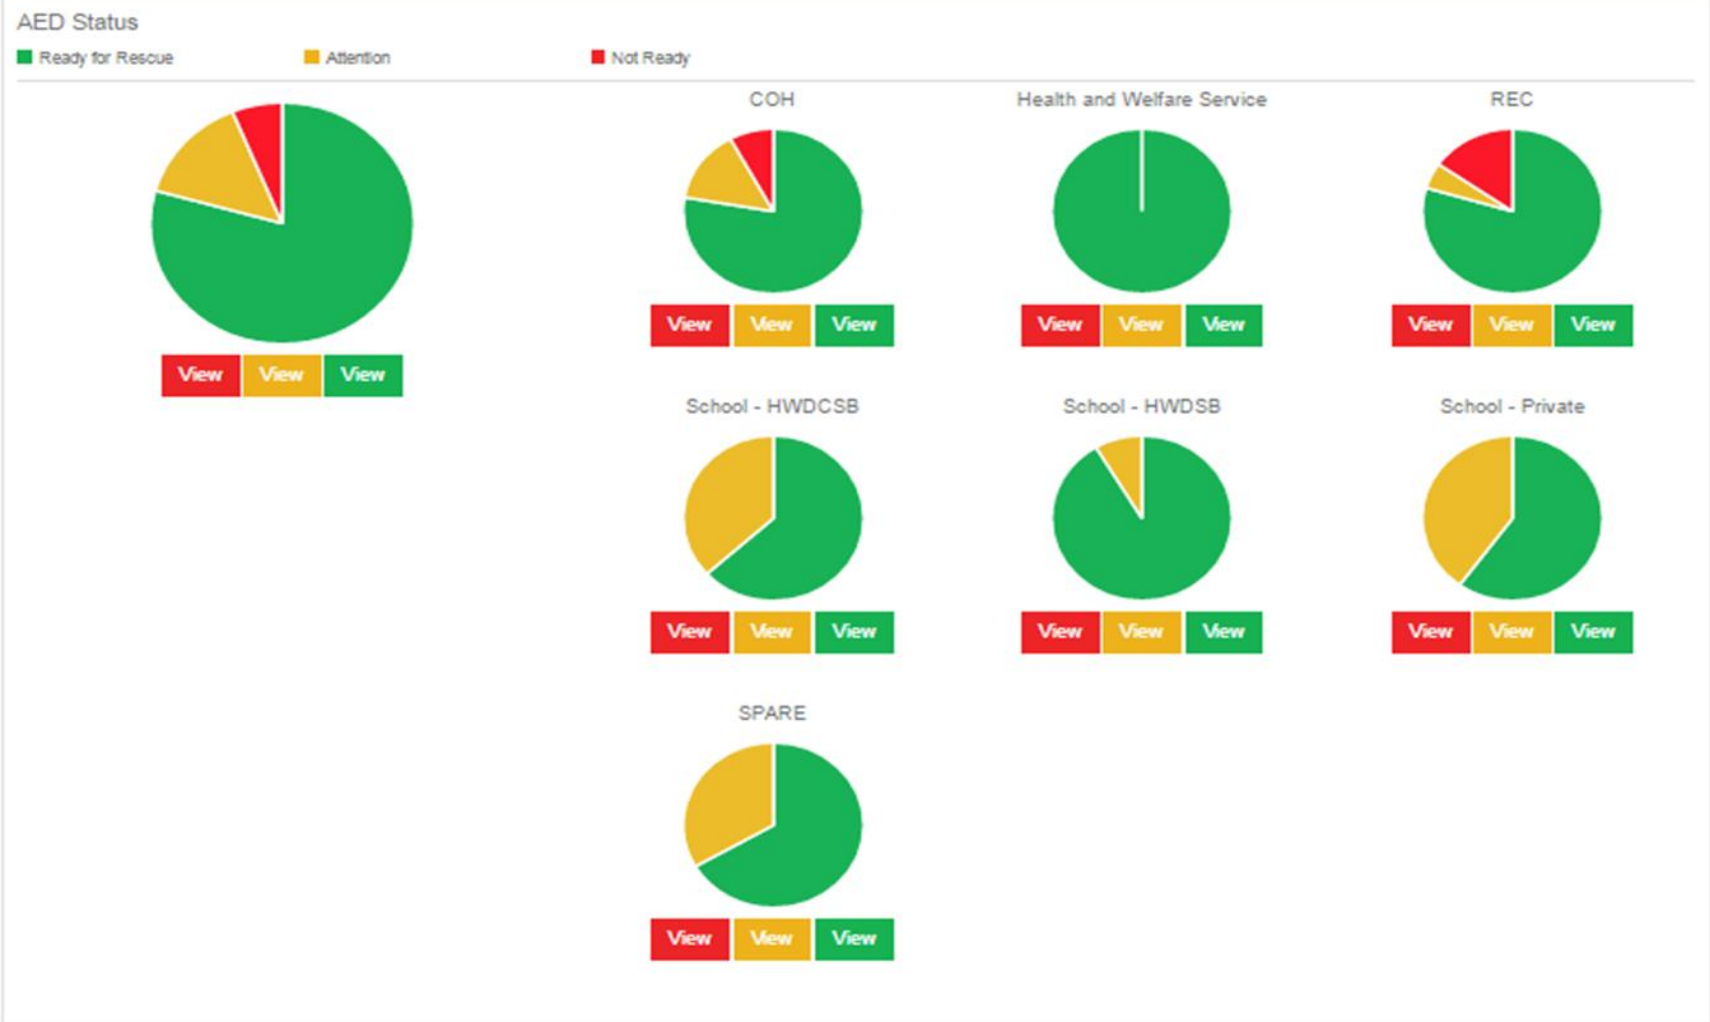

TrackMyAED Database

AED "Ready Status"
Dashboard

AED Location Map