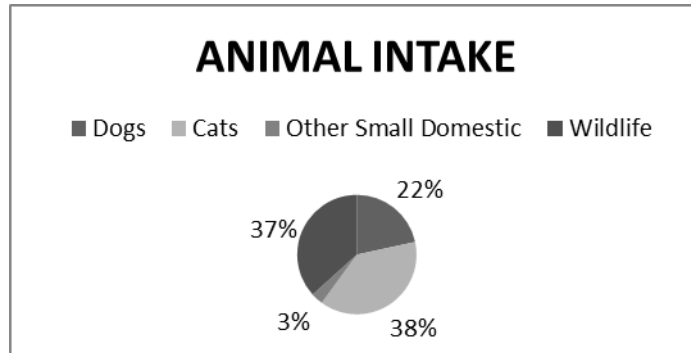

# Animal Services – 2016 Shelter Intake

Animal Services took in and cared for 5411 animals