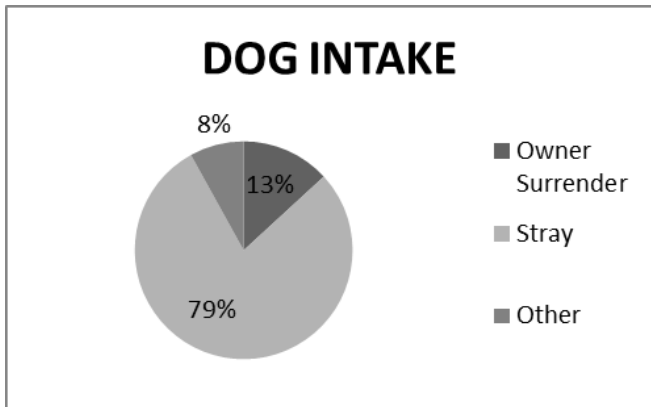

Animal Services – 2016 Shelter Intake

Animal Services took in and cared for 5411 animals

DOGS

CATS

OTHER SMALL DOMESTIC ANIMALS