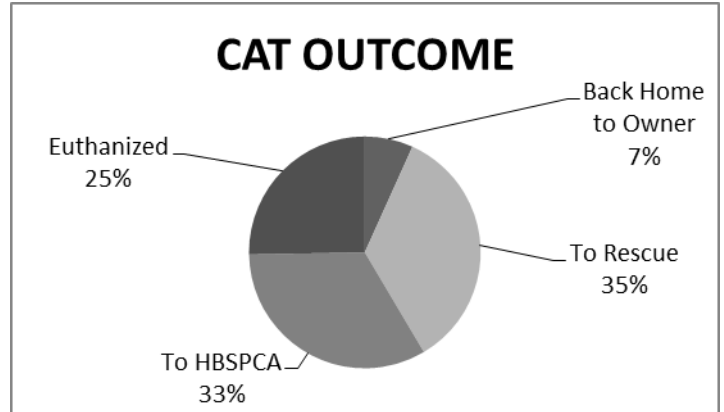

Animal Services – 2016 Shelter Intake

Animal Services took in and cared for 5411 animals

DOGS

CATS

OTHER SMALL DOMESTIC ANIMALS