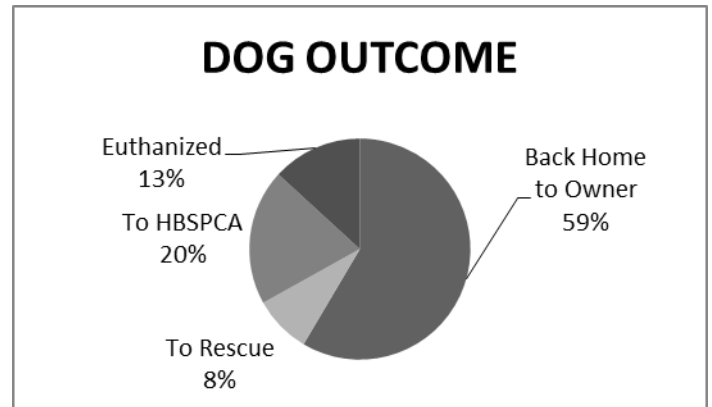

Animal Services – 2016 Shelter Intake

Animal Services took in and cared for 5411 animals

DOGS

CATS

OTHER SMALL DOMESTIC ANIMALS