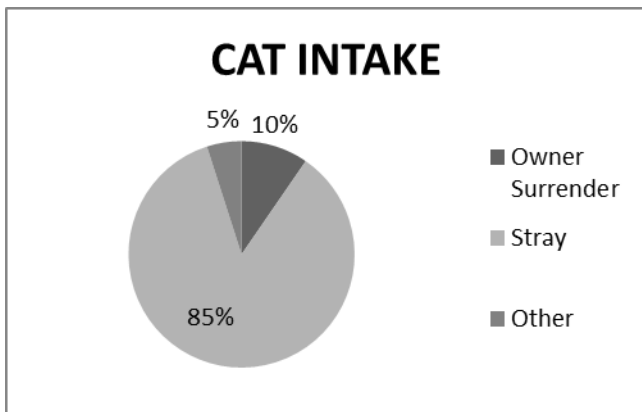

Animal Services – 2016 Shelter Intake

Animal Services took in and cared for 5411 animals

DOGS

CATS

OTHER SMALL DOMESTIC ANIMALS