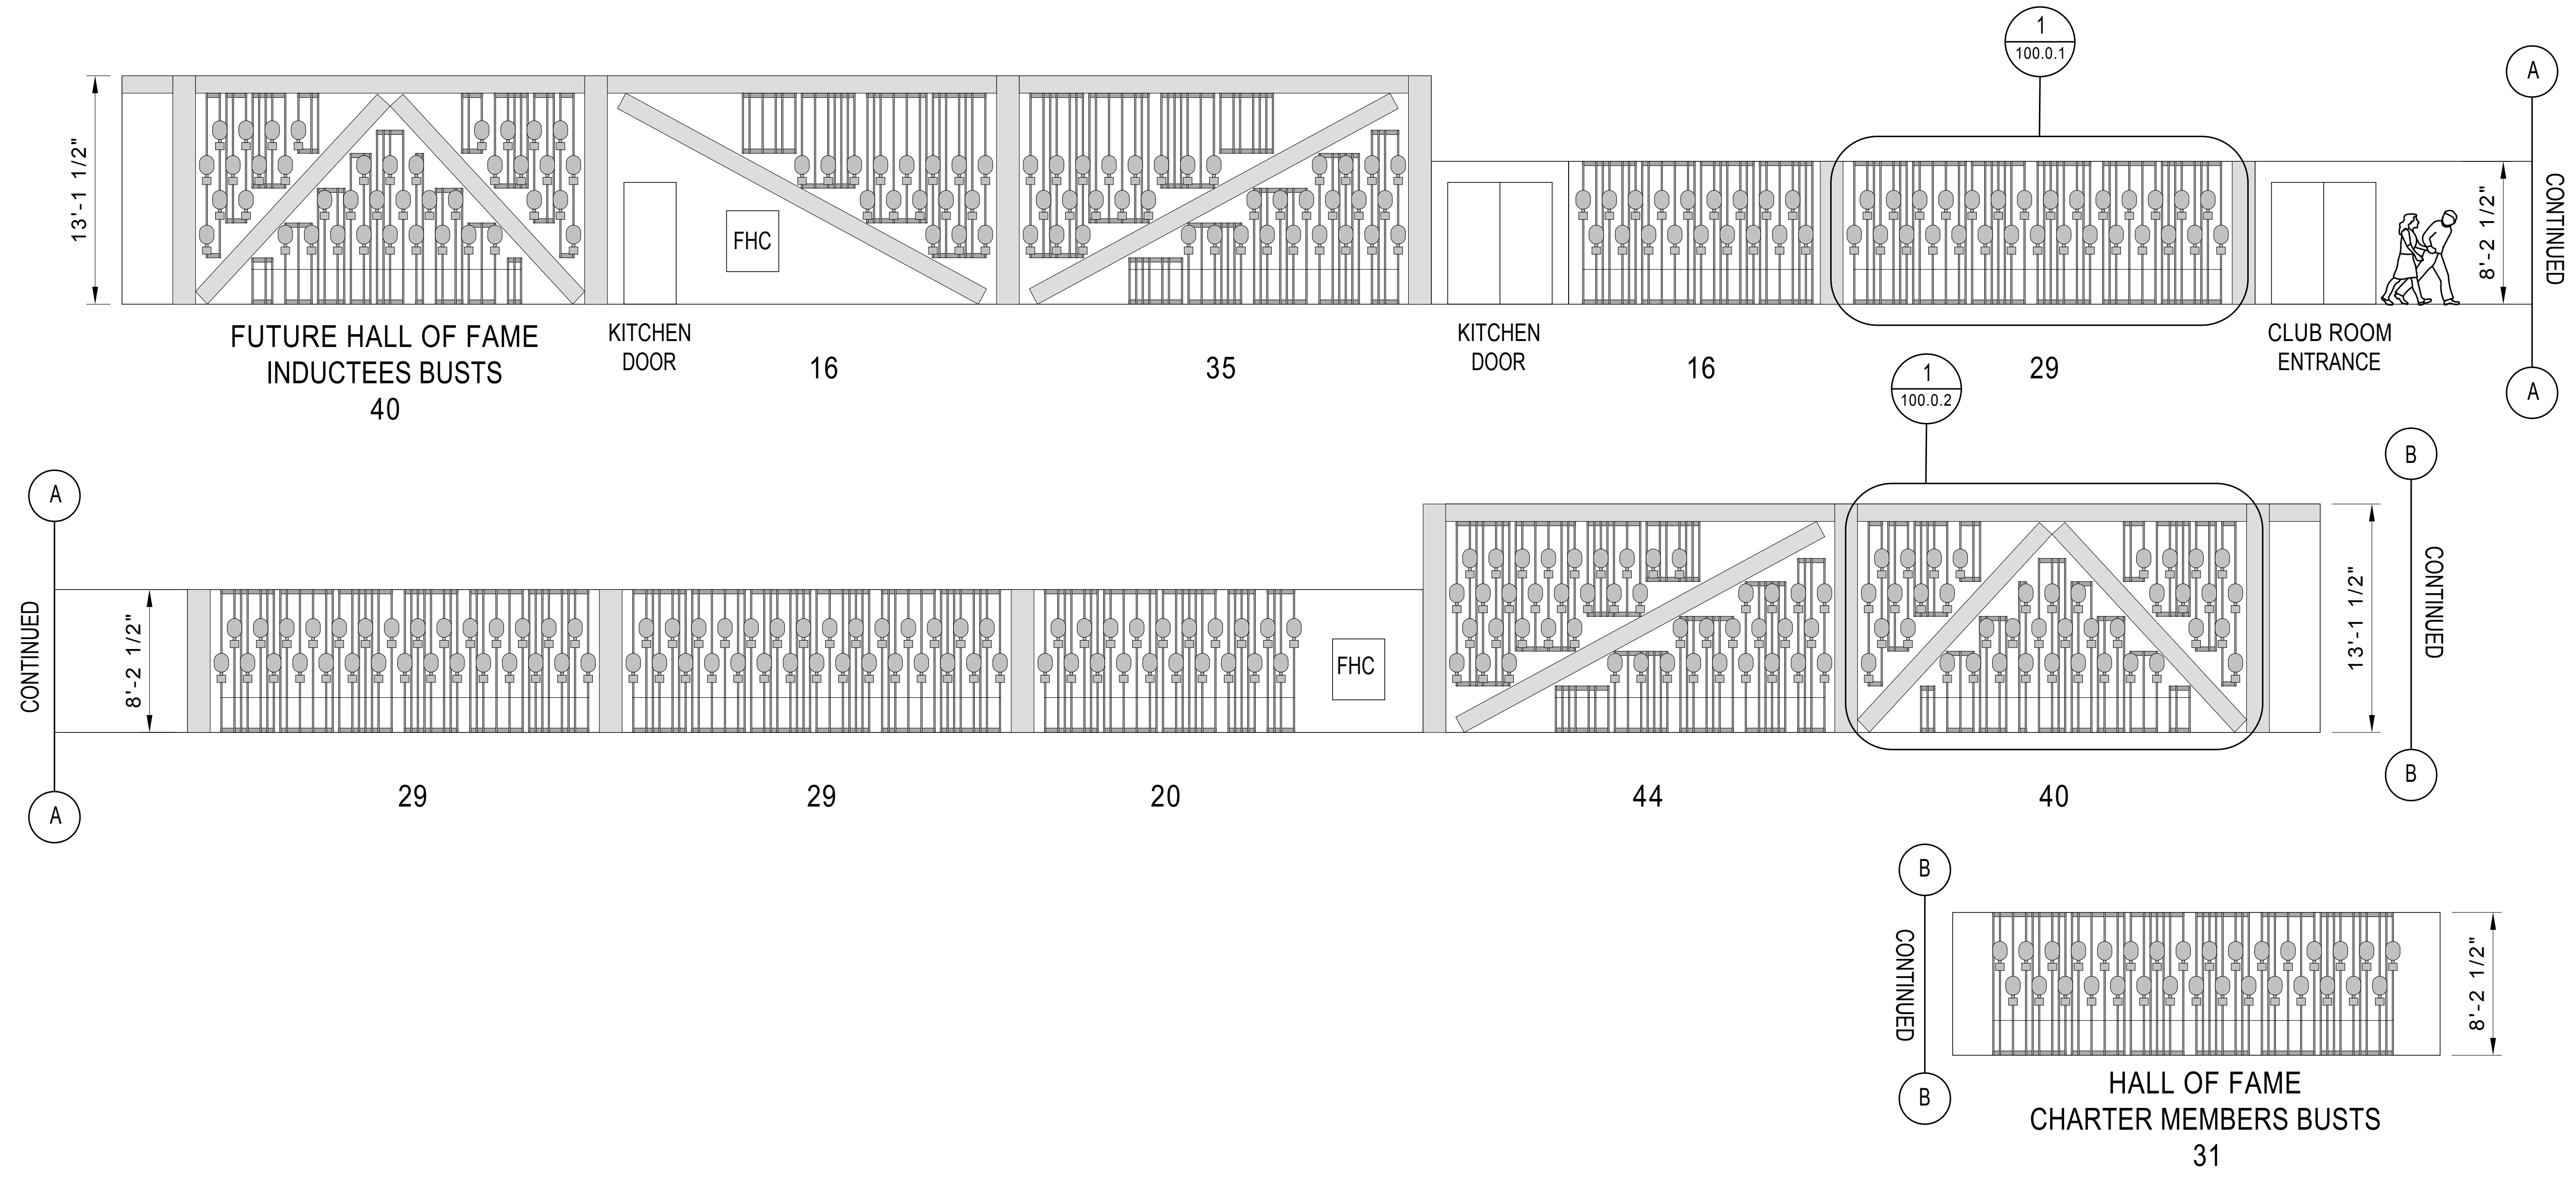

1972

1978

1984

1989

alternate transition tones to Food Service Area

LEGEND

- 100 - HALL OF FAME BUSTS AND TIMELINE
- 200 - HALL OF FAME ARRIVAL / VIDEO WALL
- 300 - HALL OF FAME ARTIFACT EXHIBIT
- 400 - HALL OF FAME BAR DISPLAY
- 500 - FOOD SERVICE AREAS

FLOOR PLAN DIAGRAM

HALL OF FAME INDUCTEE BUSTS ELEVATION

HALL OF FAME INDUCTEE BUSTS ELEVATION - DETAIL 1

HALL OF FAME INDUCTEE BUSTS ELEVATION - DETAIL 2

GREY CUP DISPLAY

VIDEO WALL

HALL OF FAME INDUCTEE BUSTS
CURRENT YEAR