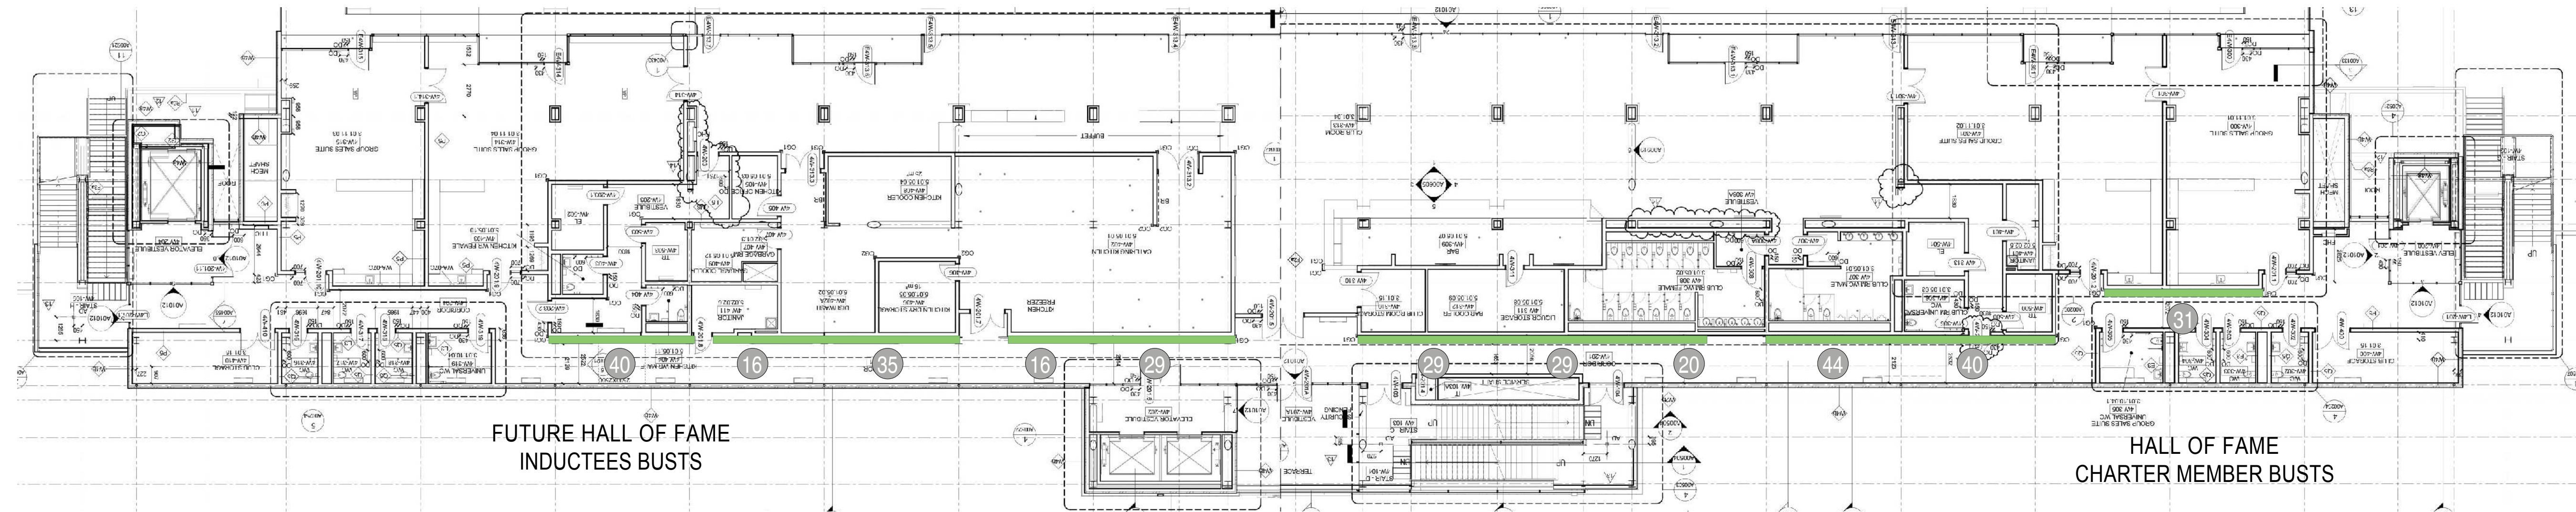

1972

1978

1984

1989

alternate transition tones to Food Service Area

LEGEND

- 100 - HALL OF FAME BUSTS AND TIMELINE
- 200 - HALL OF FAME ARRIVAL / VIDEO WALL
- 300 - HALL OF FAME ARTIFACT EXHIBIT
- 400 - HALL OF FAME BAR DISPLAY
- 500 - FOOD SERVICE AREAS

FLOOR PLAN DIAGRAM

HALL OF FAME INDUCTEE BUSTS ELEVATION

HALL OF FAME INDUCTEE BUSTS ELEVATION - DETAIL 1

HALL OF FAME INDUCTEE BUSTS ELEVATION - DETAIL 2

GREY CUP DISPLAY

VIDEO WALL

HALL OF FAME INDUCTEE BUSTS
CURRENT YEAR