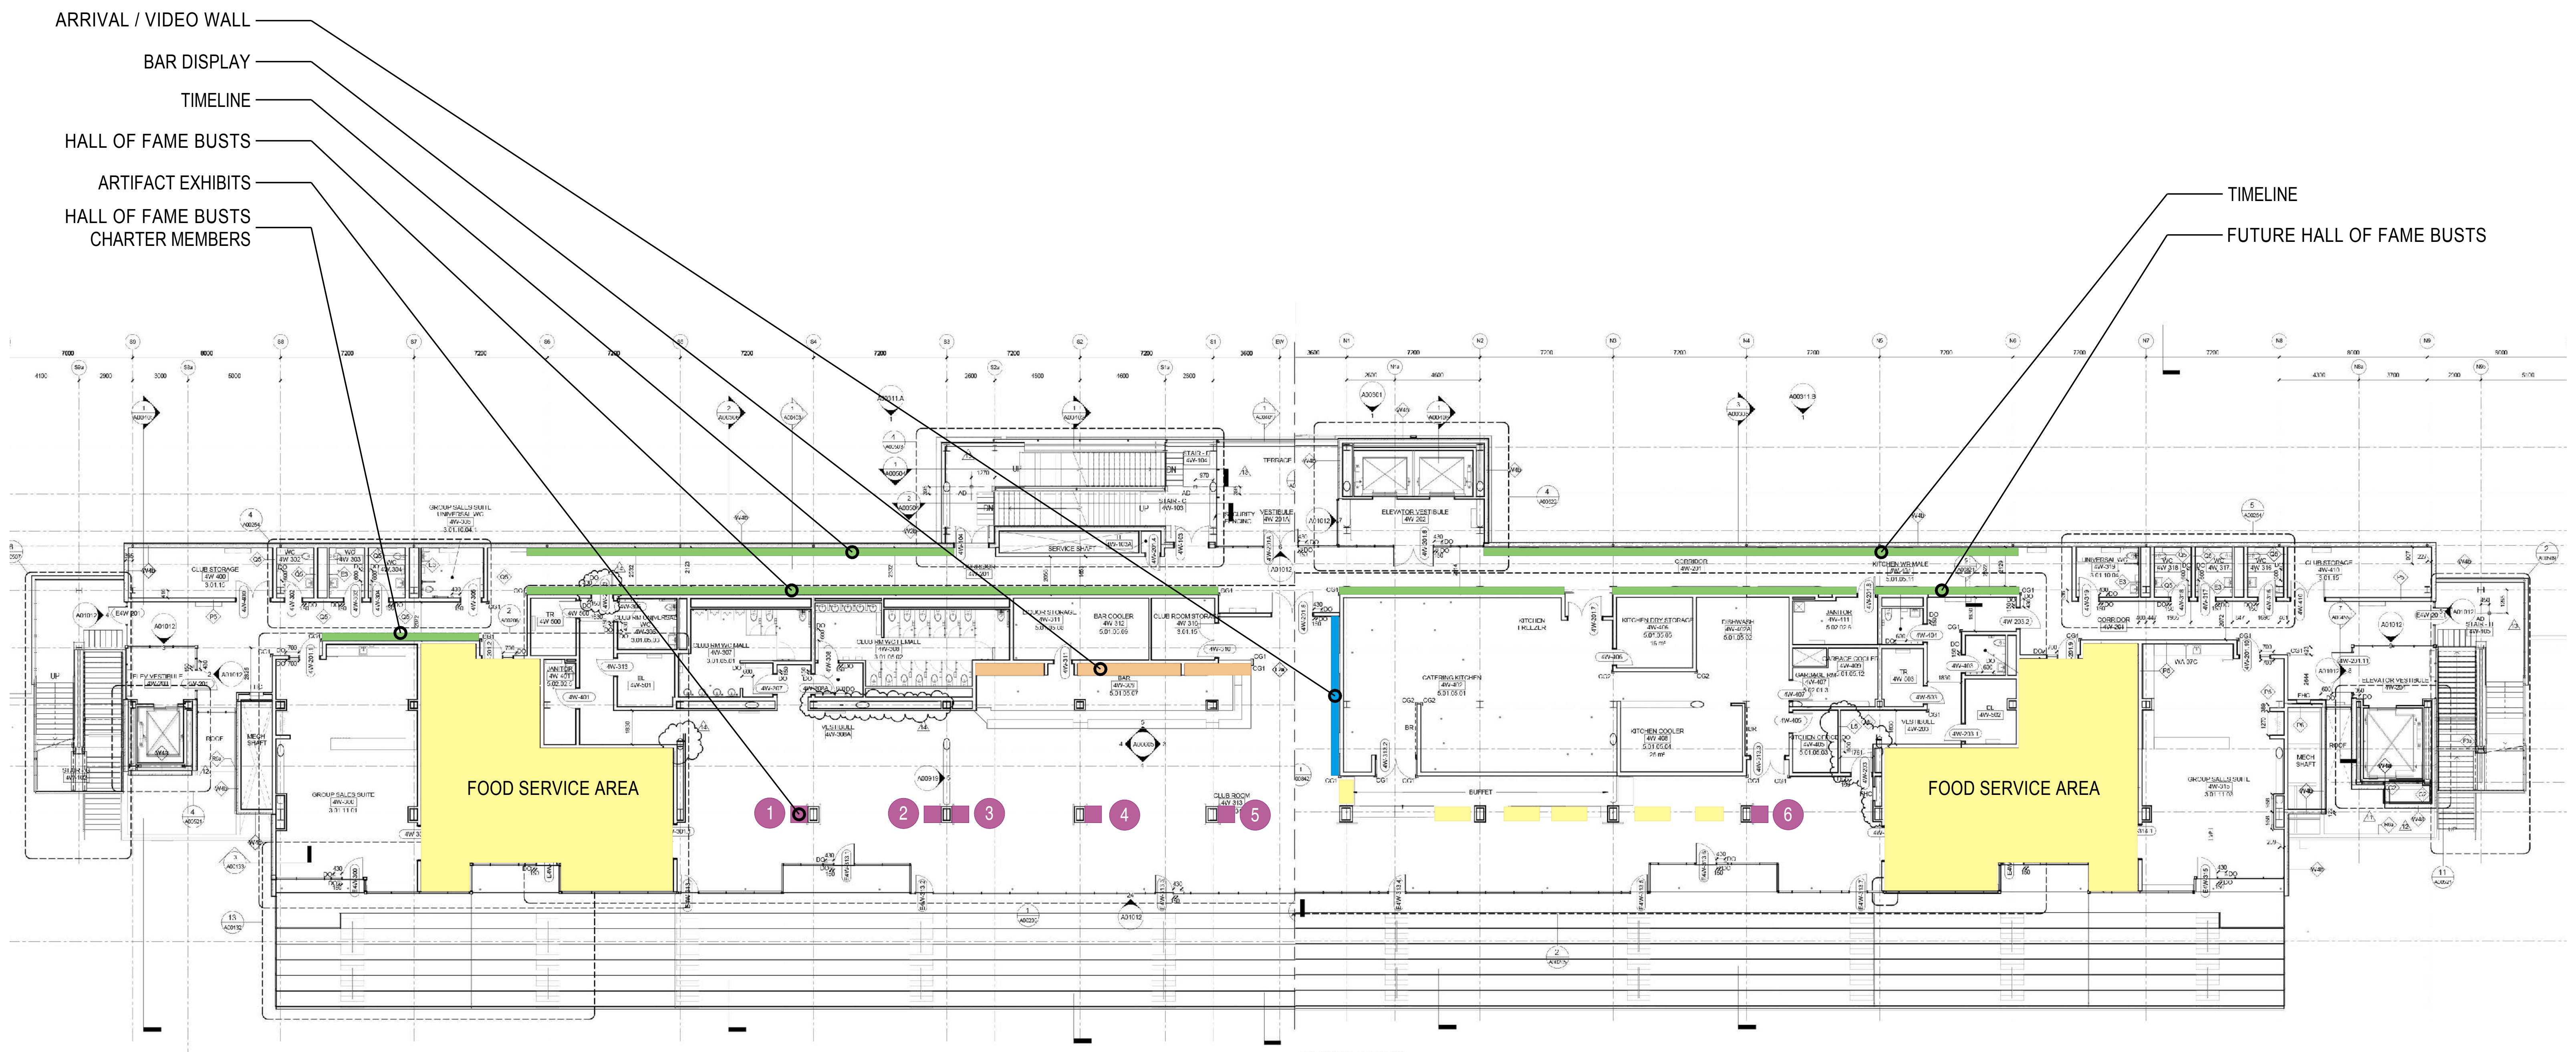

1972

1978

1984

1989

alternate transition tones to Food Service Area

LEGEND

- 100 - HALL OF FAME BUSTS AND TIMELINE
- 200 - HALL OF FAME ARRIVAL / VIDEO WALL
- 300 - HALL OF FAME ARTIFACT EXHIBIT
- 400 - HALL OF FAME BAR DISPLAY
- 500 - FOOD SERVICE AREAS

FLOOR PLAN DIAGRAM

HALL OF FAME INDUCTEE BUSTS ELEVATION

HALL OF FAME INDUCTEE BUSTS ELEVATION - DETAIL 1

HALL OF FAME INDUCTEE BUSTS ELEVATION - DETAIL 2

GREY CUP DISPLAY

VIDEO WALL

HALL OF FAME INDUCTEE BUSTS
CURRENT YEAR