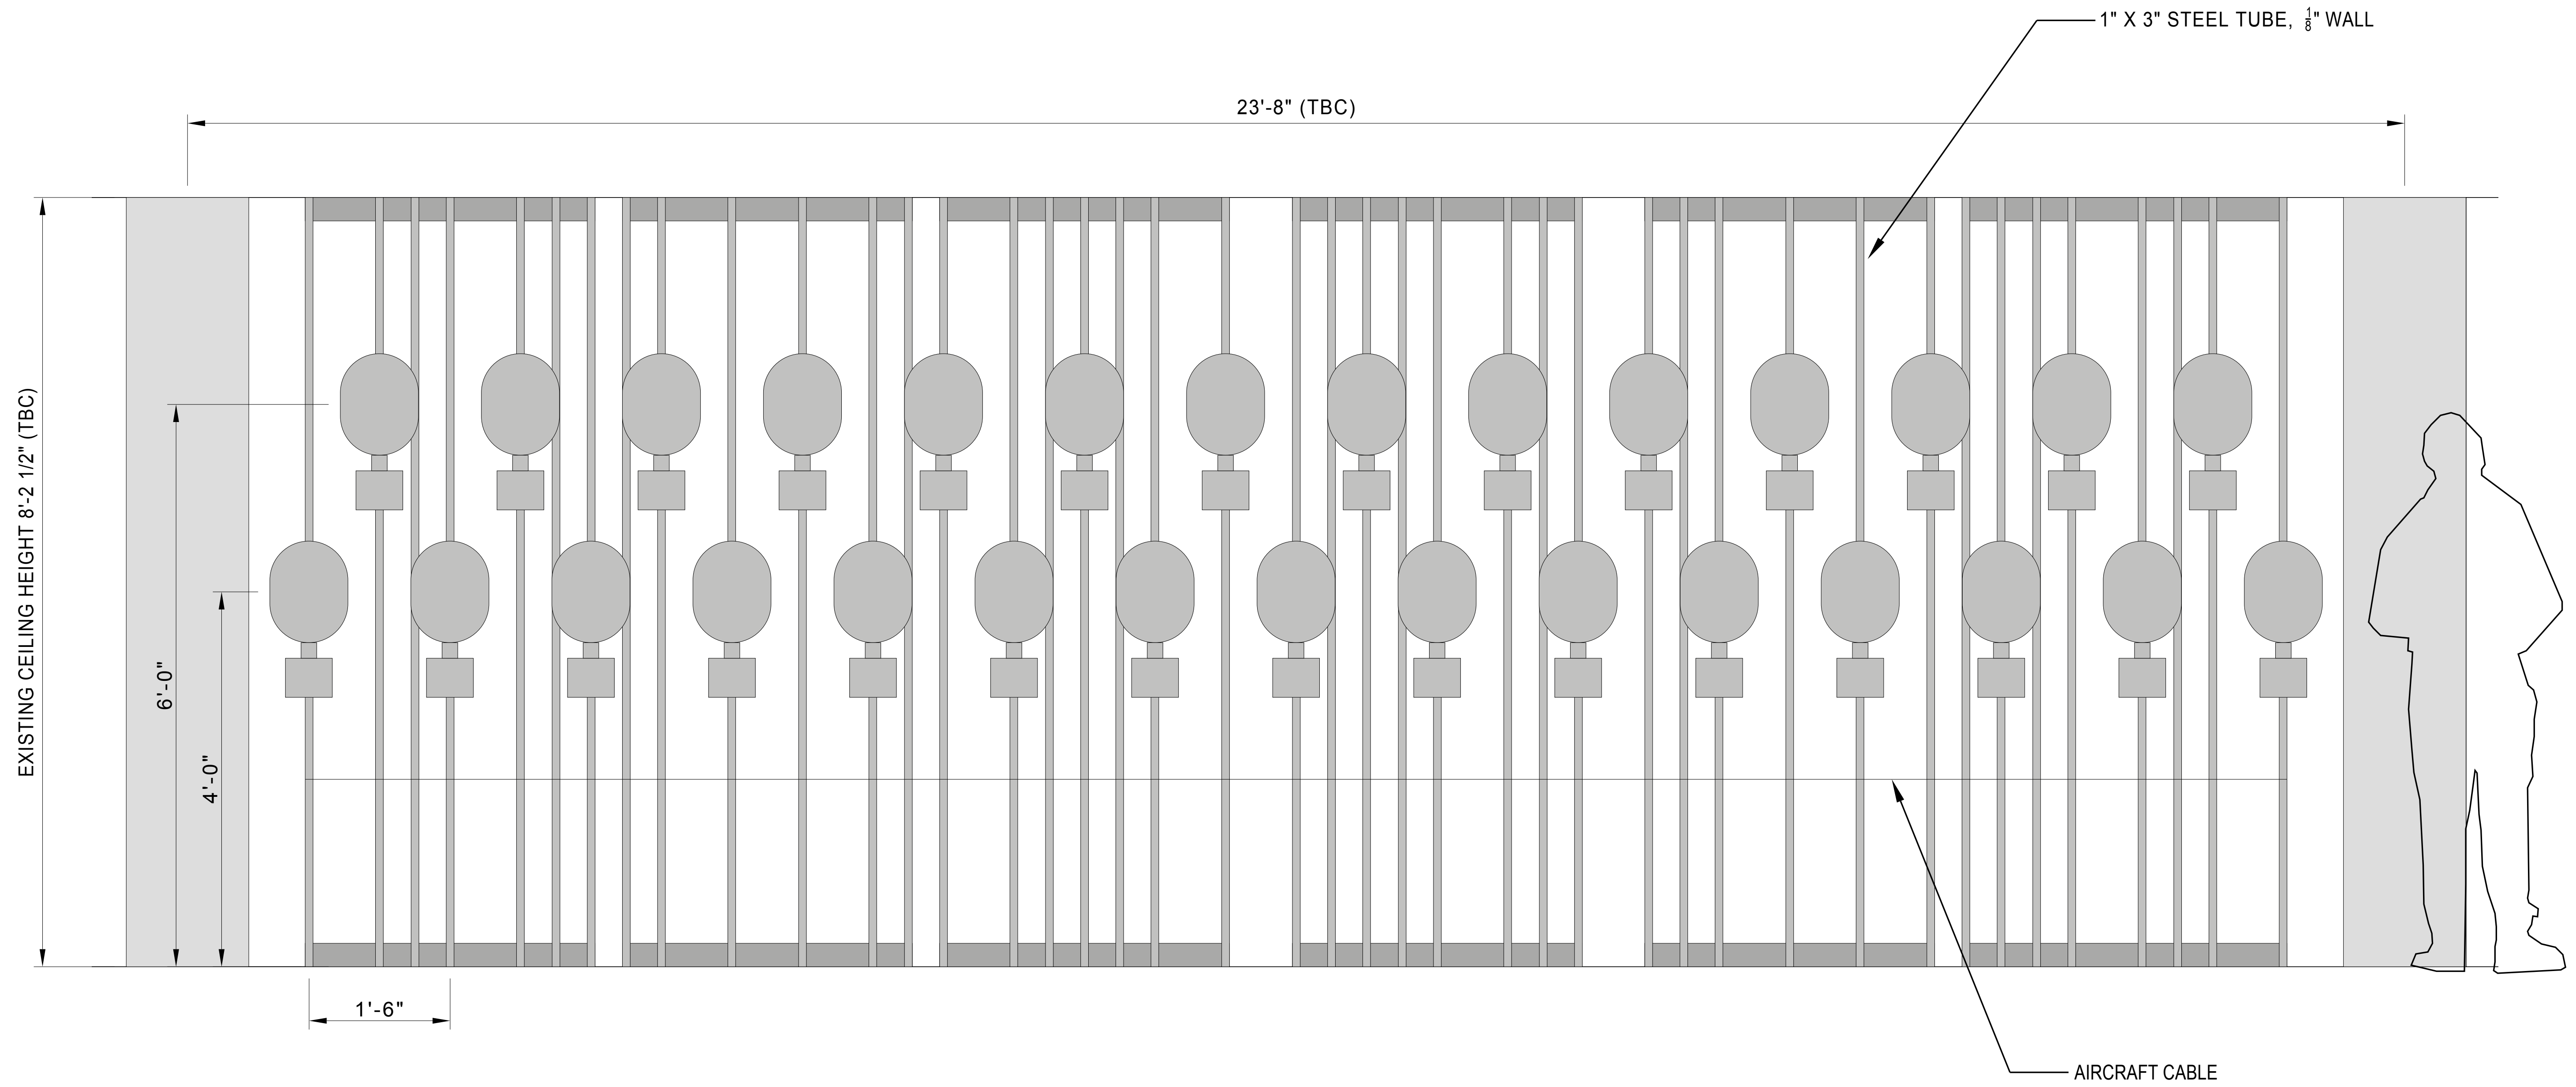

HALL OF FAME INDUCTEE BUSTS ELEVATION - DETAIL 1