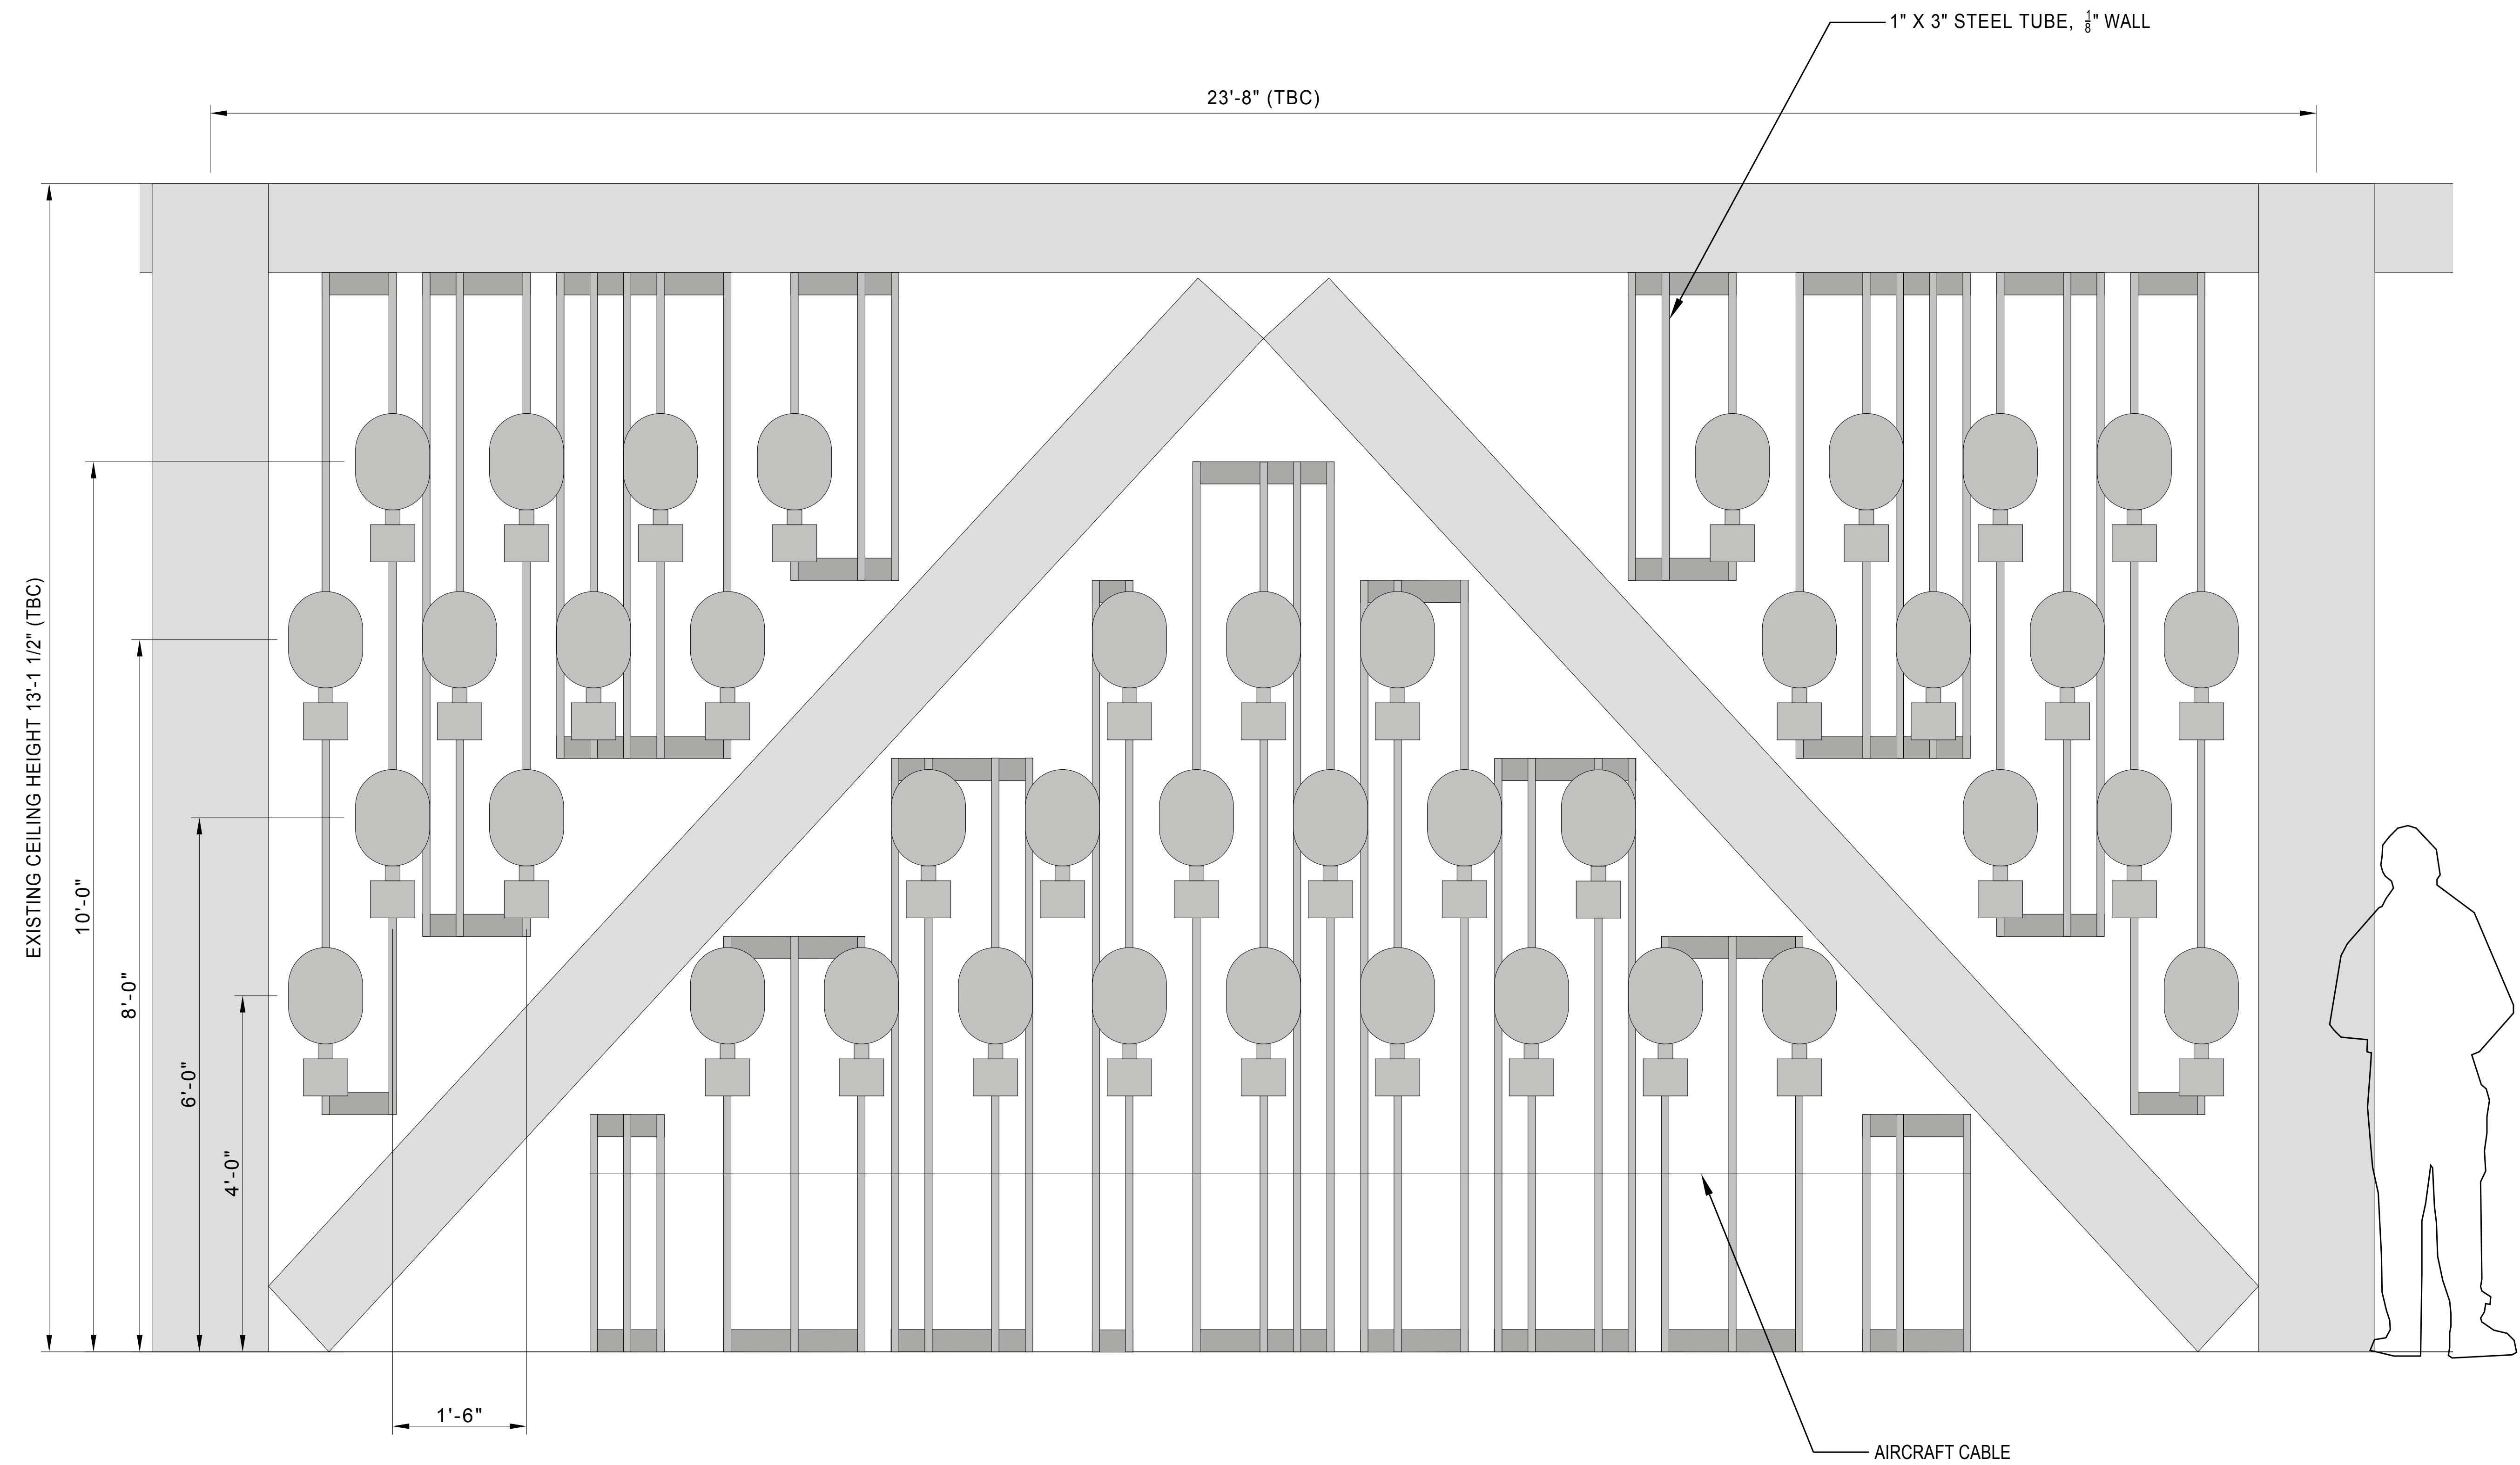

1972

1978

1984

1989

alternate transition tones to Food Service Area

LEGEND

- 100 - HALL OF FAME BUSTS AND TIMELINE
- 200 - HALL OF FAME ARRIVAL / VIDEO WALL
- 300 - HALL OF FAME ARTIFACT EXHIBIT
- 400 - HALL OF FAME BAR DISPLAY
- 500 - FOOD SERVICE AREAS

FLOOR PLAN DIAGRAM

HALL OF FAME INDUCTEE BUSTS ELEVATION

HALL OF FAME INDUCTEE BUSTS ELEVATION - DETAIL 1

HALL OF FAME INDUCTEE BUSTS ELEVATION - DETAIL 2

GREY CUP DISPLAY

VIDEO WALL

HALL OF FAME INDUCTEE BUSTS
CURRENT YEAR