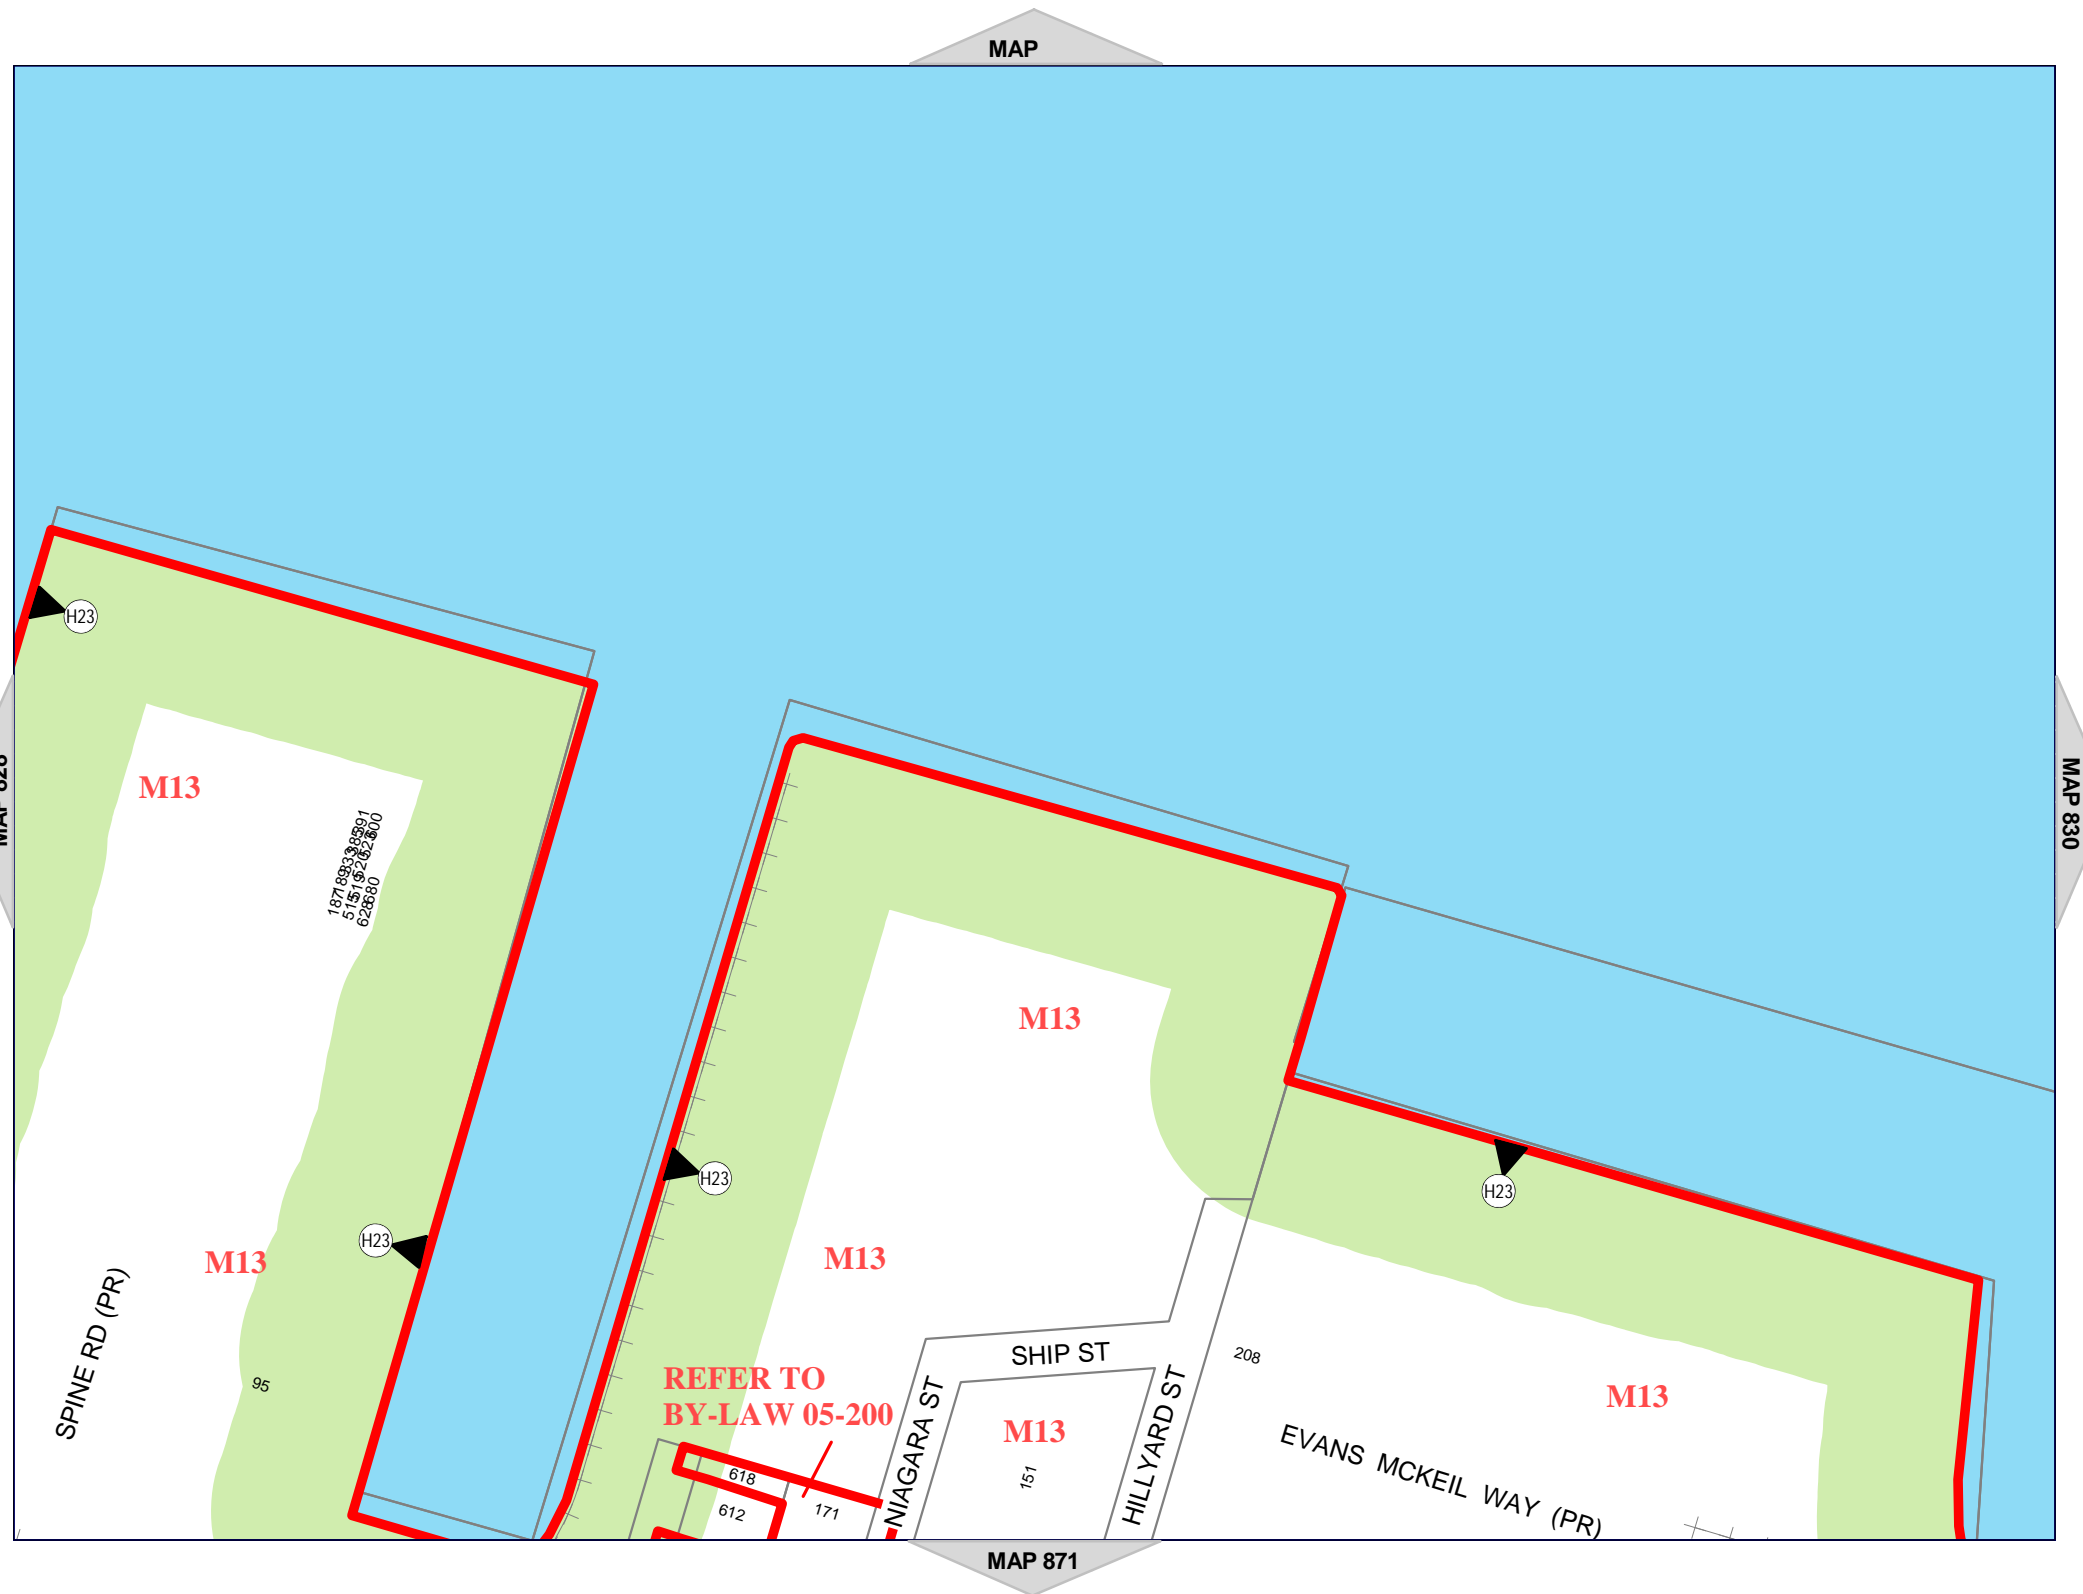

Hamilton
City of Hamilton
Zoning By-Law 05-200

DRAFT

Map Reference Number	By-Law Number	Effective Date of By-Law

1. Legend
2. Special Exception
   - Holding Provision
   - Urban Boundary
   - Zoning Boundary
   - C.A. Regulated Area
   - Lake
   - Railway

Note: Features in the Legend may not appear in each individual map for every batch series of map

NORTH

SCALE 1 : 3,332