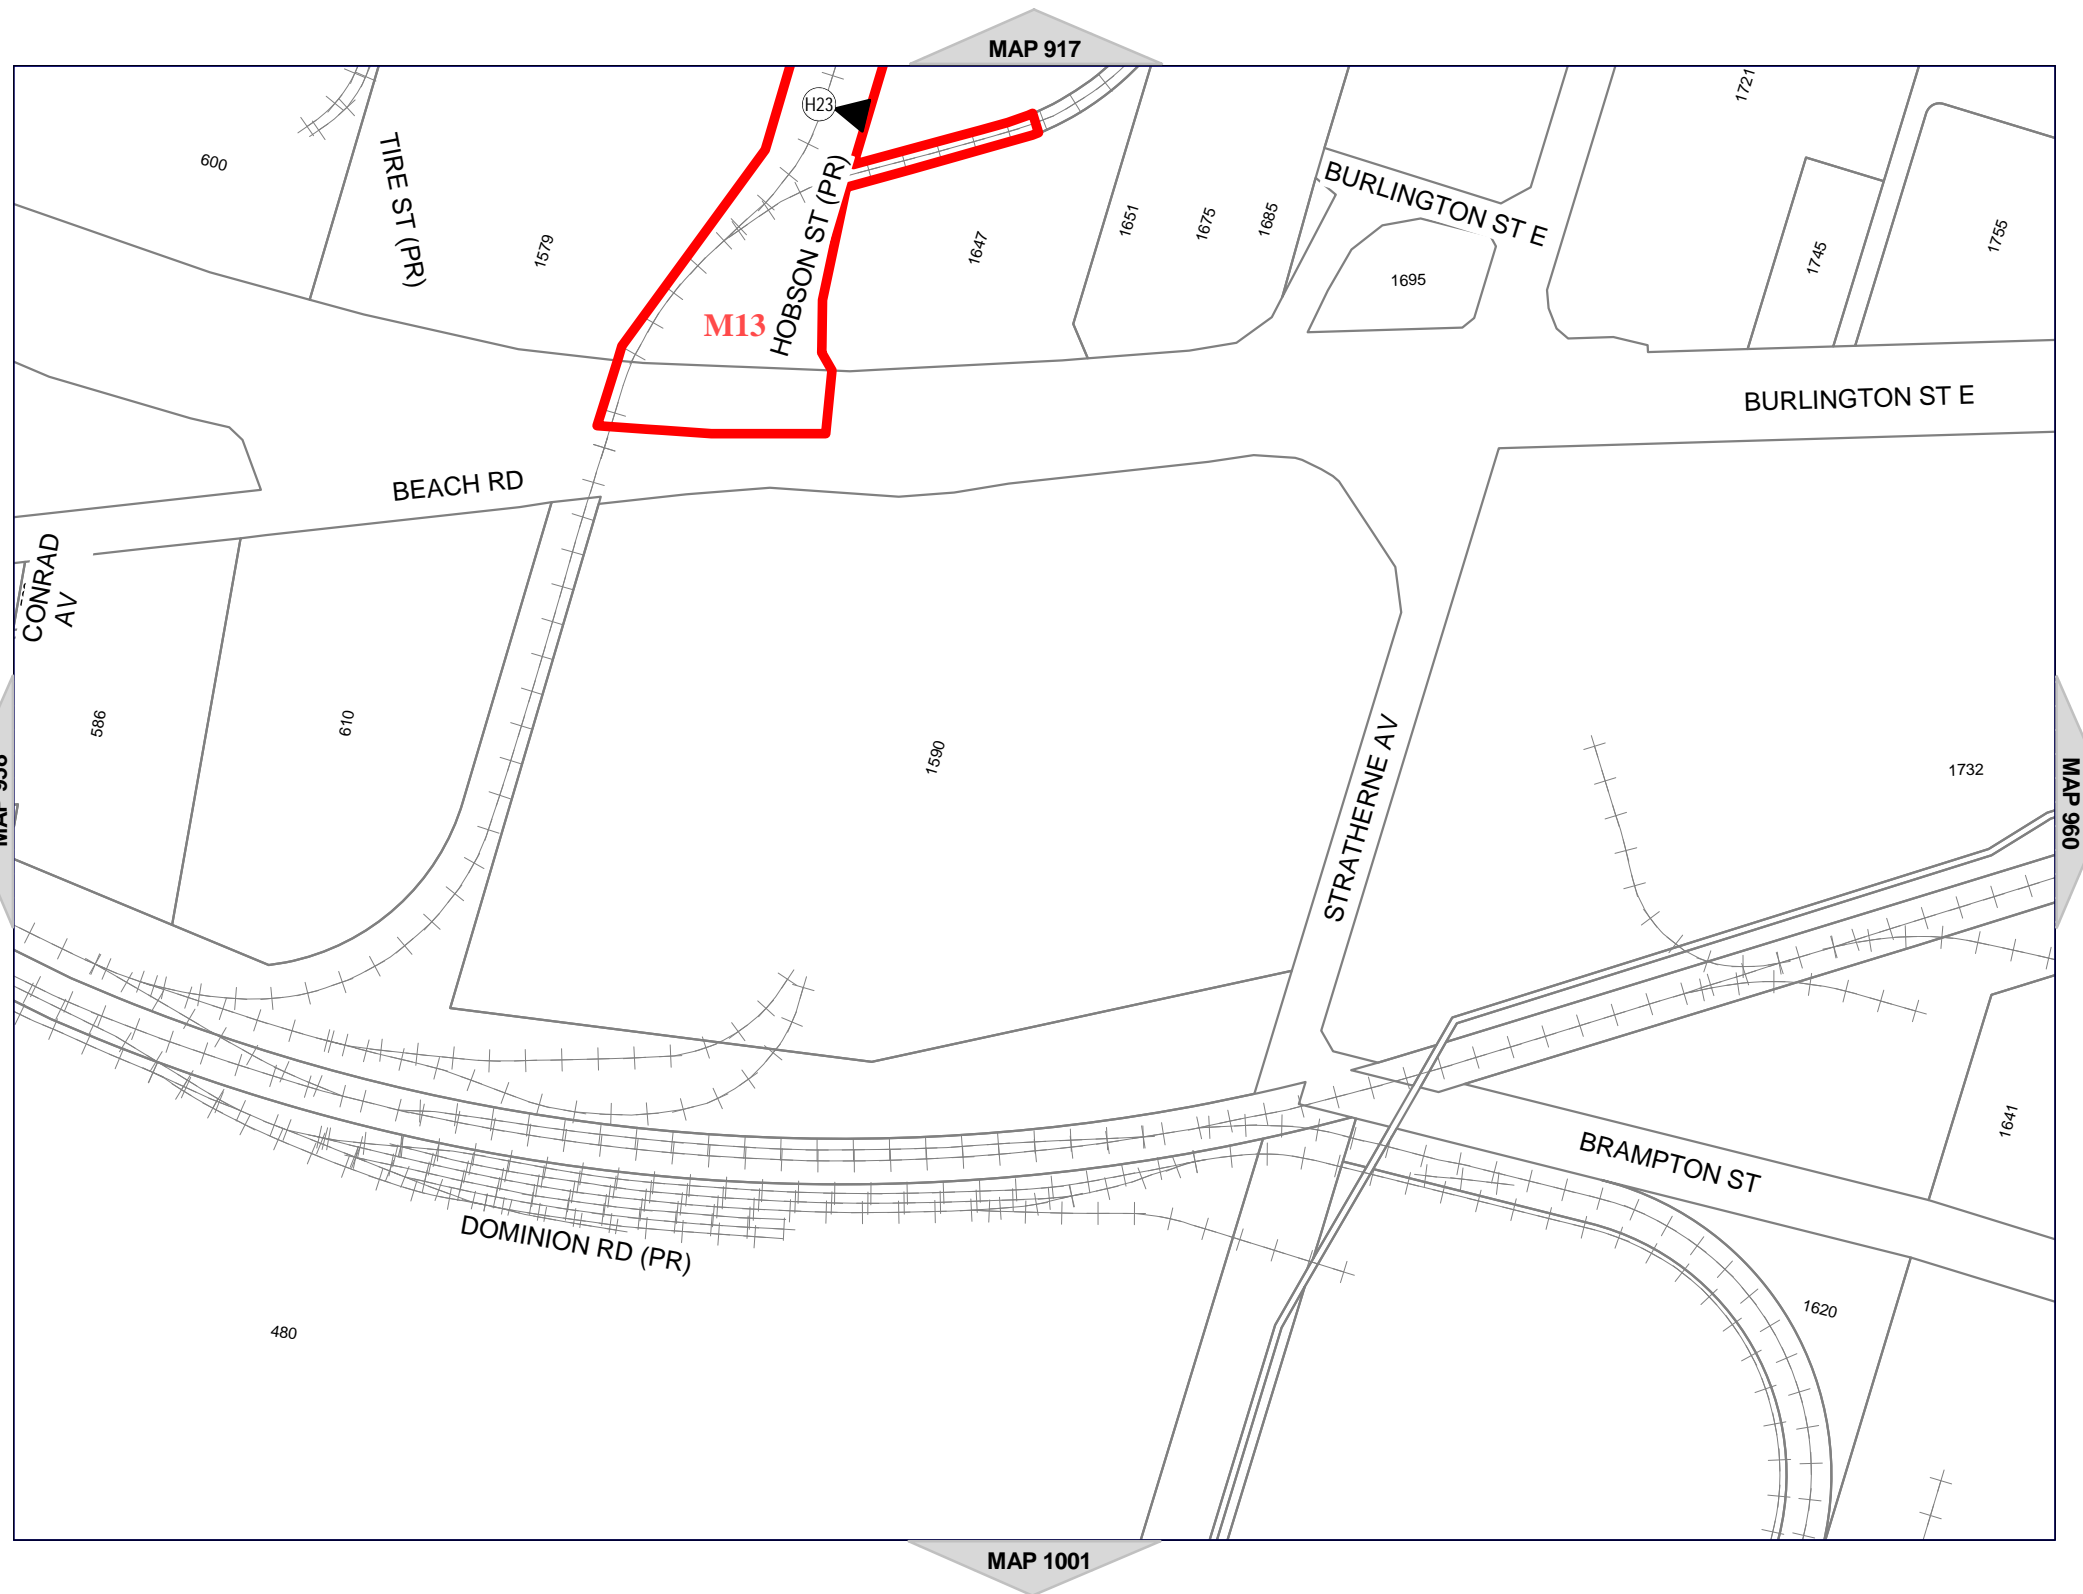

NORTH

SCALE 1 : 3,332

MAP 918 of Schedule 'A'

Hamilton  
City of Hamilton  
Zoning By-Law 05-200

DRAFT

Map Reference Number	By-Law Number	Effective Date of By-Law

- Legend
- Special Exception
  - Holding Provision
  - Urban Boundary
  - Zoning Boundary
  - C.A. Regulated Area
  - Lake
  - Railway