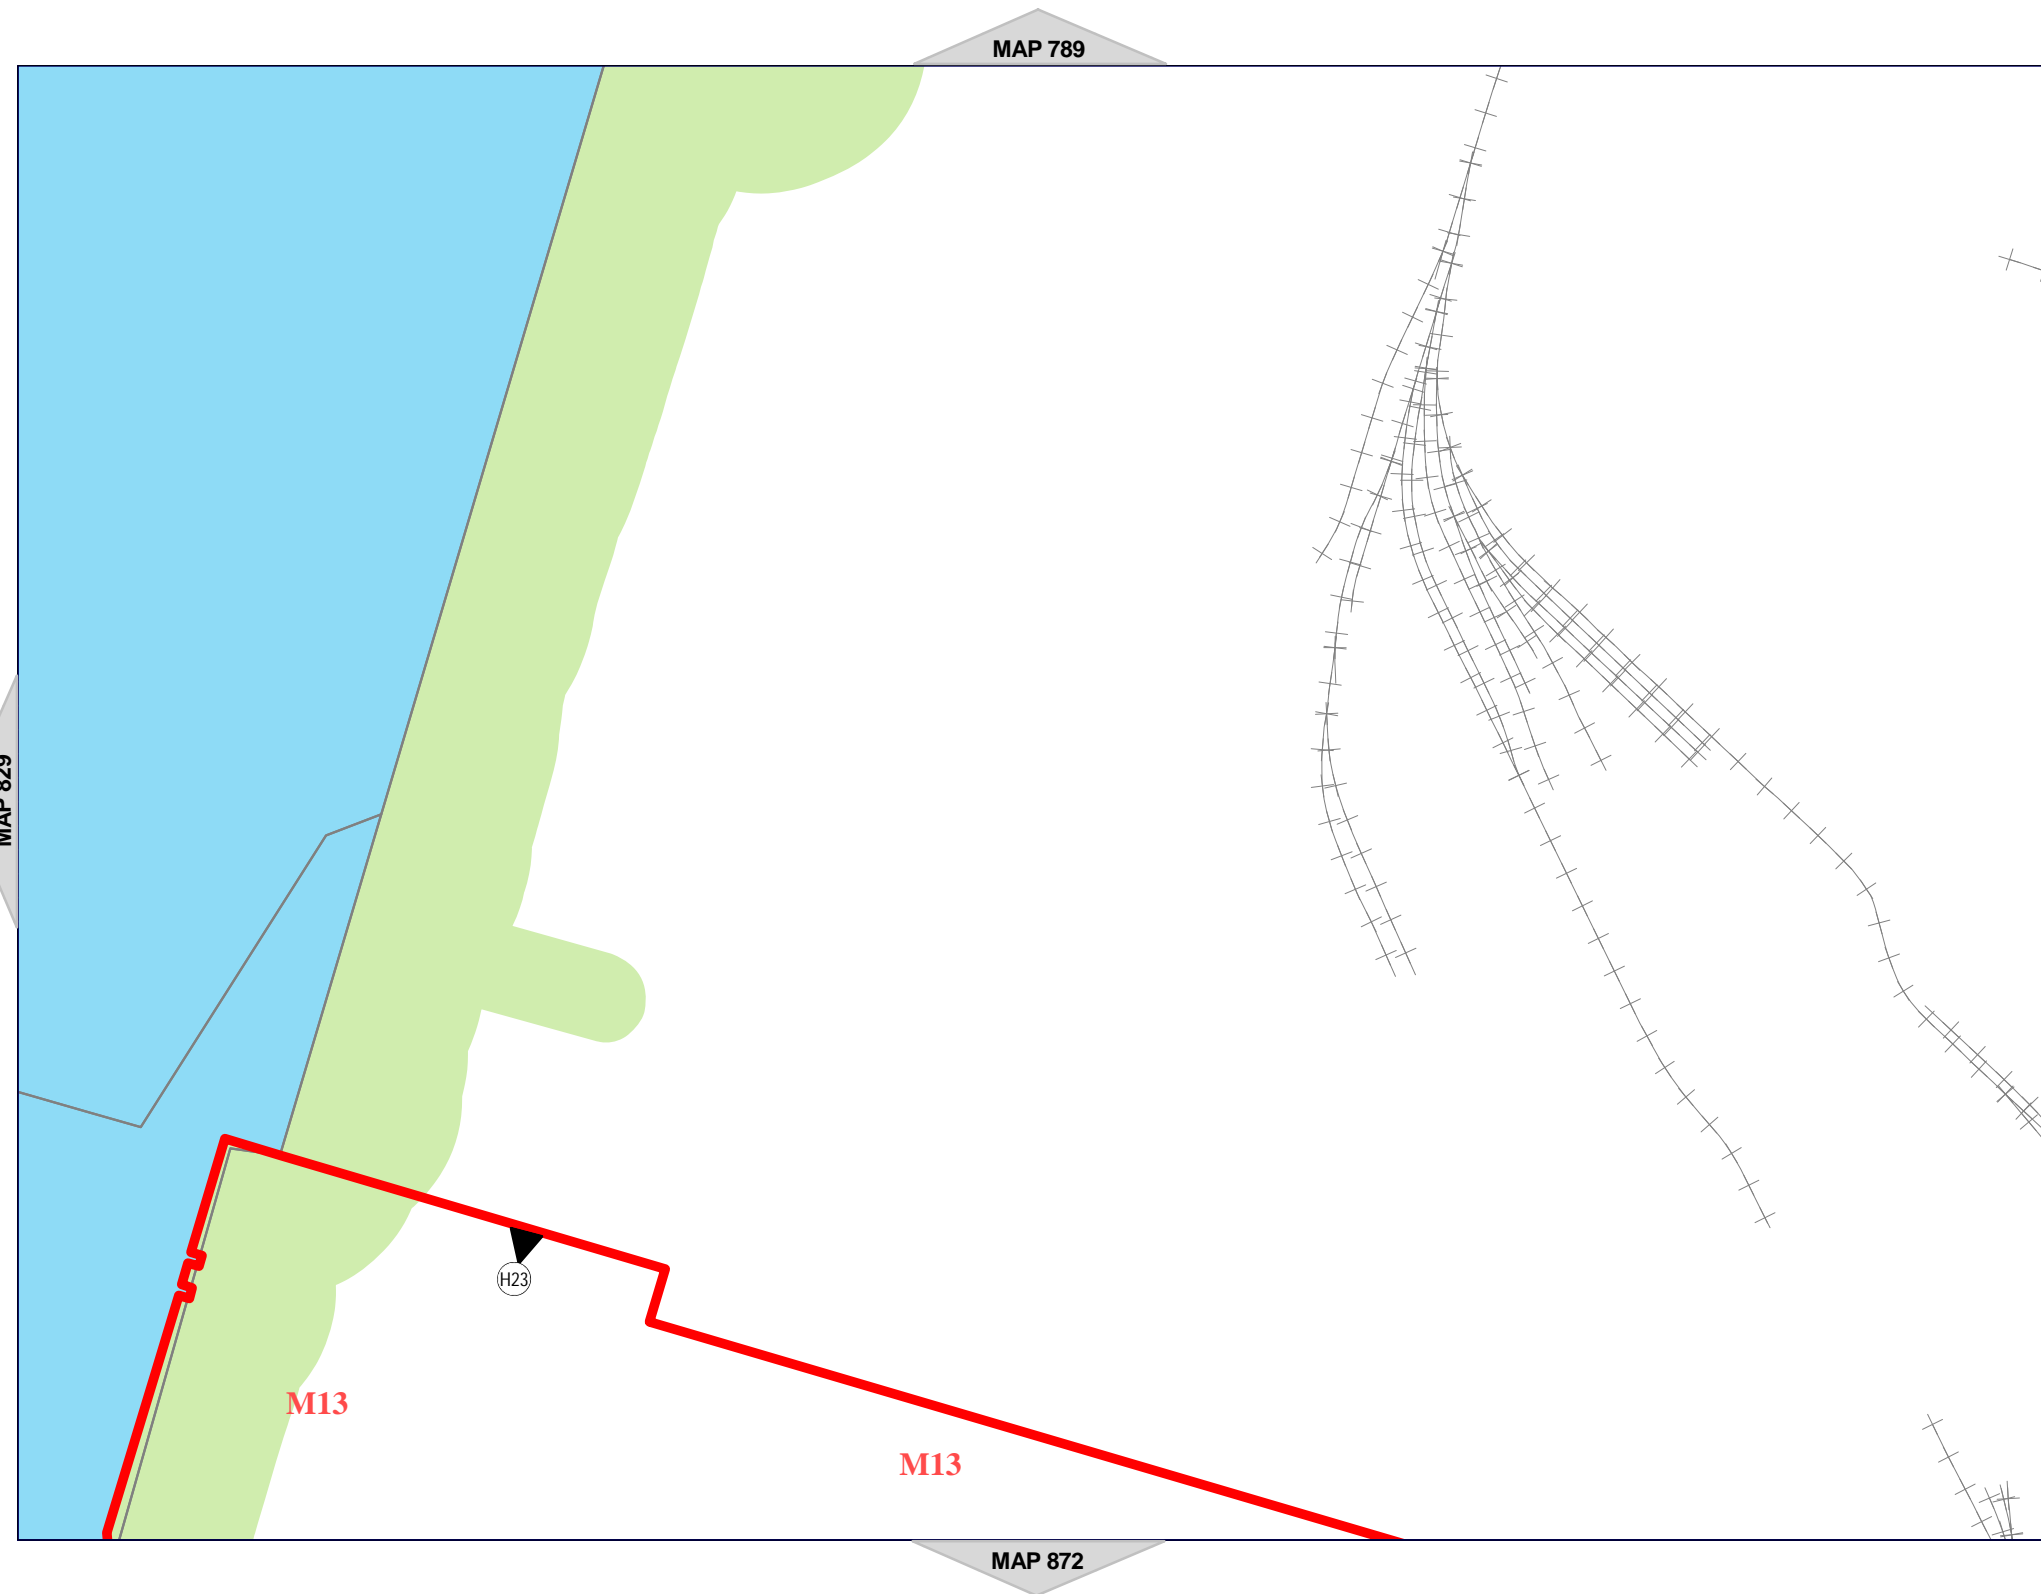

SCALE 1 : 3,332

MAP 830 of Schedule 'A'

**Hamilton**  
City of Hamilton  
Zoning By-Law 05-200

**DRAFT**

Map Reference Number	By-Law Number	Effective Date of By-Law

**Legend**

- Special Exception
- Holding Provision
- Urban Boundary
- Zoning Boundary
- C.A. Regulated Area
- Lake
- Railway