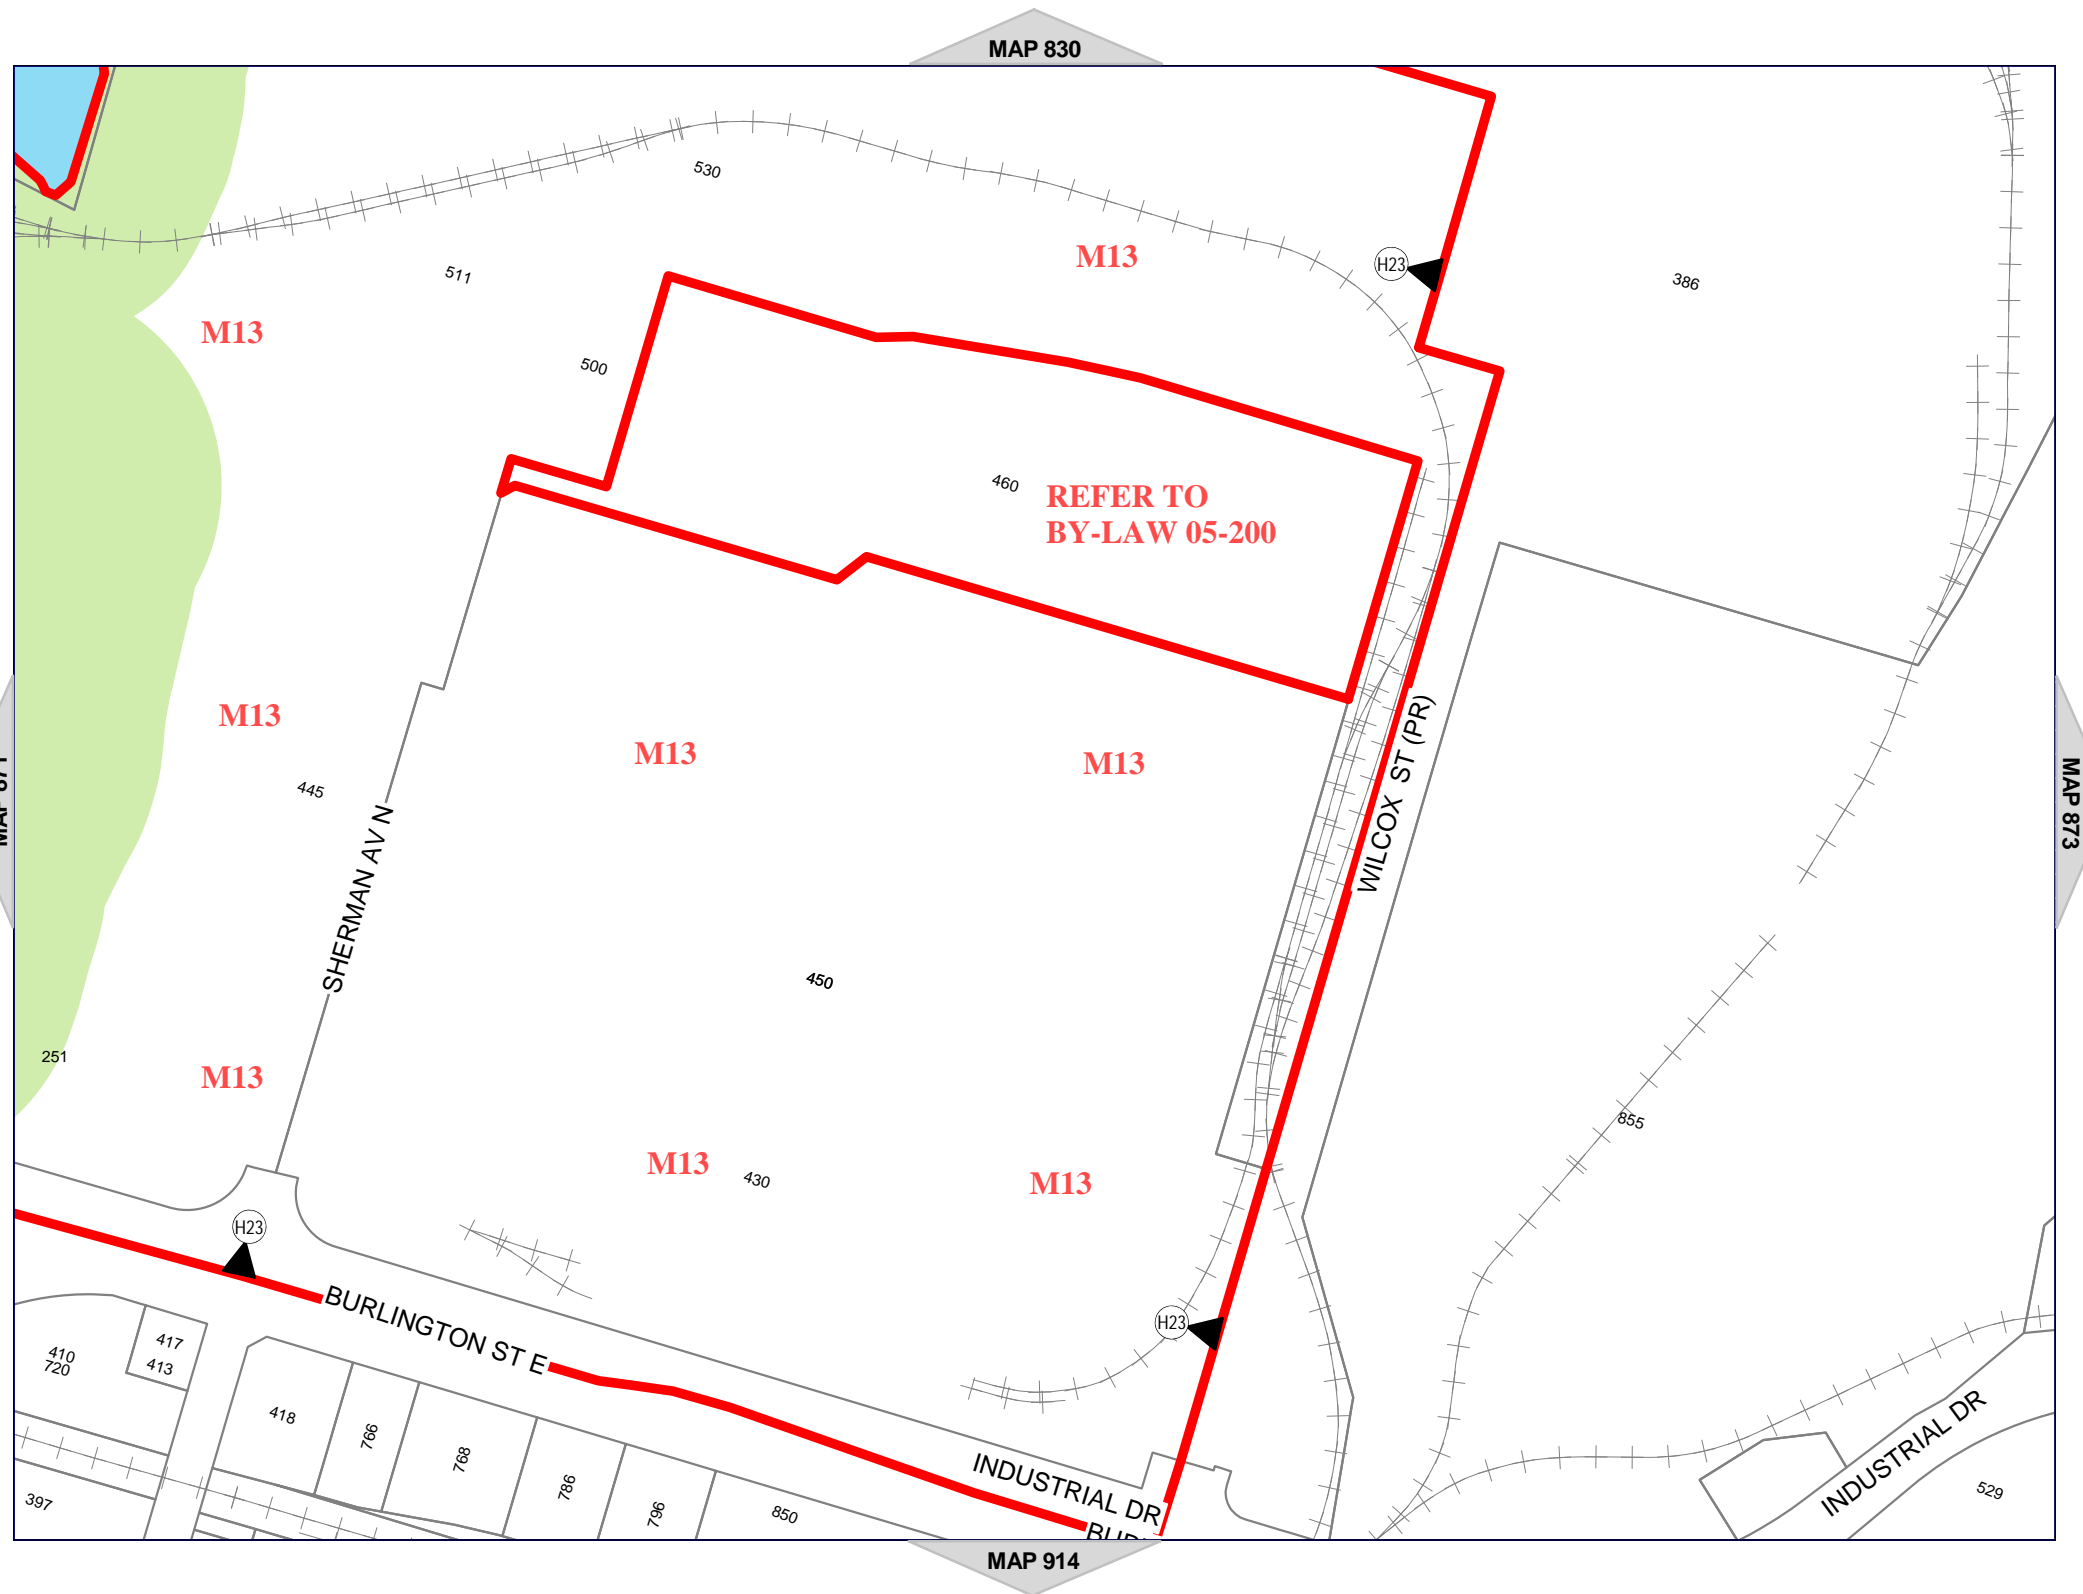

SCALE 1 : 3,332

MAP 871 of Schedule 'A'

Hamilton  
City of Hamilton  
Zoning By-Law 05-200

DRAFT

Map Reference Number	By-Law Number	Effective Date of By-Law

- Legend
- Special Exception
  - Holding Provision
  - Urban Boundary
  - Zoning Boundary
  - C.A. Regulated Area
  - Lake
  - Railway