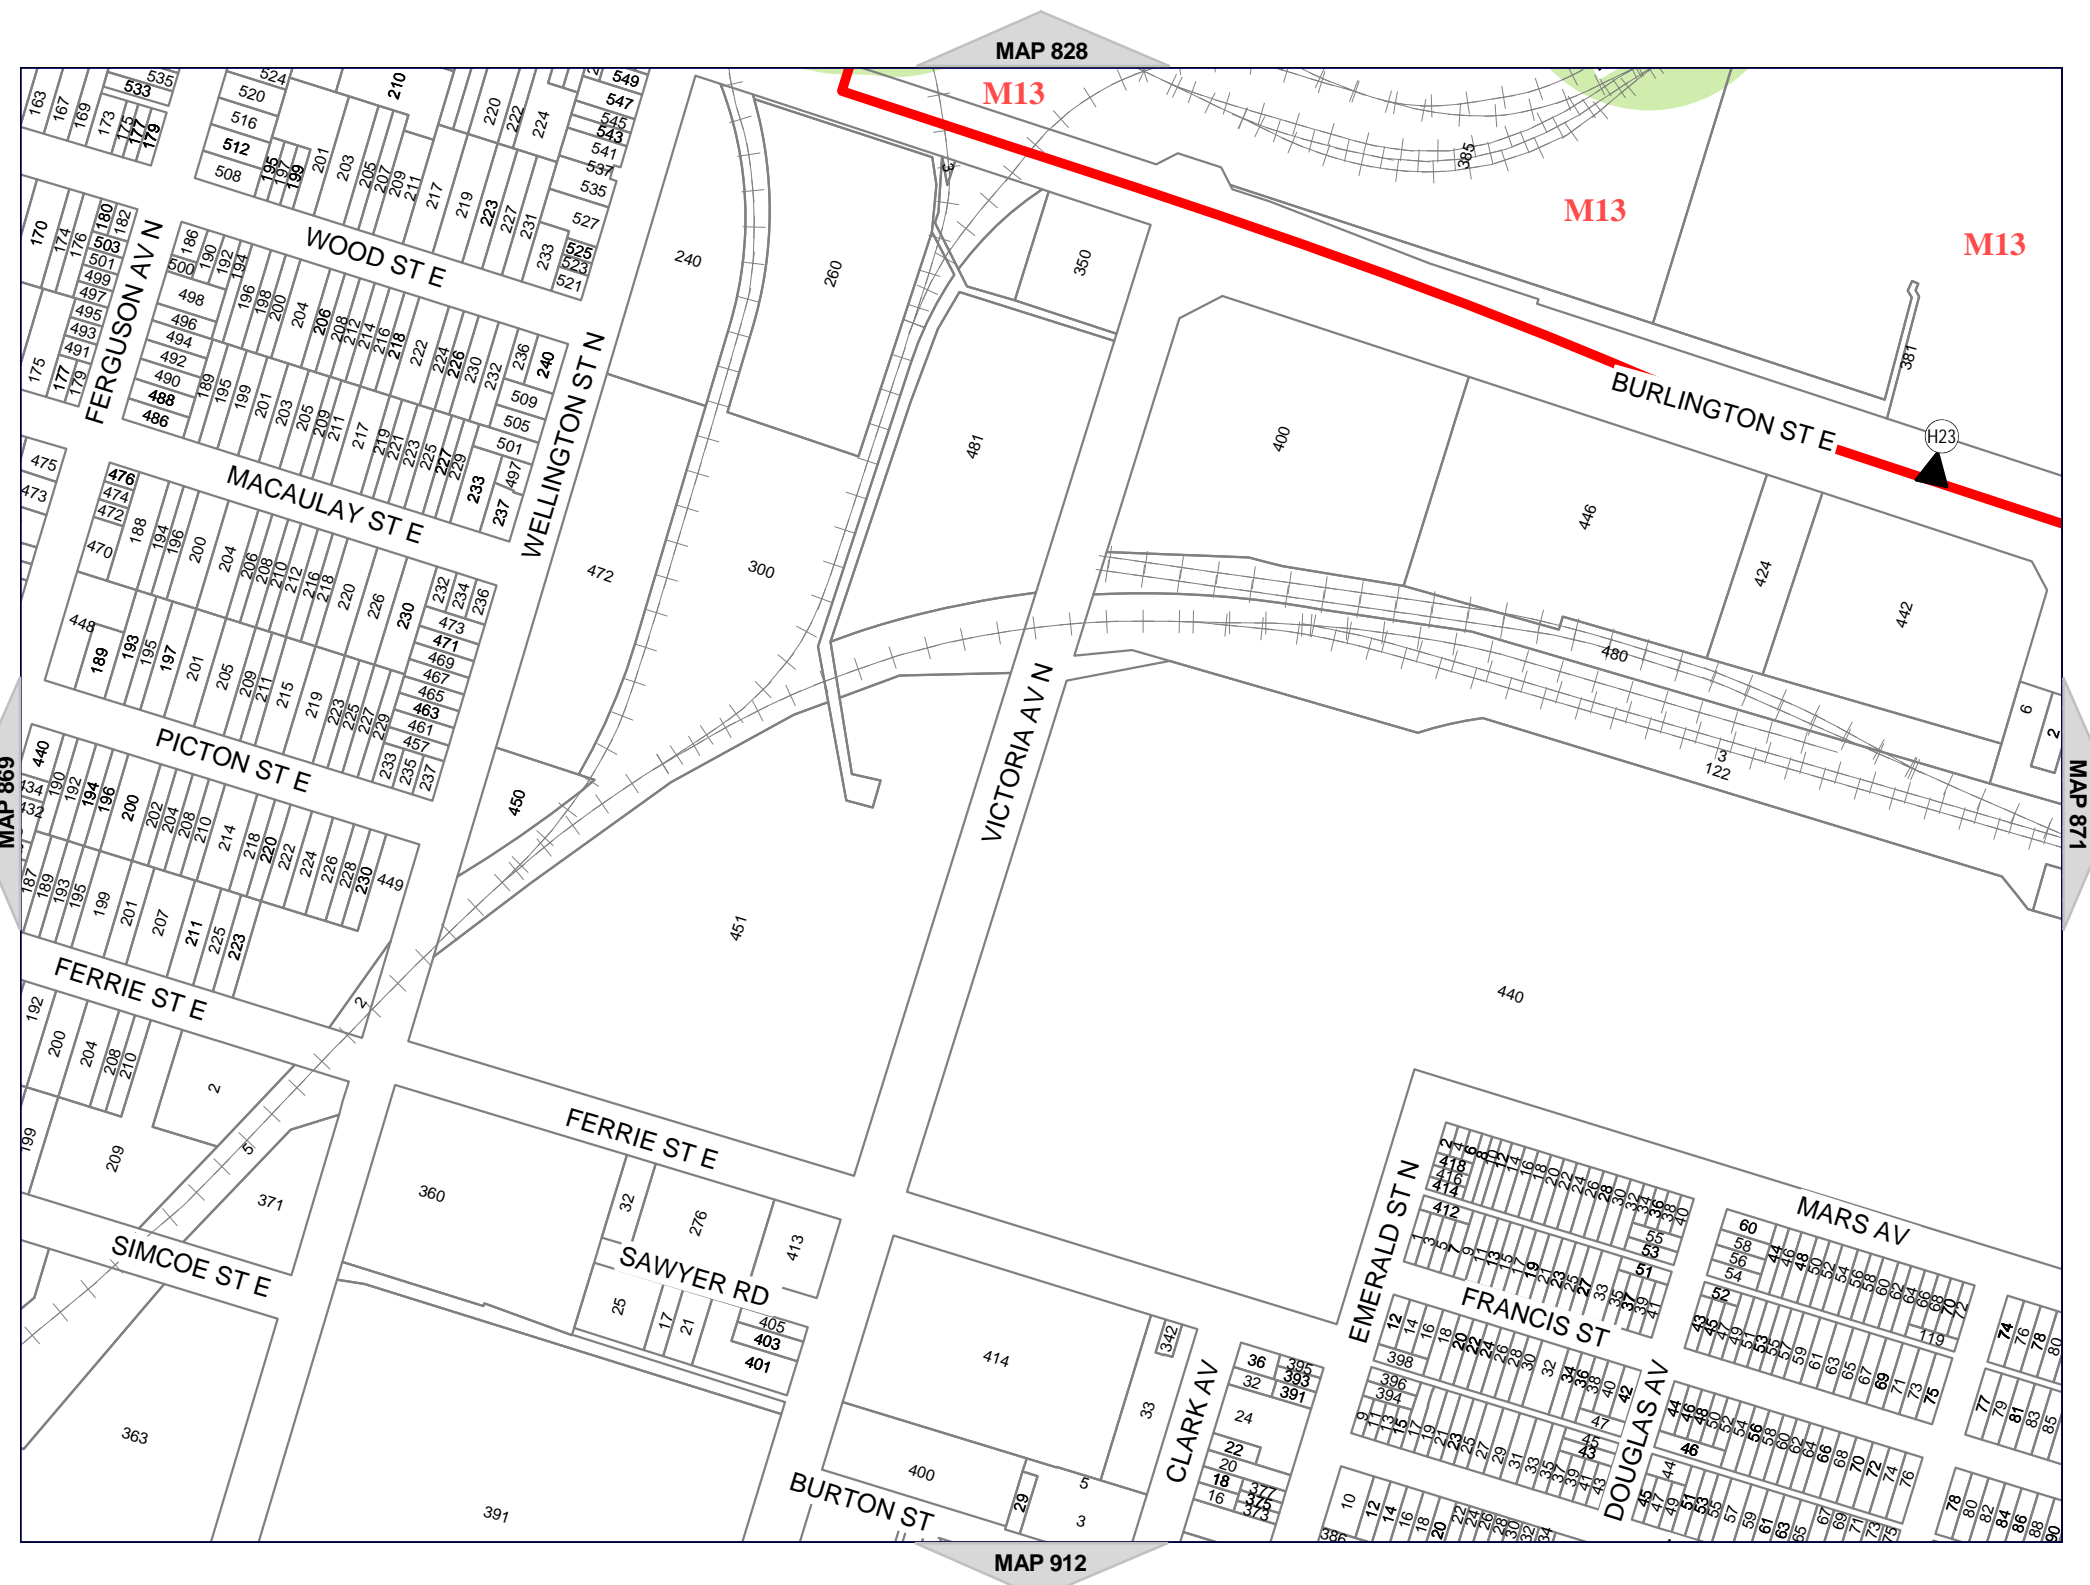

Hamilton
City of Hamilton
Zoning By-Law 05-200

DRAFT

Map Reference Number	By-Law Number	Effective Date of By-Law

Legend

- Special Exception
- Holding Provision
- Urban Boundary
- Zoning Boundary
- C.A. Regulated Area
- Lake
- Railway

Note: Features in the Legend may not appear in each individual map for every batch series of map

NORTH

SCALE 1 : 3,332

MAP 870 of Schedule 'A'