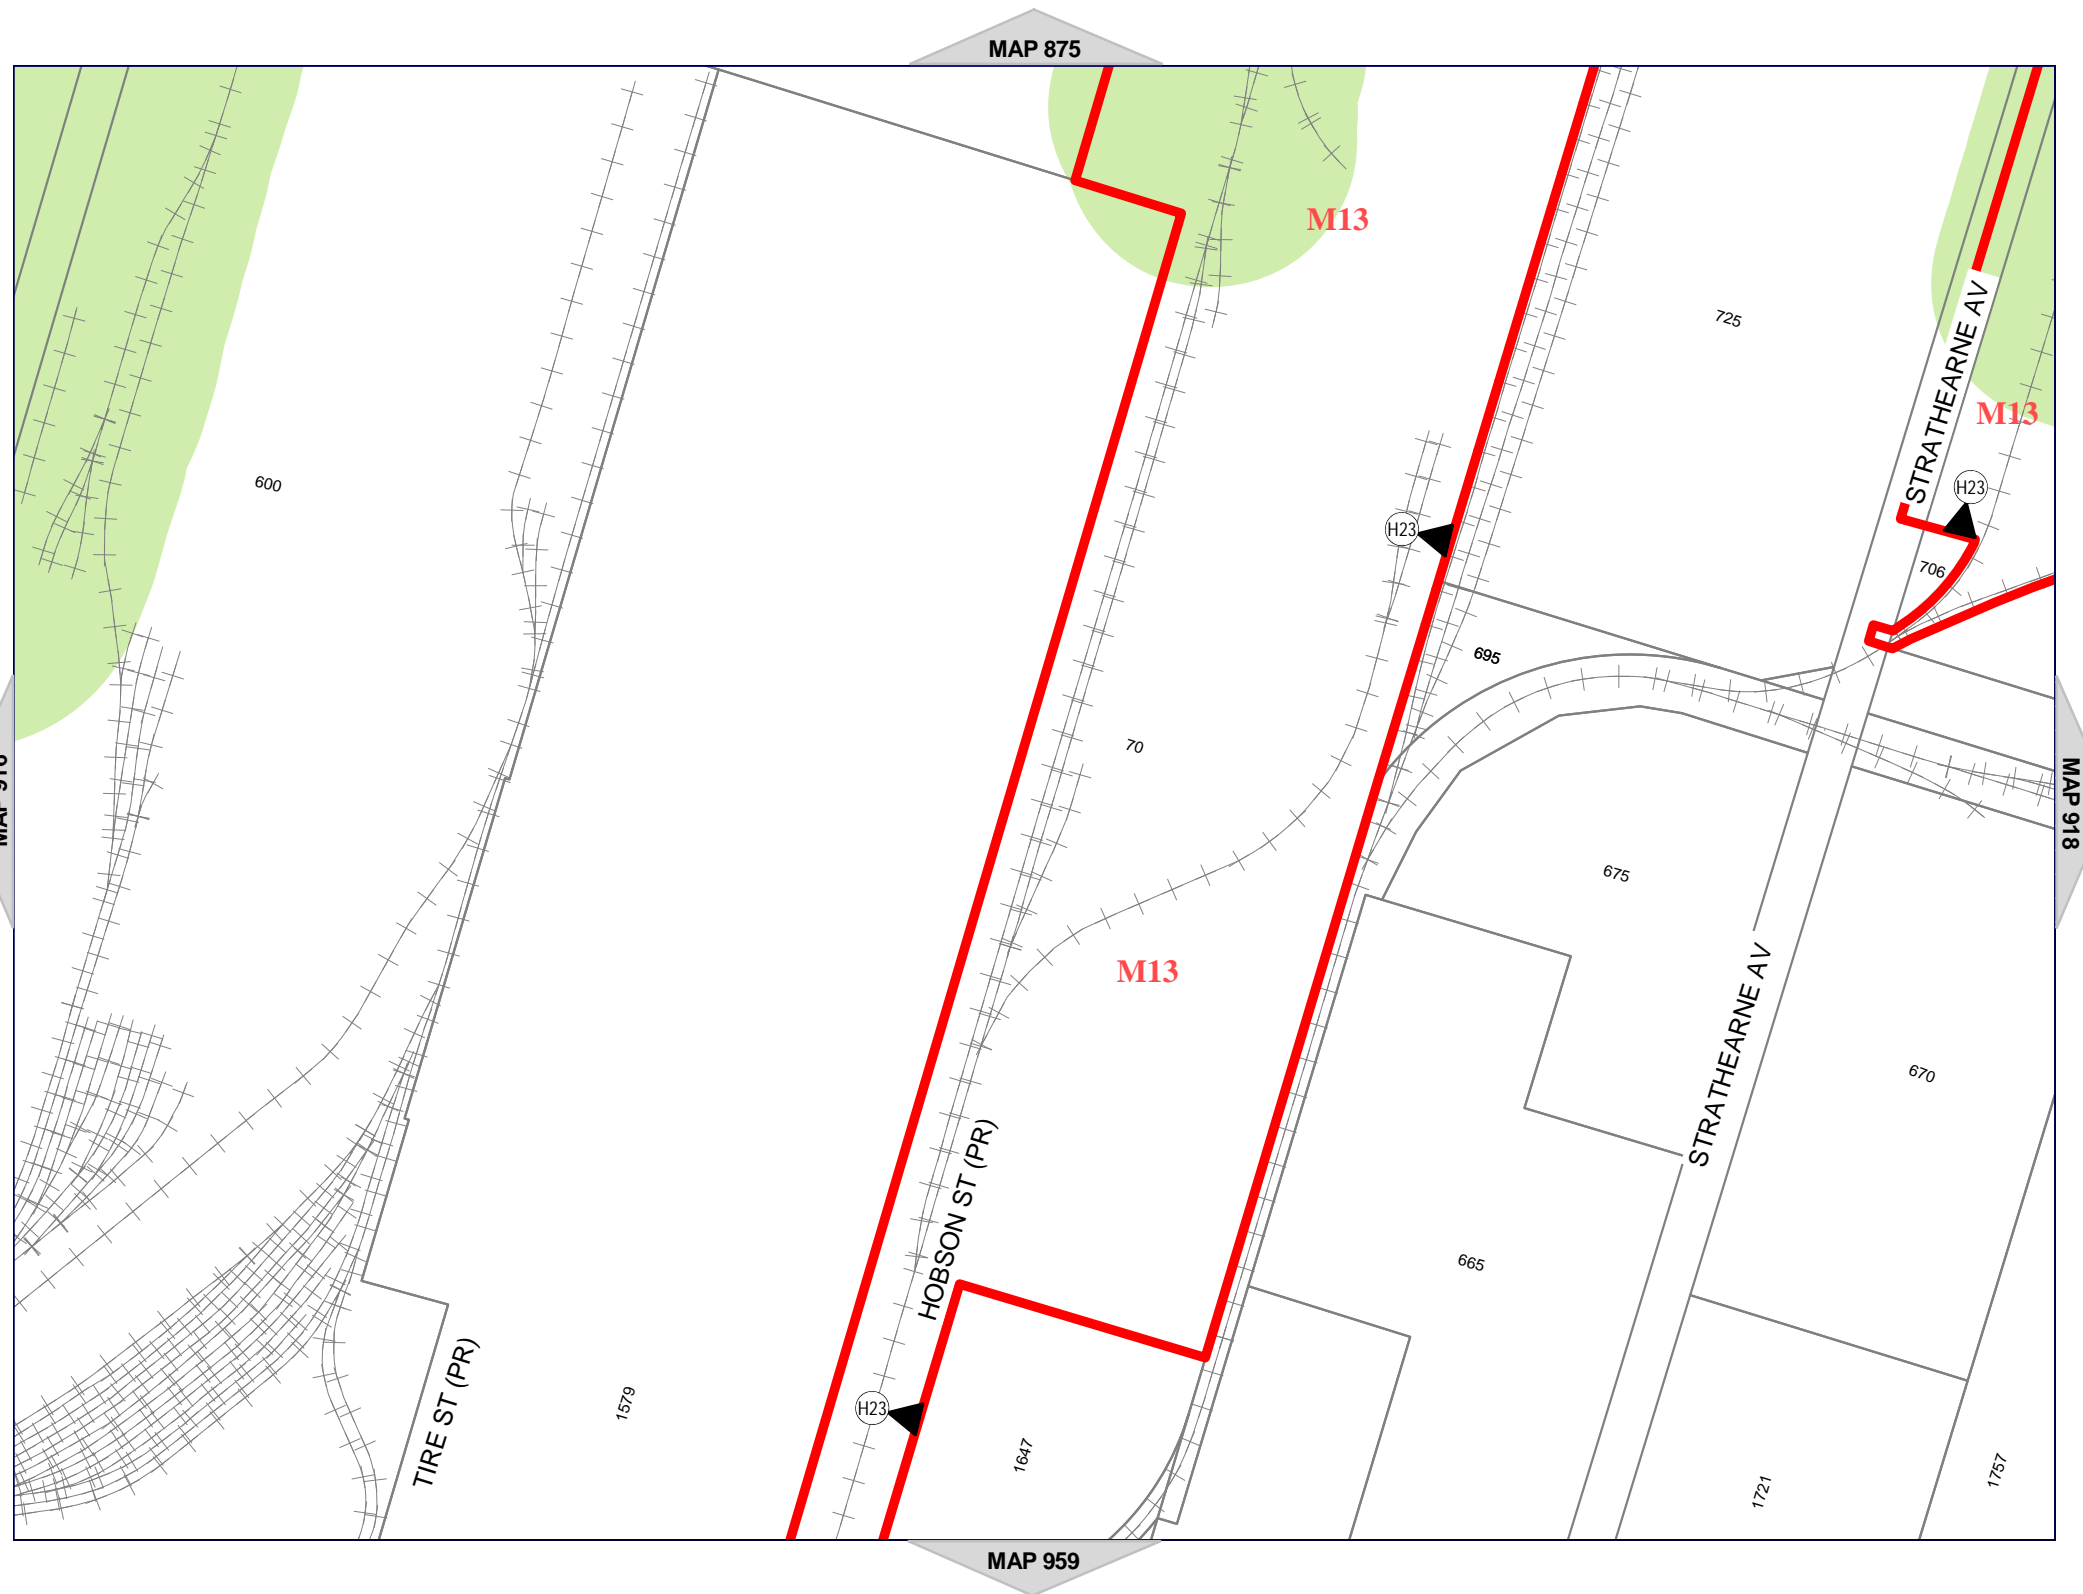

NORTH

SCALE 1 : 3,332

MAP 877 of Schedule 'A'

**Hamilton**  
City of Hamilton  
Zoning By-Law 05-200

**DRAFT**

Map Reference Number	By-Law Number	Effective Date of By-Law

- Legend**
- Special Exception
  - Holding Provision
  - Urban Boundary
  - Zoning Boundary
  - C.A. Regulated Area
  - Lake
  - Railway