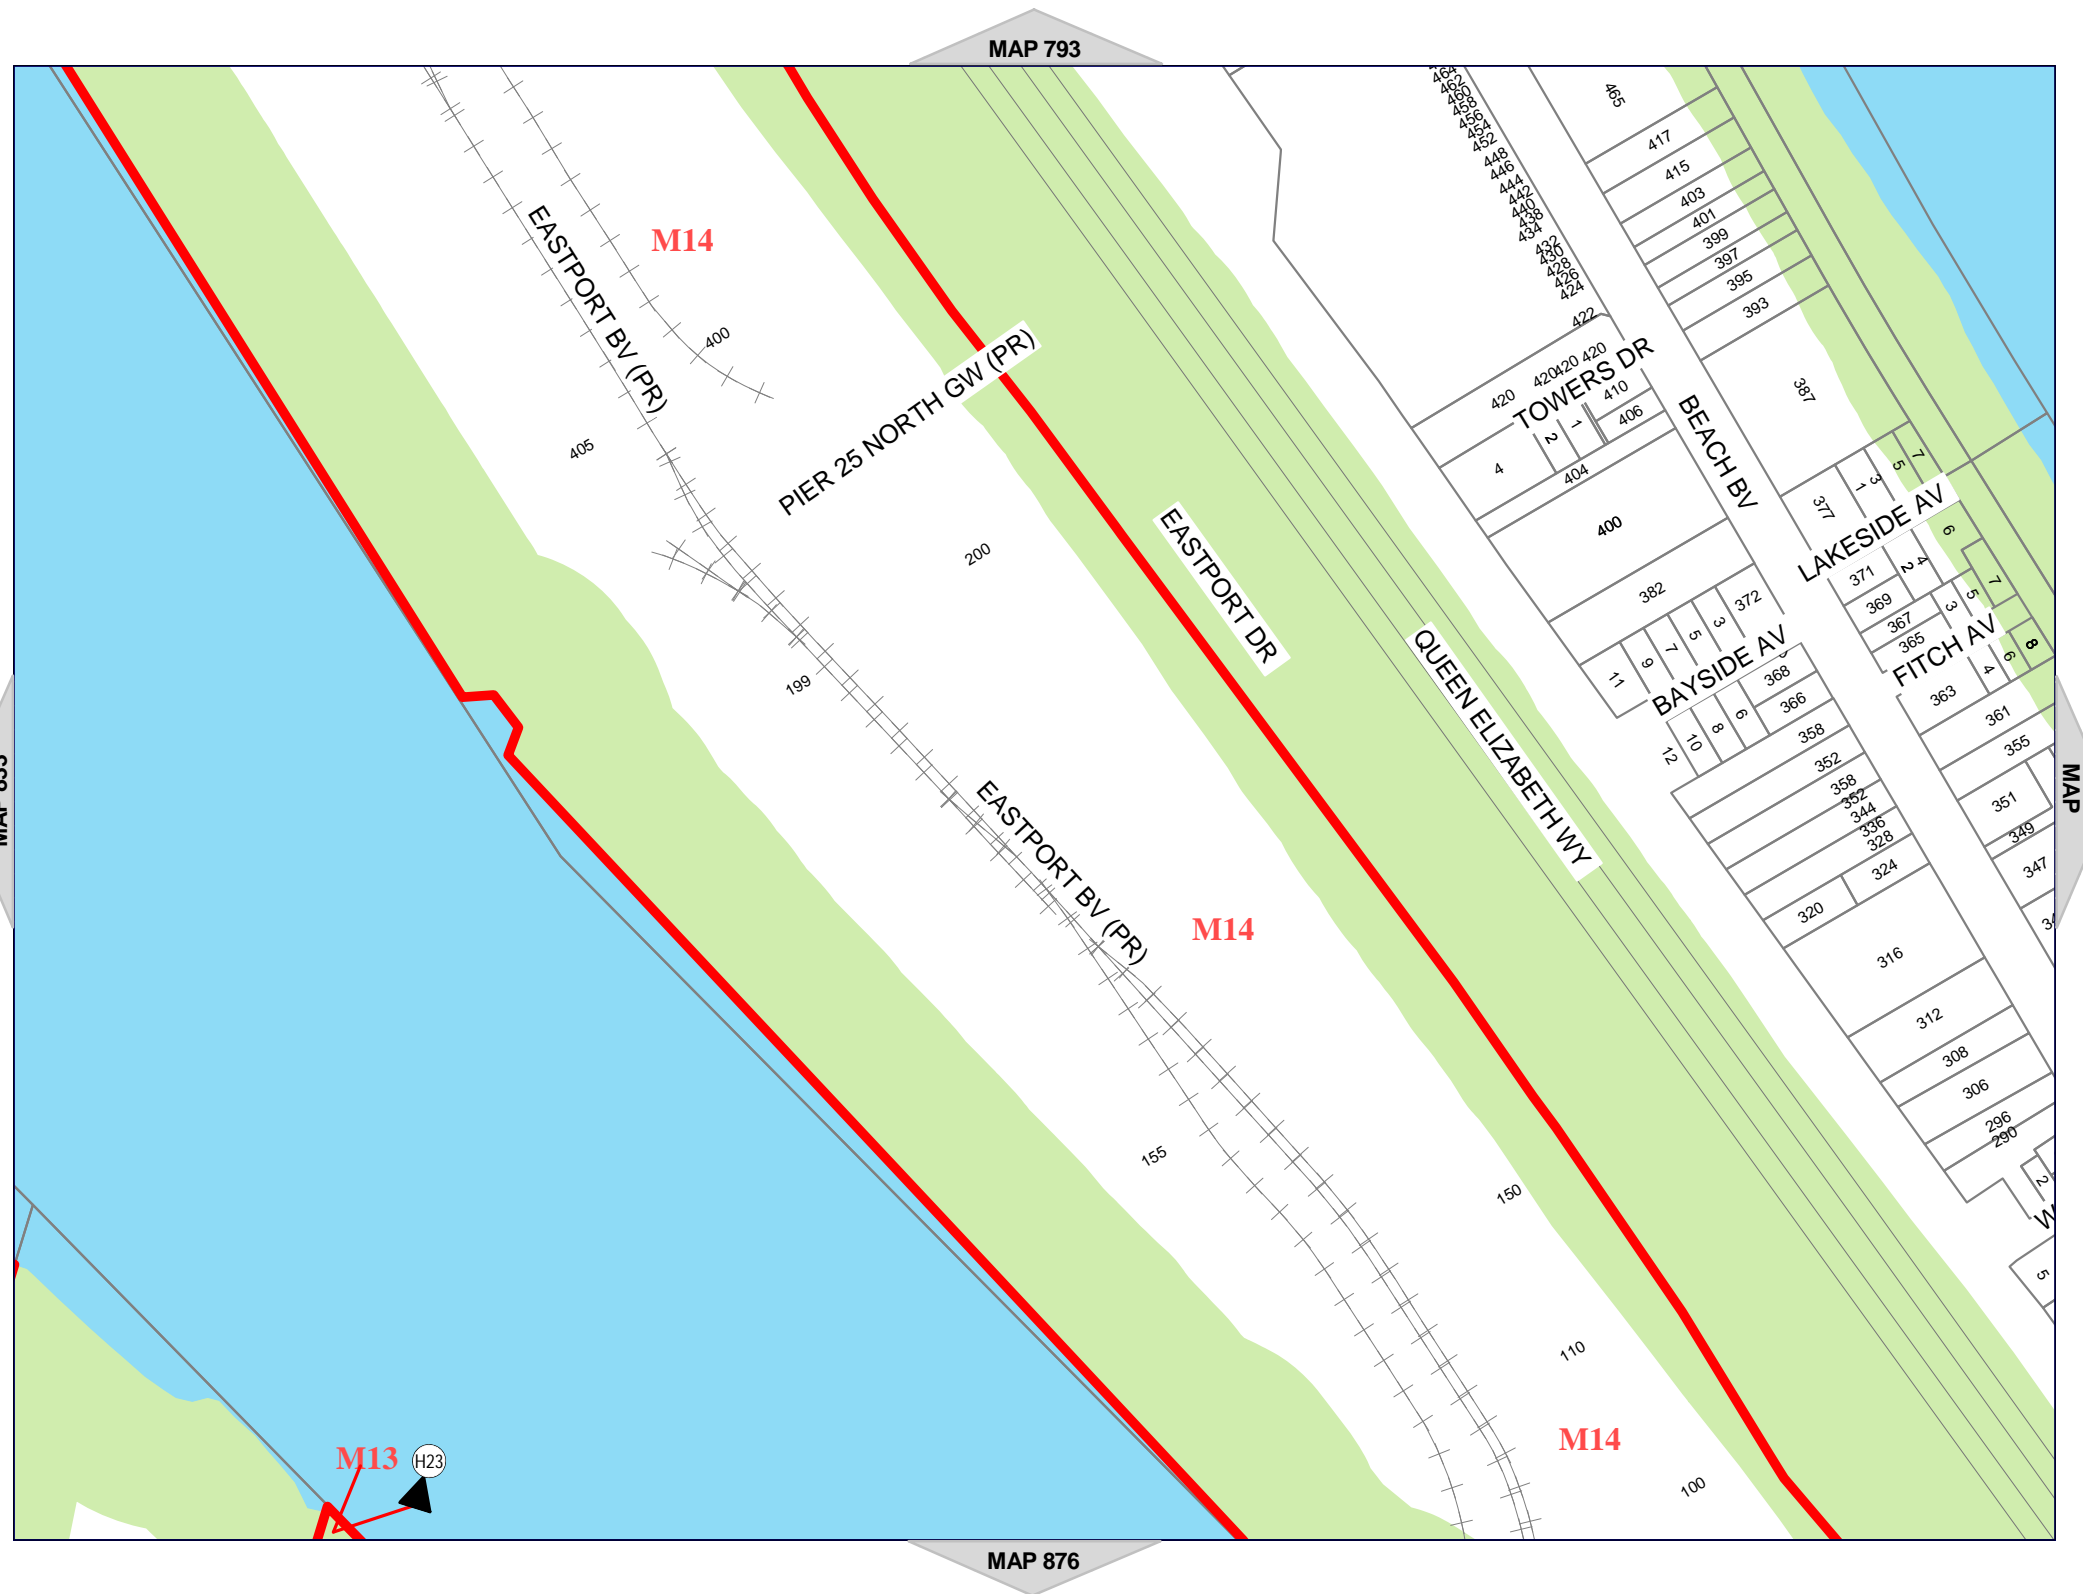

Hamilton
City of Hamilton
Zoning By-Law 05-200

DRAFT

Map Reference Number	By-Law Number	Effective Date of By-Law

1. Legend
2. Special Exception
   - Holding Provision
   - Urban Boundary
   - Zoning Boundary
   - C.A. Regulated Area
   - Lake
   - Railway

Note: Features in the Legend may not appear in each individual map for every batch series of map

NORTH

SCALE 1 : 3,332

MAP 834 of Schedule 'A'