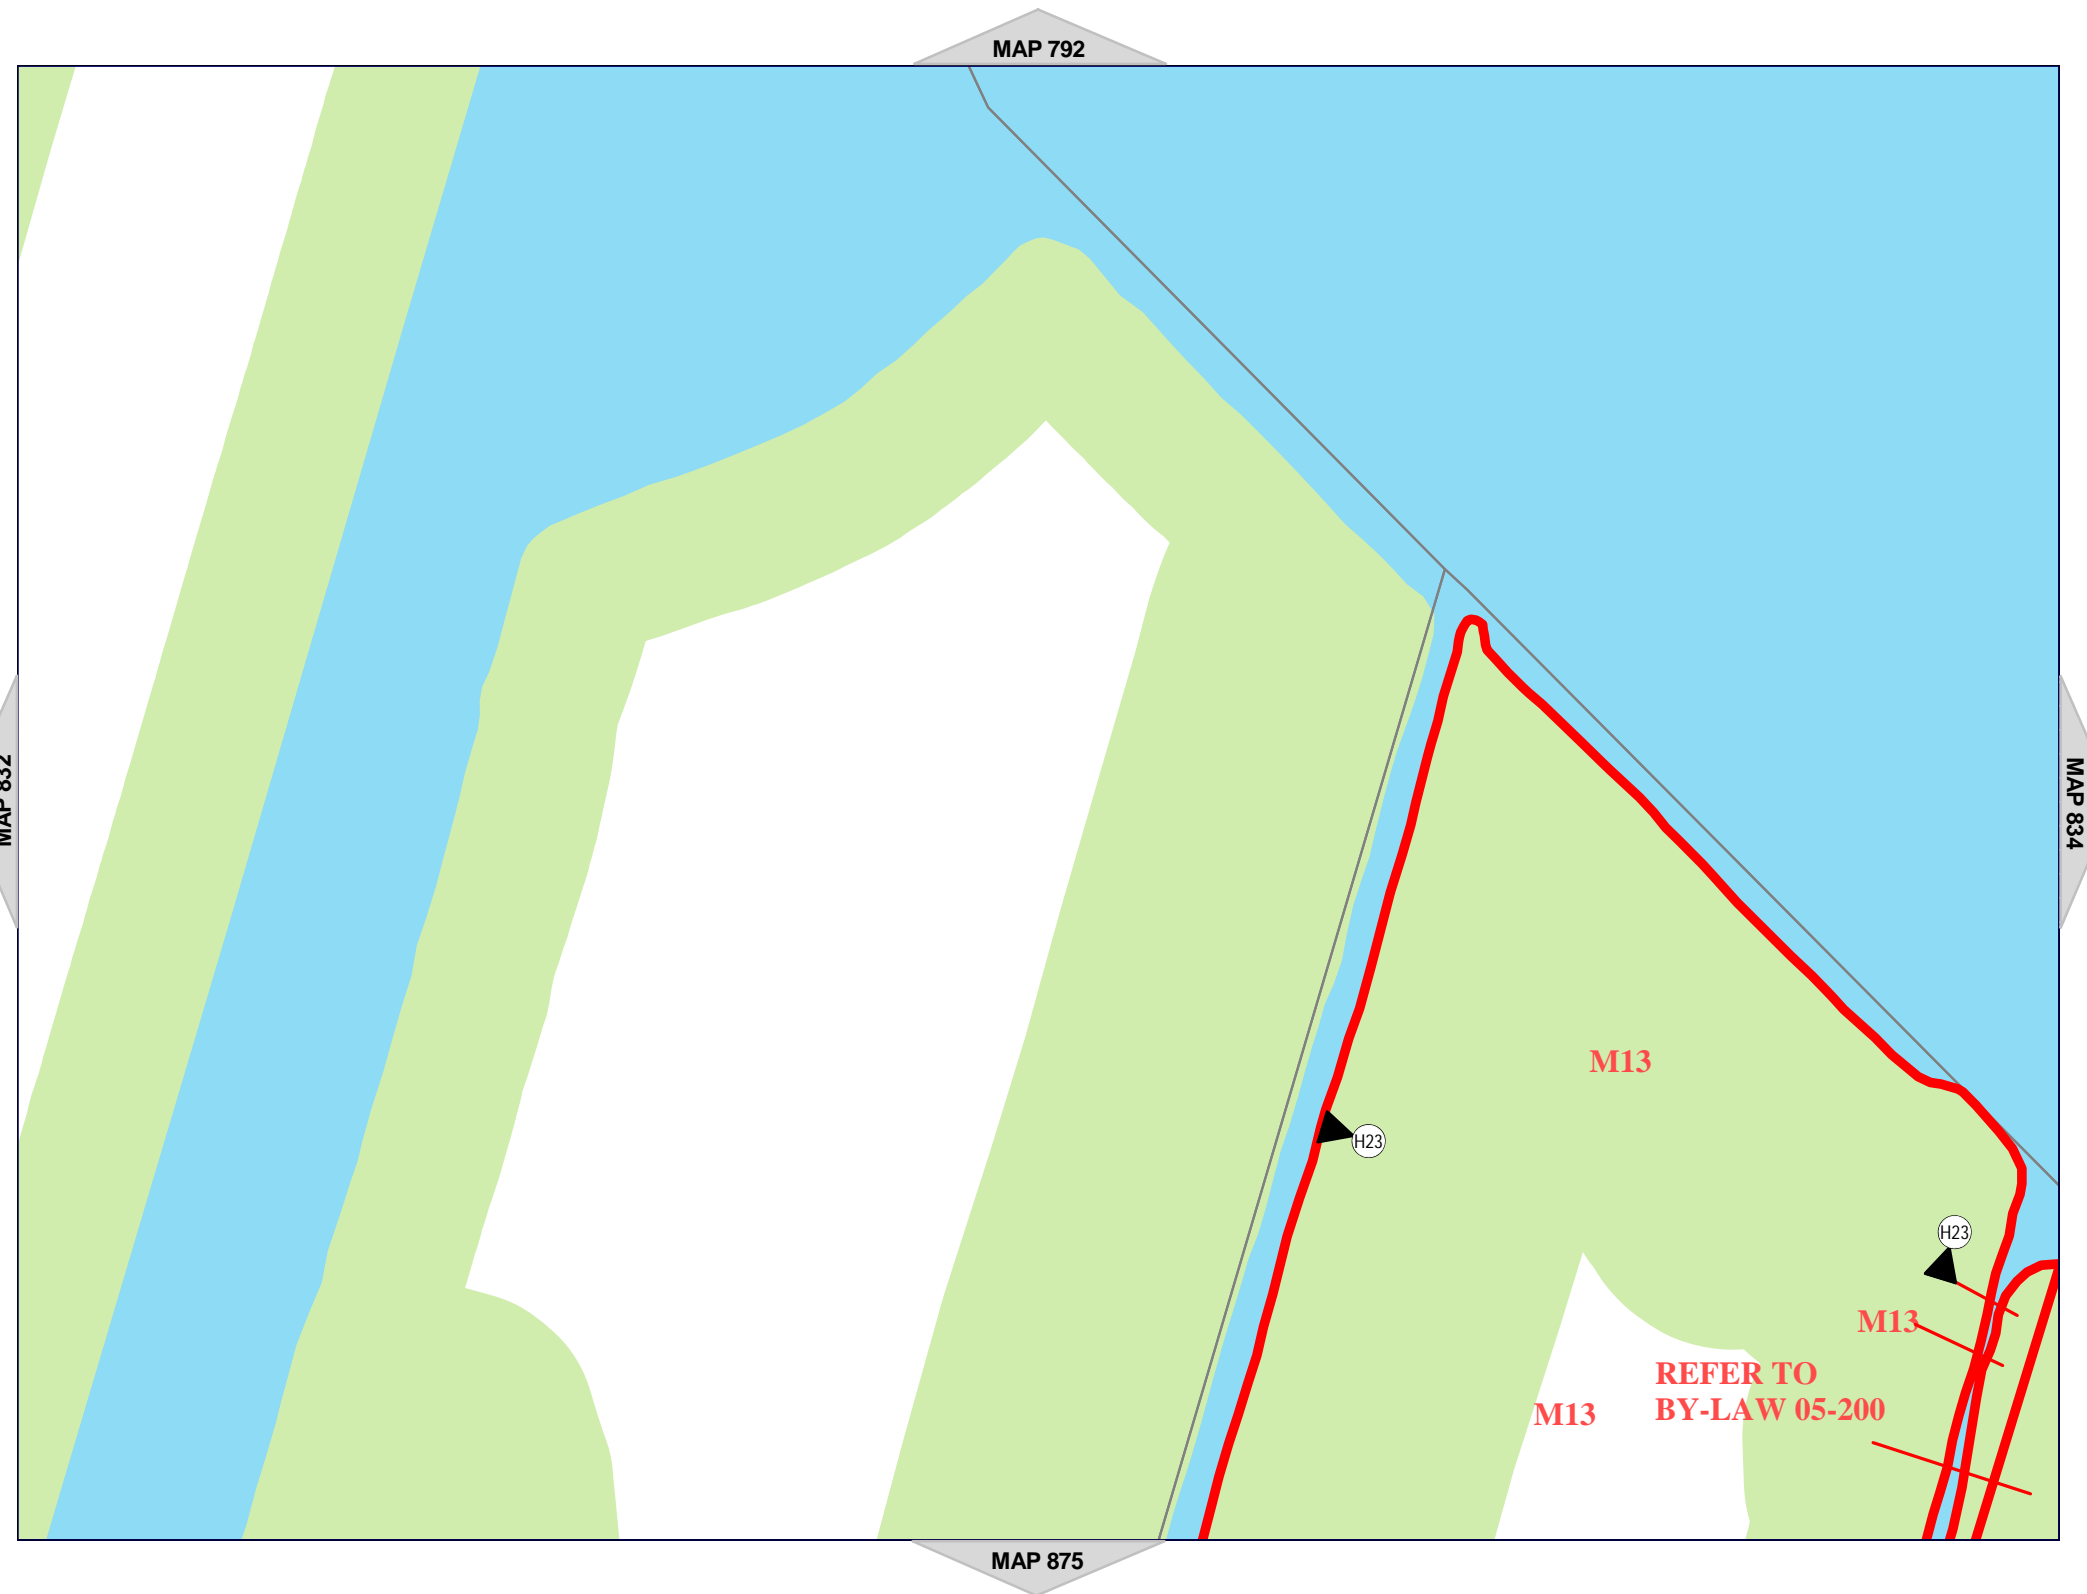

Hamilton
City of Hamilton
Zoning By-Law 05-200

DRAFT

Map Reference Number	By-Law Number	Effective Date of By-Law

Legend

- Special Exception
- Holding Provision
- Urban Boundary
- Zoning Boundary
- C.A. Regulated Area
- Lake
- Railway

Note: Features in the Legend may not appear in each individual map for every batch series of map

NORTH

SCALE 1 : 3,332