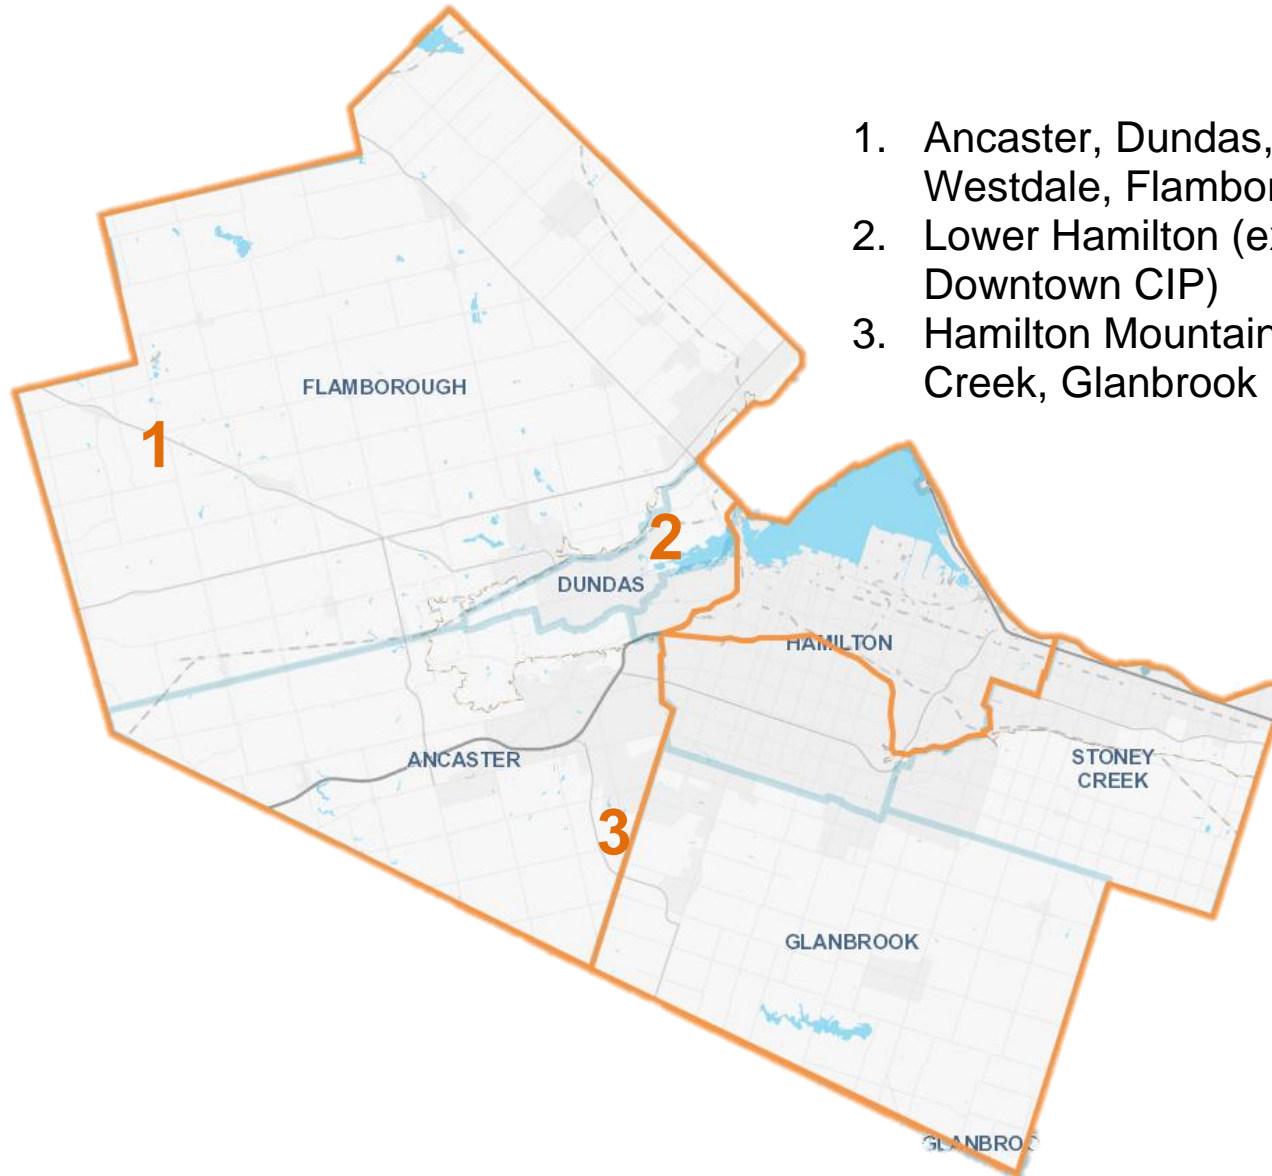

Map of Areas for Dedication Rates

1. Ancaster, Dundas, Westdale, Flamborough
2. Lower Hamilton (excluding Downtown CIP)
3. Hamilton Mountain, Stoney Creek, Glanbrook