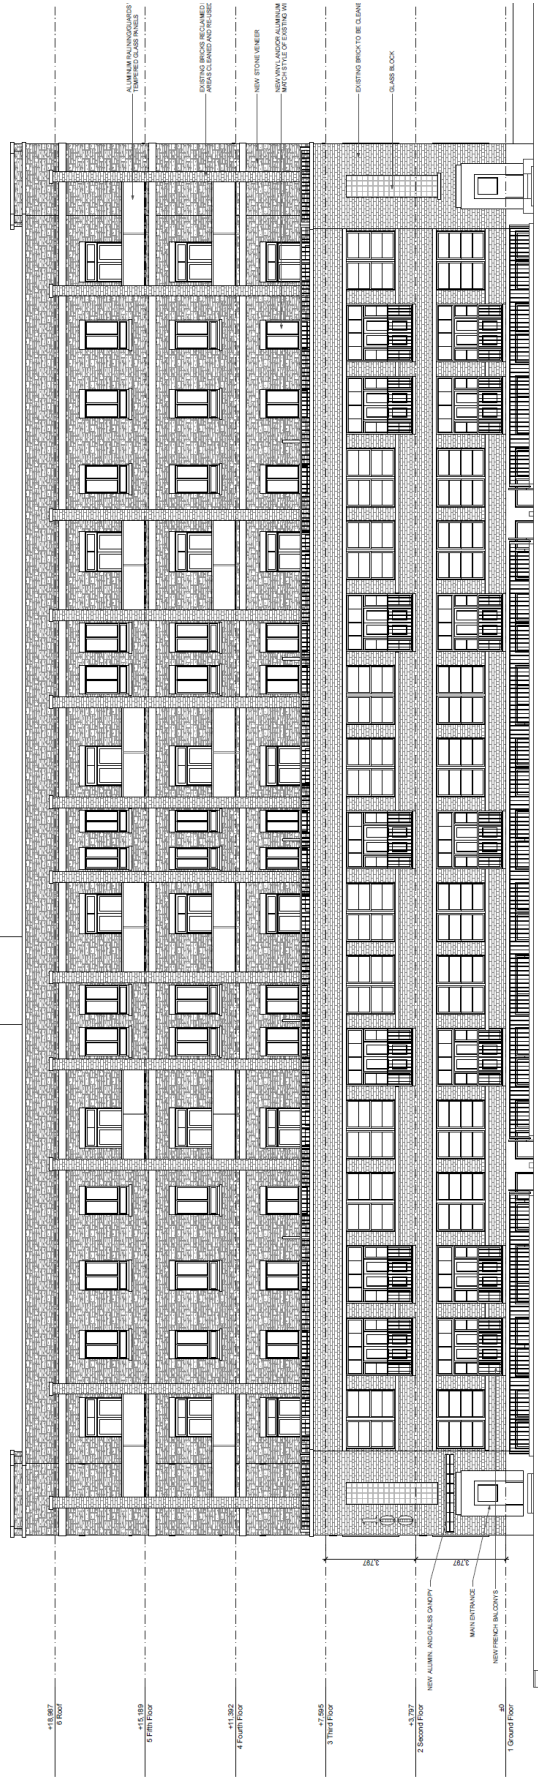

C RAIL LINE

BURRIS STREET

CUMBERLAND AVENUE

North Elevation
 SCALE: 1/100

South Elevation
 SCALE: 1/100

East Elevation
 SCALE: 1/100

West Elevation
 SCALE: 1/100

Garage North Elevation
SCALE: 1/125

Garage South Elevation
SCALE: 1/125

Garage West Elevation
SCALE: 1/100

Garage East Elevation
SCALE: 1/100

Model Suite
SCALE: 1/50