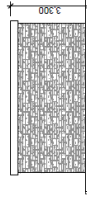

C RAIL LINE

BURRIS STREET

CUMBERLAND AVENUE

North Elevation
 SCALE: 1/100

South Elevation
 SCALE: 1/100

East Elevation
 SCALE: 1/100

West Elevation
 SCALE: 1/100

Garage North Elevation
SCALE: 1/125

Garage South Elevation
SCALE: 1/125

Garage West Elevation
SCALE: 1/100

Garage East Elevation
SCALE: 1/100

Model Suite
SCALE: 1/50