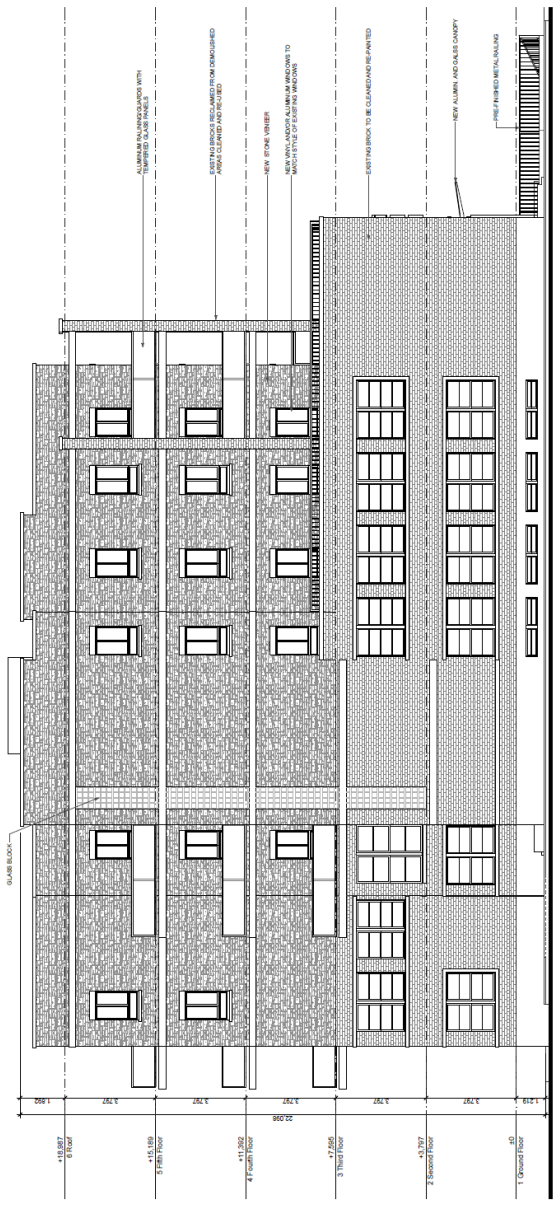

C RAIL LINE

BURRIS STREET

CUMBERLAND AVENUE

North Elevation
 SCALE: 1/100

South Elevation
 SCALE: 1/100

East Elevation
 SCALE: 1/100

West Elevation
 SCALE: 1/100

Garage North Elevation
SCALE: 1/125

Garage South Elevation
SCALE: 1/125

Garage West Elevation
SCALE: 1/100

Garage East Elevation
SCALE: 1/100

Model Suite
SCALE: 1/50