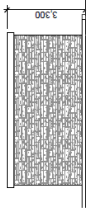

C RAIL LINE

BURRIS STREET

CUMBERLAND AVENUE

North Elevation
 SCALE: 1/100

South Elevation
 SCALE: 1/100

East Elevation
 SCALE: 1/100

West Elevation
 SCALE: 1/100

Garage North Elevation
SCALE: 1/125

Garage South Elevation
SCALE: 1/125

Garage West Elevation
SCALE: 1/100

Garage East Elevation
SCALE: 1/100

Model Suite
SCALE: 1/50