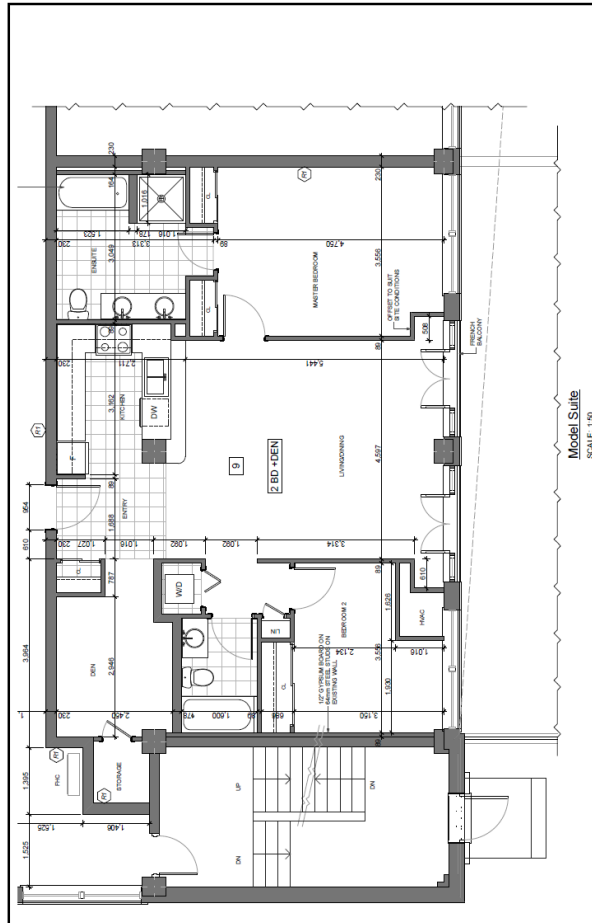

C RAIL LINE

BURRIS STREET

CUMBERLAND AVENUE

North Elevation
 SCALE: 1/100

South Elevation
 SCALE: 1/100

East Elevation
 SCALE: 1/100

West Elevation
 SCALE: 1/100

Garage North Elevation
SCALE: 1/125

Garage South Elevation
SCALE: 1/125

Garage West Elevation
SCALE: 1/100

Garage East Elevation
SCALE: 1/100

Model Suite
SCALE: 1/50