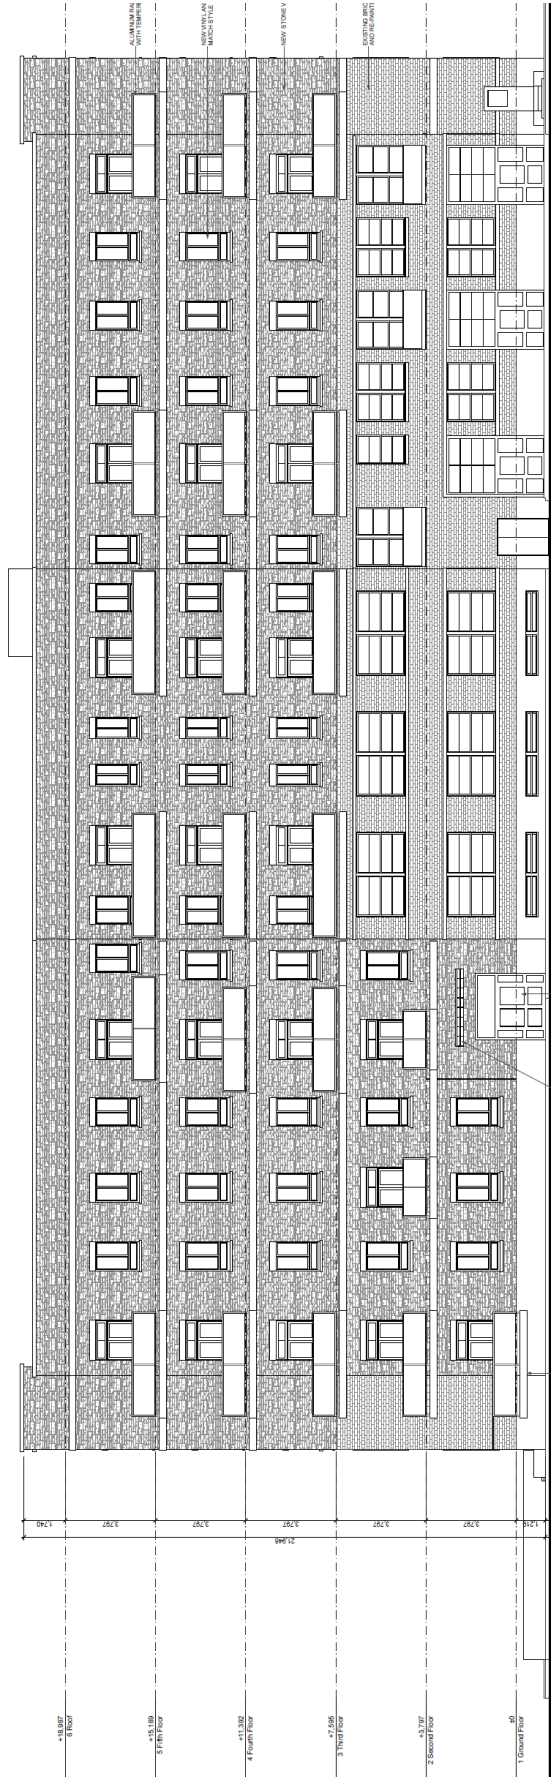

C RAIL LINE

BURRIS STREET

CUMBERLAND AVENUE

North Elevation
 SCALE: 1/100

South Elevation
 SCALE: 1/100

East Elevation
 SCALE: 1/100

West Elevation
 SCALE: 1/100

Garage North Elevation
SCALE: 1/125

Garage South Elevation
SCALE: 1/125

Garage West Elevation
SCALE: 1/100

Garage East Elevation
SCALE: 1/100

Model Suite
SCALE: 1/50