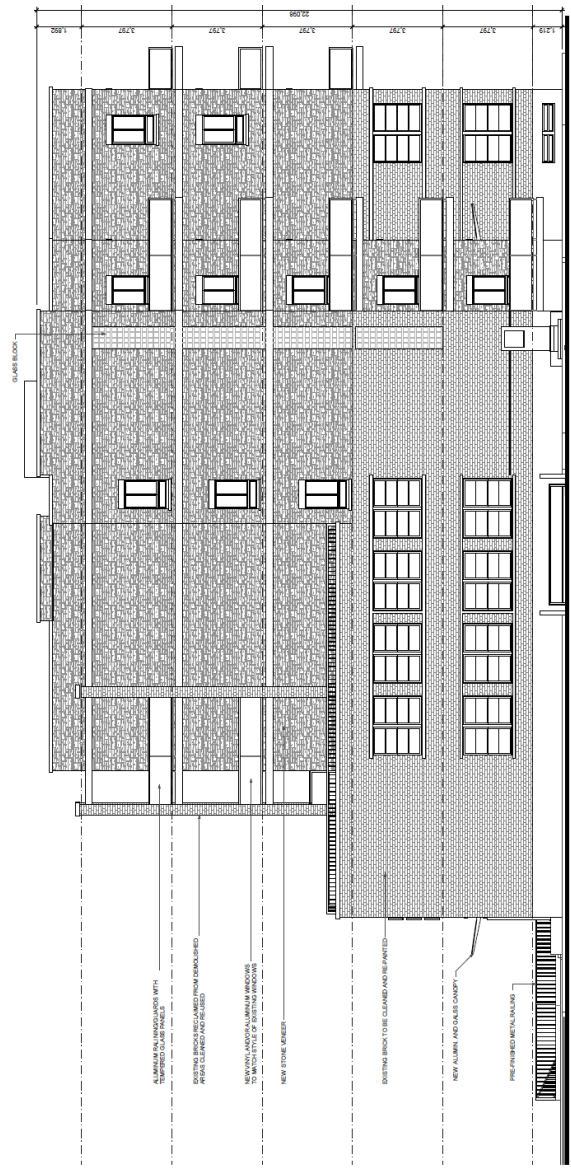

C RAIL LINE

BURRIS STREET

CUMBERLAND AVENUE

North Elevation
 SCALE: 1/100

South Elevation
 SCALE: 1/100

East Elevation
 SCALE: 1/100

West Elevation
 SCALE: 1/100

Garage North Elevation
SCALE: 1/125

Garage South Elevation
SCALE: 1/125

Garage West Elevation
SCALE: 1/100

Garage East Elevation
SCALE: 1/100

Model Suite
SCALE: 1/50