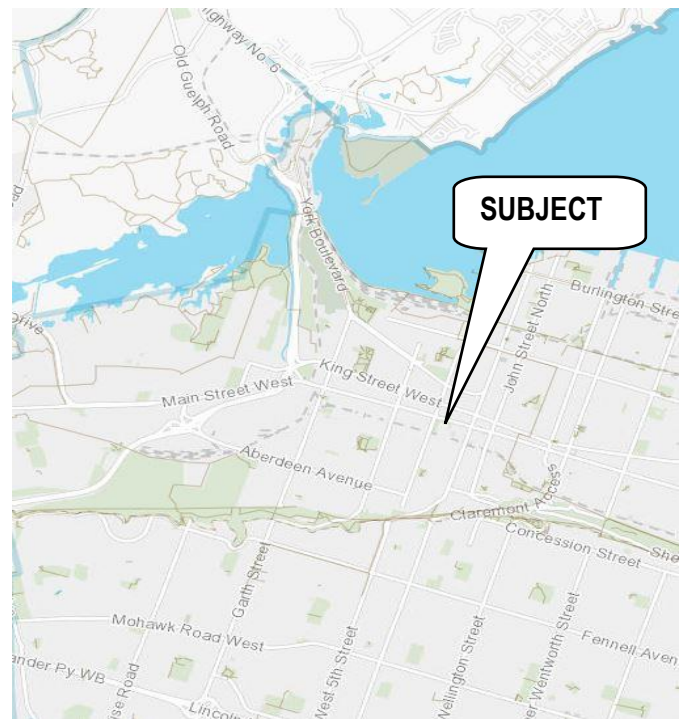

KEY MAP

LOCATION PLAN

**BARTON COMMUNITY HUB
NAVY LEAGUE OF CANADA
125 BARTON STREET WEST, SOUTH BLDG
(Ward 2)
REAL ESTATE SECTION
CITY OF HAMILTON**

LEGEND

SUBJECT LICENCED SPACE

SCALE
NOT TO SCALE

DATE
2019-04-05