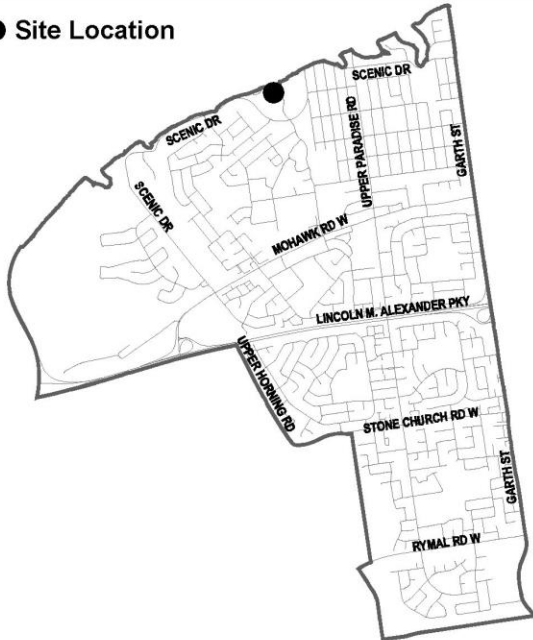

● Site Location

Key Map - Ward 14

Location Map

Hamilton

PLANNING AND ECONOMIC DEVELOPMENT DEPARTMENT

File Name/Number:
PED18214

Date:
July 23, 2020

Appendix "A"

Scale:
N.T.S

Planner/Technician:
MB/VS

Subject Property

-  828 Sanatorium Road
-  Long & Bisby Building