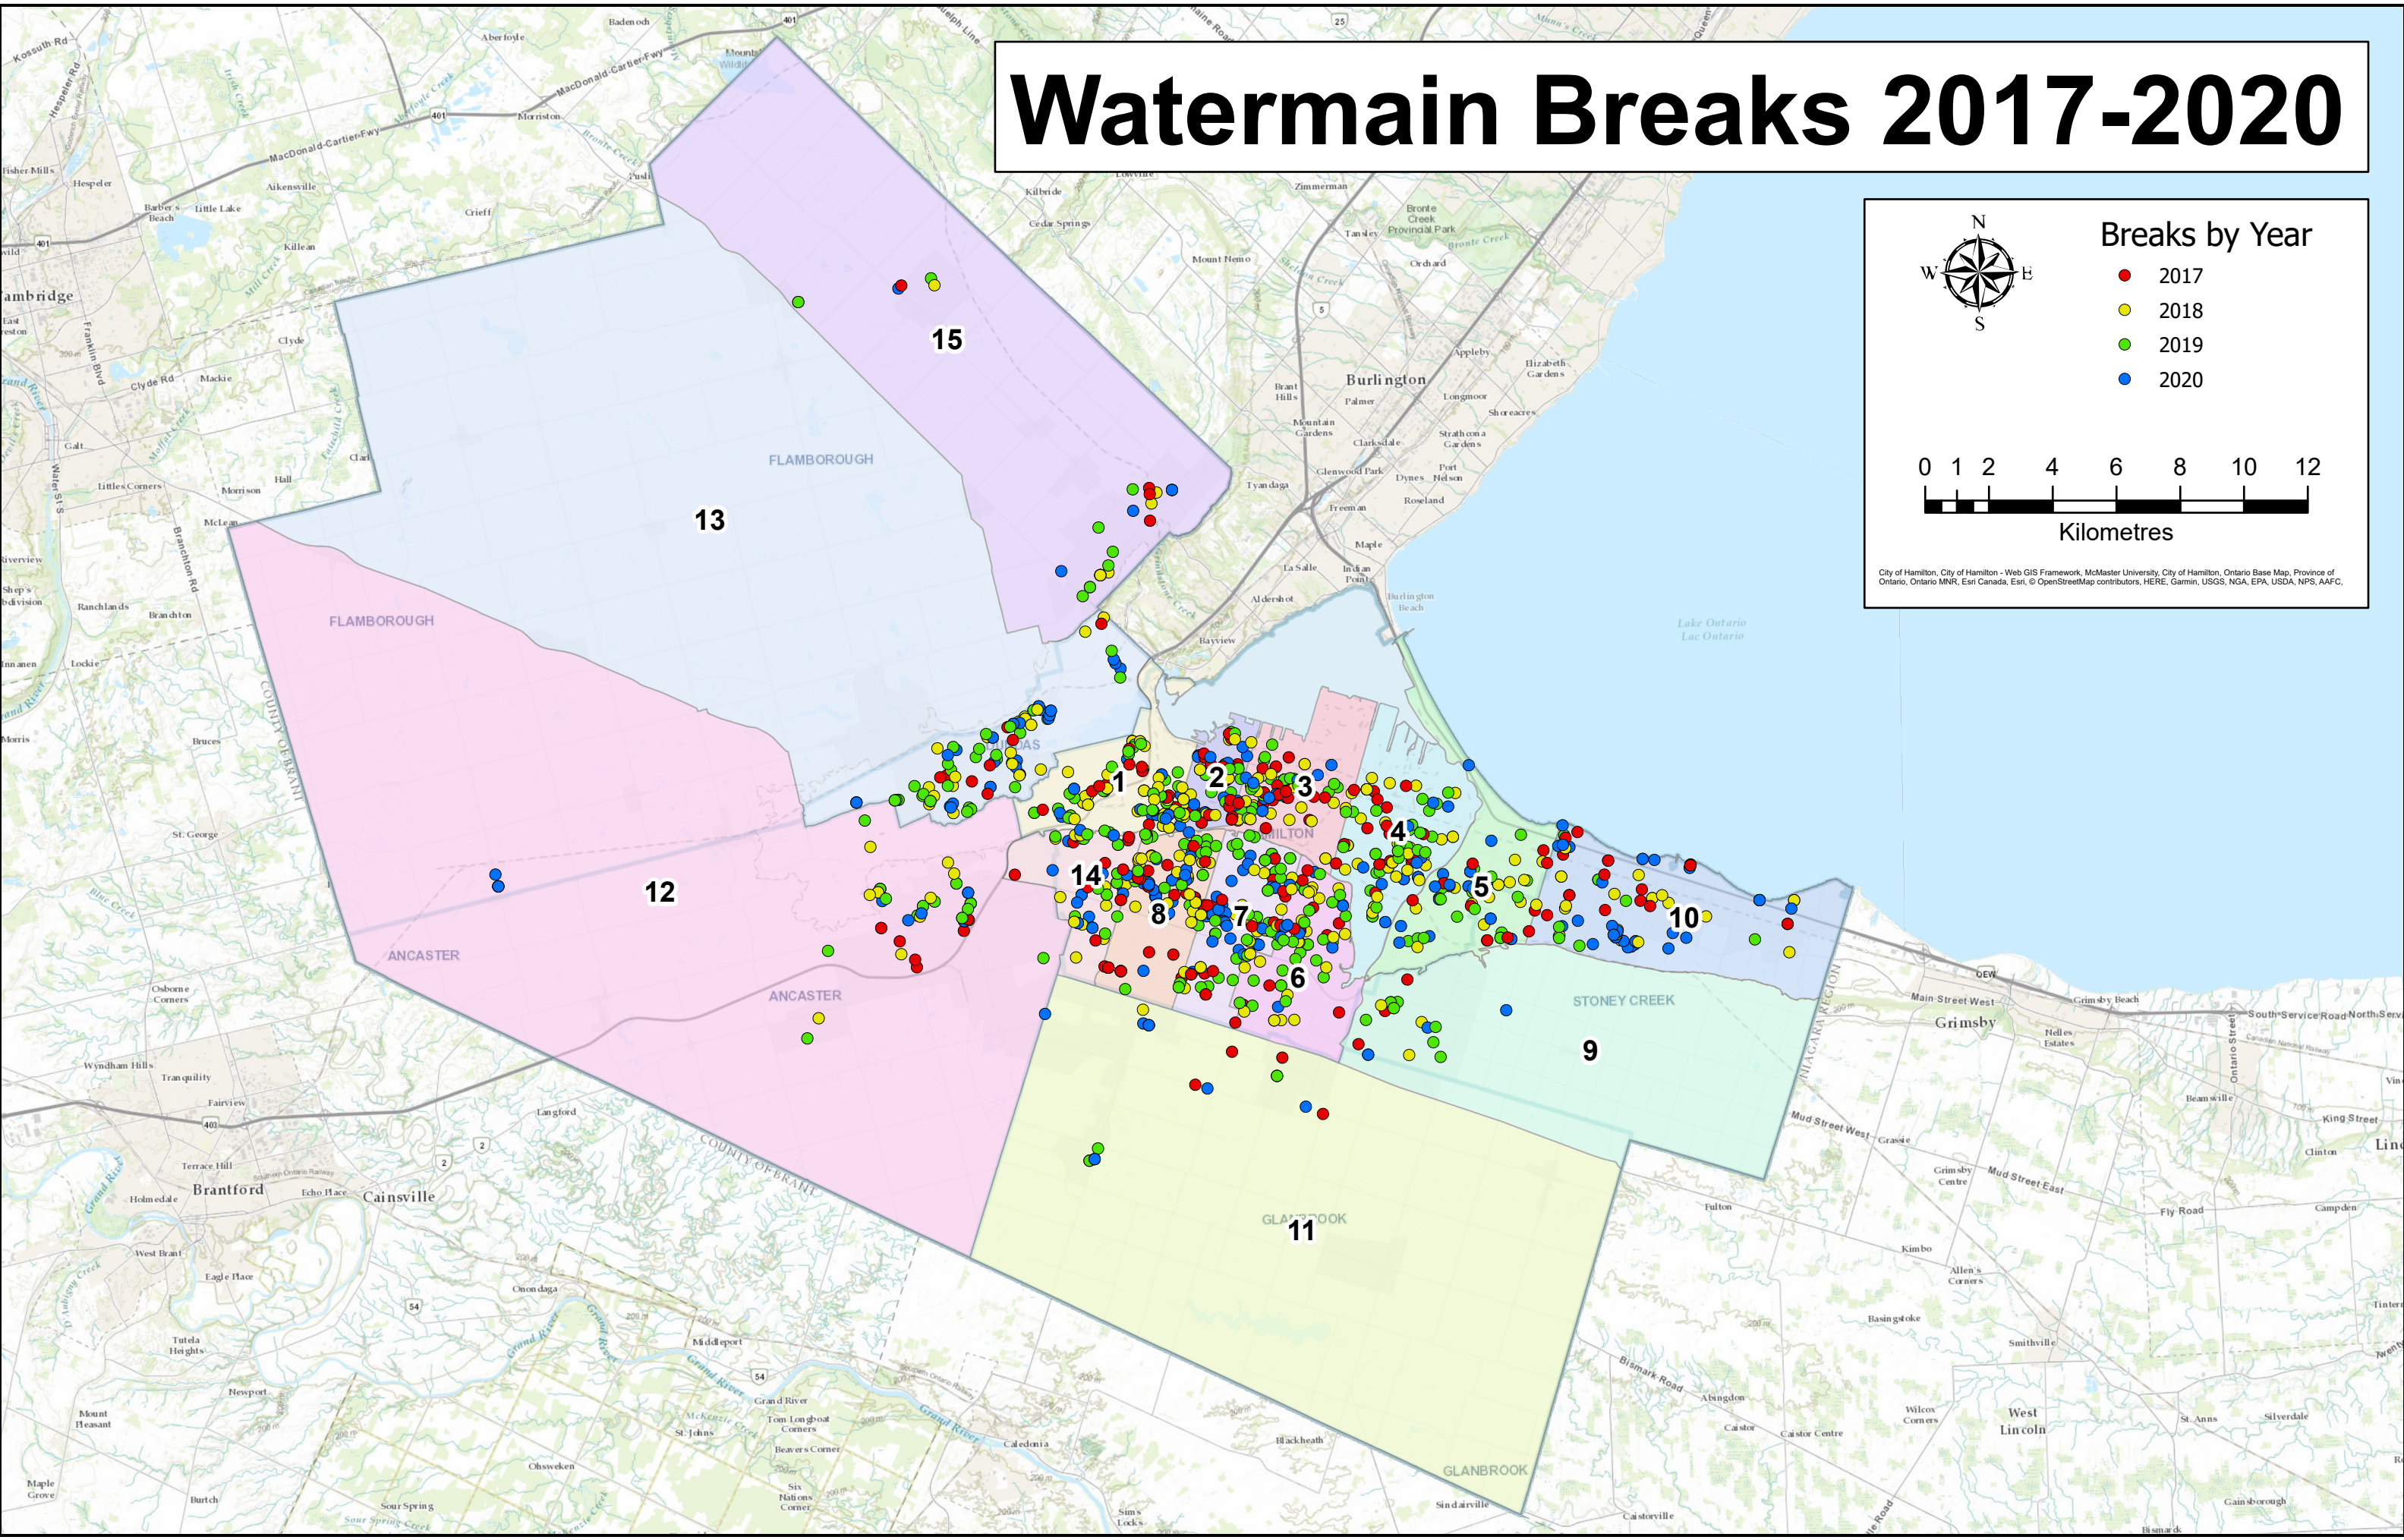

Watermain Breaks 2017-2020

Breaks by Year

- 2017
- 2018
- 2019
- 2020