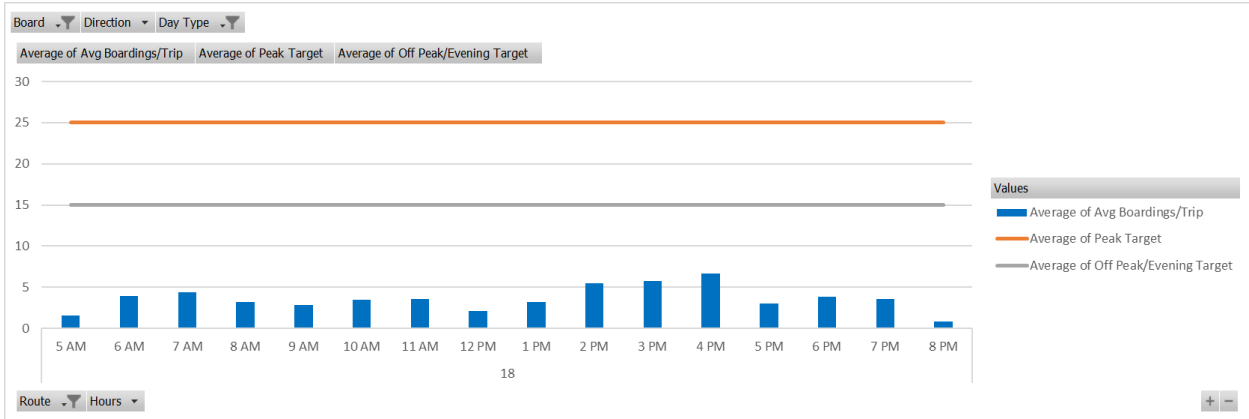

APC data for route 18 (Fall 2018 and Fall 2019)

Fall 2018:

Fall 2019: