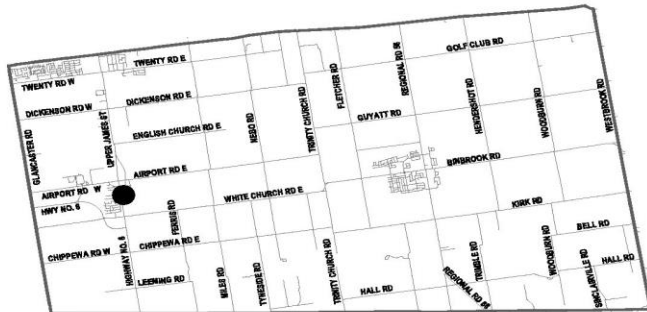

● Site Location

Key Map - Ward 11

# Location Map

PLANNING AND ECONOMIC DEVELOPMENT DEPARTMENT

File Name/Number:  
8533 Airport Rd W

Date:  
May 18, 2021

Appendix "A"

Scale:  
N.T.S

Planner/Technician:  
CG/VS

### Subject Property

8533 Airport Road West, Mount Hope