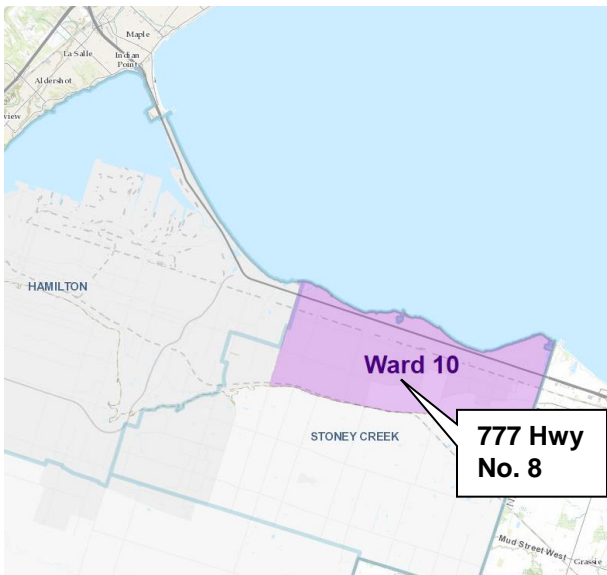

KEY MAP

LOCATION, IDENTIFICATION OF OFFICE BUILDING

RCMP Offices
Stoney Creek Civic Centre
777 Highway No. 8, Stoney Creek
Planning and Economic Development Department
Corporate Real Estate Office

LEGEND

**SUBJECT RCMP OFFICES LOCATION
(Stoney Creek Civic Centre)**

SCALE
NOT TO SCALE

DATE
2022-04-04

REFERENCE FILE NO: **2004-163**