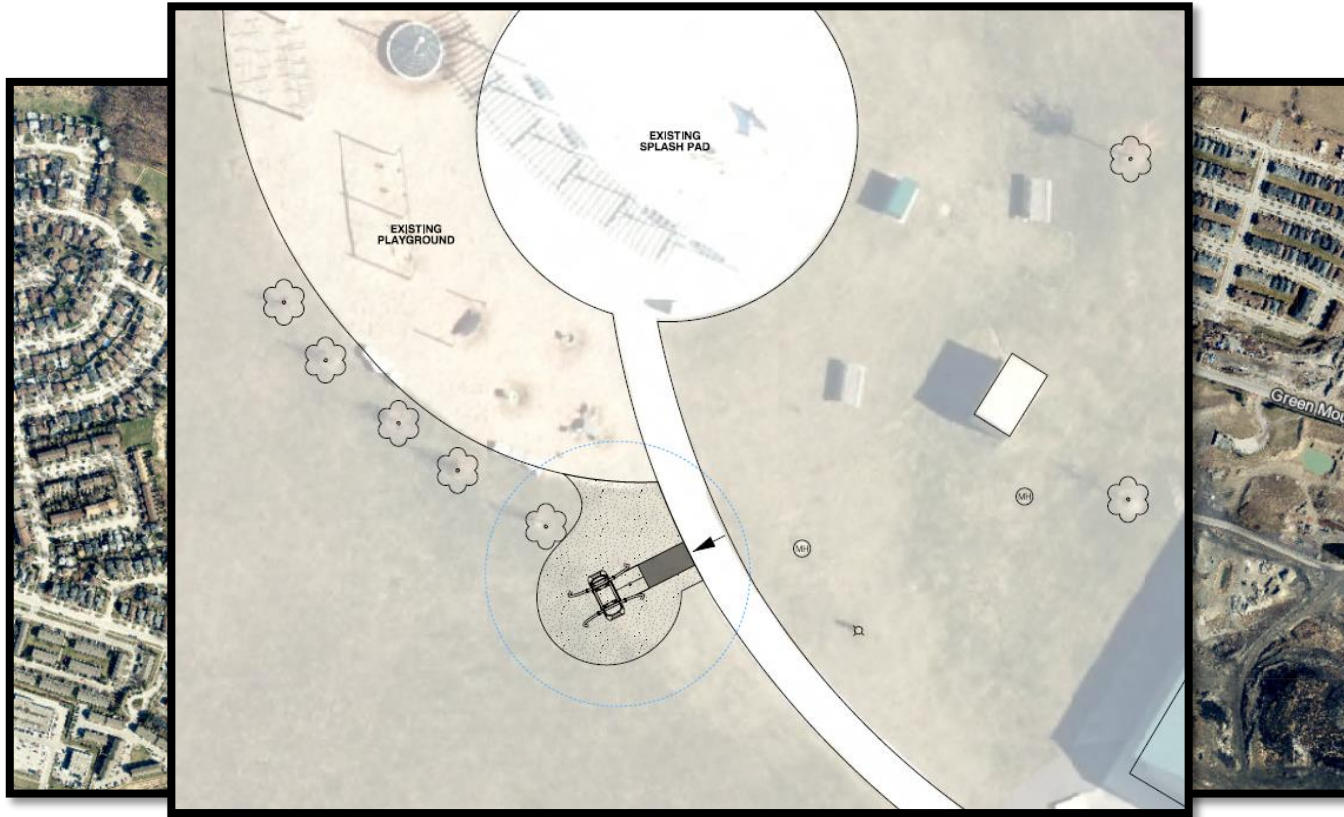

Introductions

Kevin Kernaghan
Project Manager – Capital
Parks and Cemeteries

Andrea McDonald
Senior Project Manager – Capital
Parks and Cemeteries

Purpose of a Wheelchair Accessible Swing

- Opportunities for all – both children and their friends/caregivers
- Social Interaction – using teamwork to move the swing
- Exercise – working to move the swing results in muscle engagement, balance stabilization
- Inclusive Placement – the swing is ideally installed within the overall play area

Hamilton's Wheelchair Accessible Swing Pilot Project

- Hamilton started a pilot project by installing a wheelchair accessible swing at Gage Park

Project Overview

- Supply and install Wheelchair Accessible Swings at two park locations
- Heritage Green Sports Park (355 First Road West)
- William Connell Park (1086 West 5th Street)

We-Go Swing by ABC Recreation

We-Go Swing by ABC Recreation

We-Go Swing by ABC Recreation

Heritage Green Sports Park – 355 First Road West

Heritage Green Sports Park – 355 First Road West

Heritage Green Sports Park – 355 First Road West

William Connell Park – 1086 West 5th Street

William Connell Park – Swing Location Option 1

William Connell Park – Swing Location Option 1

William Connell Park – Swing Location Option 2

William Connell Park – Swing Location Option 2