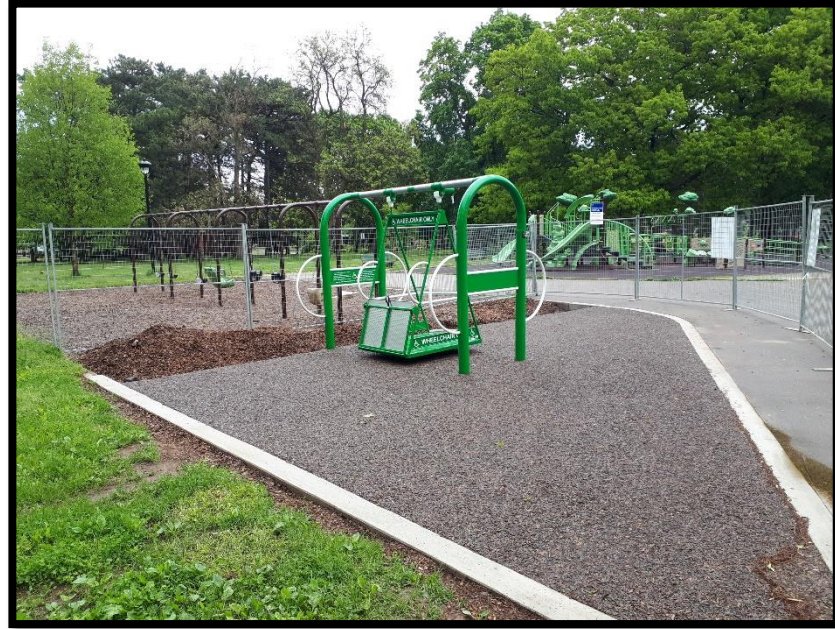

Hamilton

WHEELCHAIR ACCESSIBLE SWING PROPOSAL

May 2022

Agenda

- Introductions
- Purpose of a Wheelchair Accessible Swing
- Previously Installed Wheelchair Accessible Swing in Hamilton
- Overview of our current project(s)
- Possible locations for the Wheelchair Accessible Swings
- Thoughts and Discussion
- Questions & Comments

Introductions

Kevin Kernaghan
Project Manager – Capital
Parks and Cemeteries

Andrea McDonald
Senior Project Manager – Capital
Parks and Cemeteries

Purpose of a Wheelchair Accessible Swing

- Opportunities for all – both children and their friends/caregivers
- Social Interaction – using teamwork to move the swing
- Exercise – working to move the swing results in muscle engagement, balance stabilization
- Inclusive Placement – the swing is ideally installed within the overall play area

Hamilton's Wheelchair Accessible Swing Pilot Project

- Hamilton started a pilot project by installing a wheelchair accessible swing at Gage Park

Project Overview

- Supply and install Wheelchair Accessible Swings at two park locations
- Heritage Green Sports Park (355 First Road West)
- William Connell Park (1086 West 5th Street)