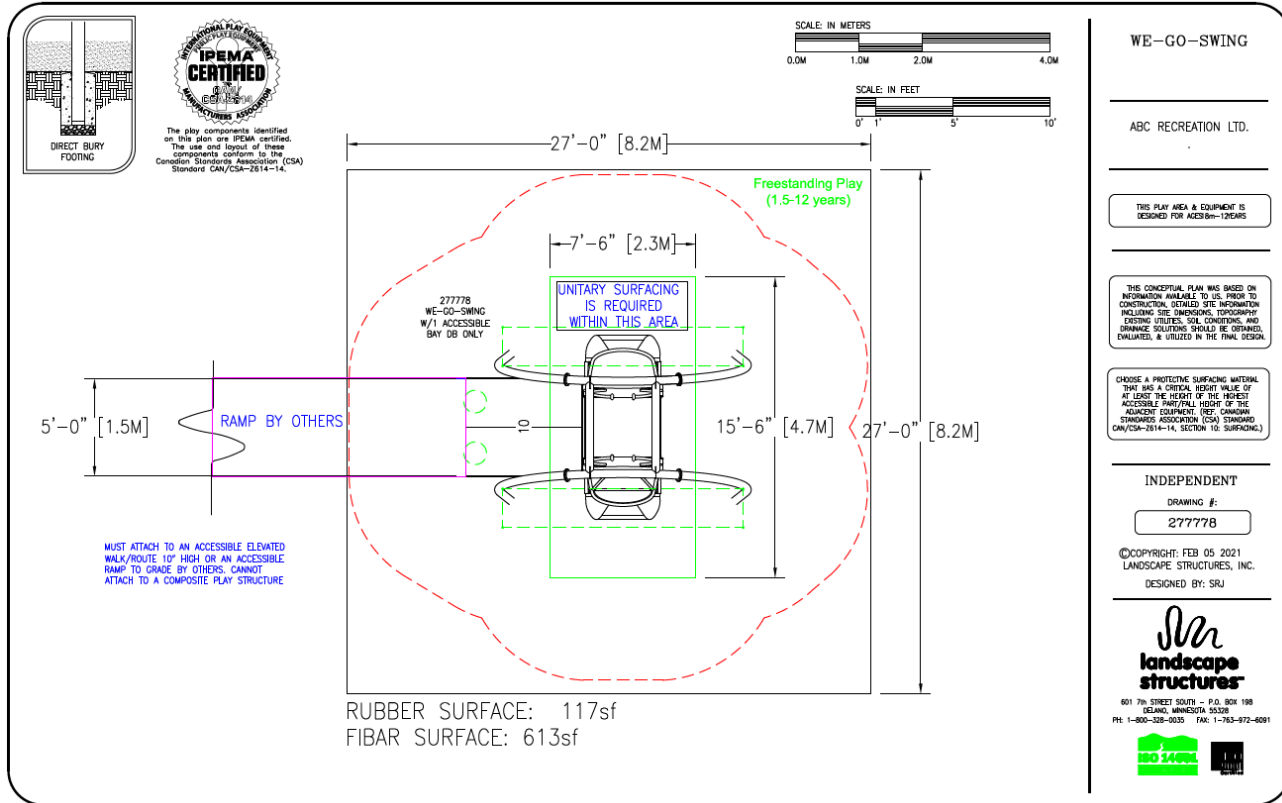

We-Go Swing by ABC Recreation