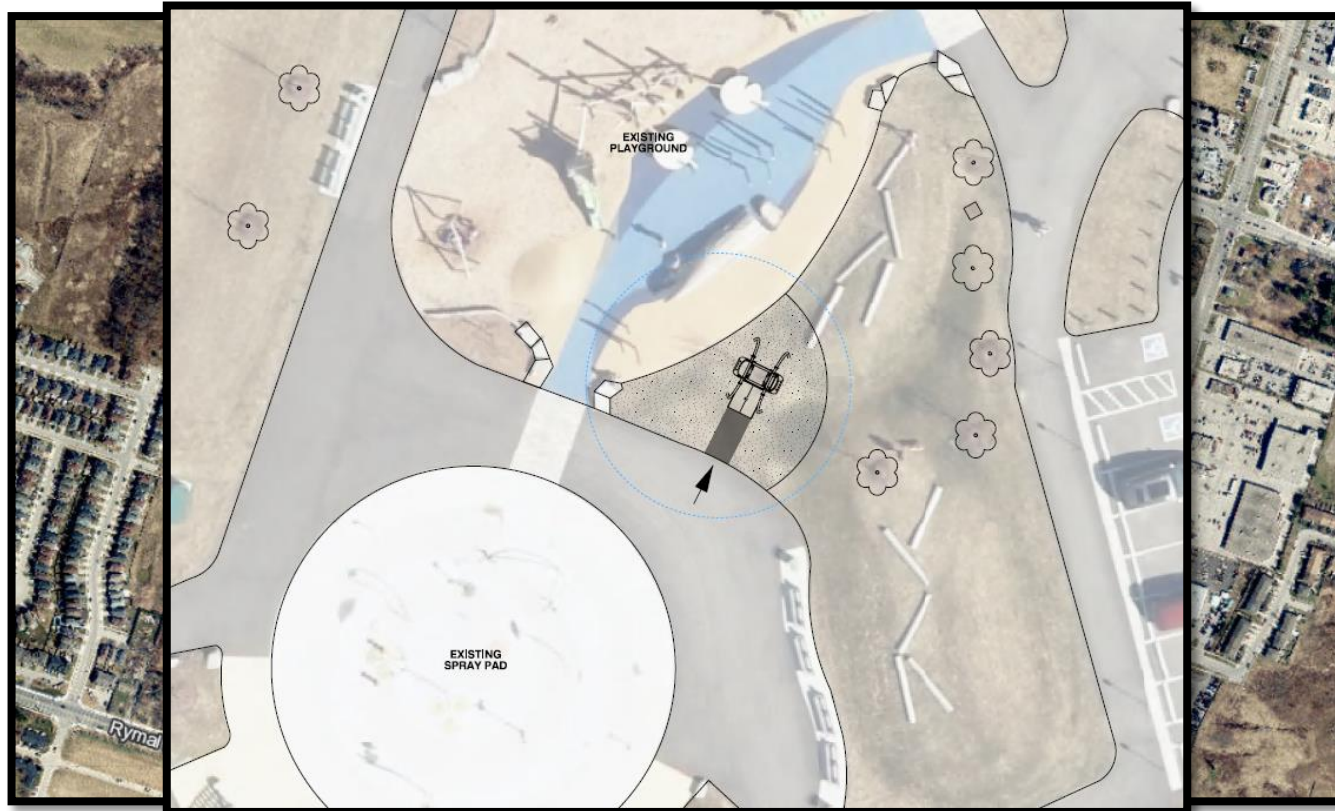

Introductions

Kevin Kernaghan
Project Manager – Capital
Parks and Cemeteries

Andrea McDonald
Senior Project Manager – Capital
Parks and Cemeteries

Purpose of a Wheelchair Accessible Swing

- Opportunities for all – both children and their friends/caregivers
- Social Interaction – using teamwork to move the swing
- Exercise – working to move the swing results in muscle engagement, balance stabilization
- Inclusive Placement – the swing is ideally installed within the overall play area

Hamilton's Wheelchair Accessible Swing Pilot Project

- Hamilton started a pilot project by installing a wheelchair accessible swing at Gage Park

Project Overview

- Supply and install Wheelchair Accessible Swings at two park locations
- Heritage Green Sports Park (355 First Road West)
- William Connell Park (1086 West 5th Street)

We-Go Swing by ABC Recreation

We-Go Swing by ABC Recreation

We-Go Swing by ABC Recreation

Heritage Green Sports Park – 355 First Road West

Heritage Green Sports Park – 355 First Road West

Heritage Green Sports Park – 355 First Road West

William Connell Park – 1086 West 5th Street

William Connell Park – Swing Location Option 1

William Connell Park – Swing Location Option 1

William Connell Park – Swing Location Option 2

William Connell Park – Swing Location Option 2