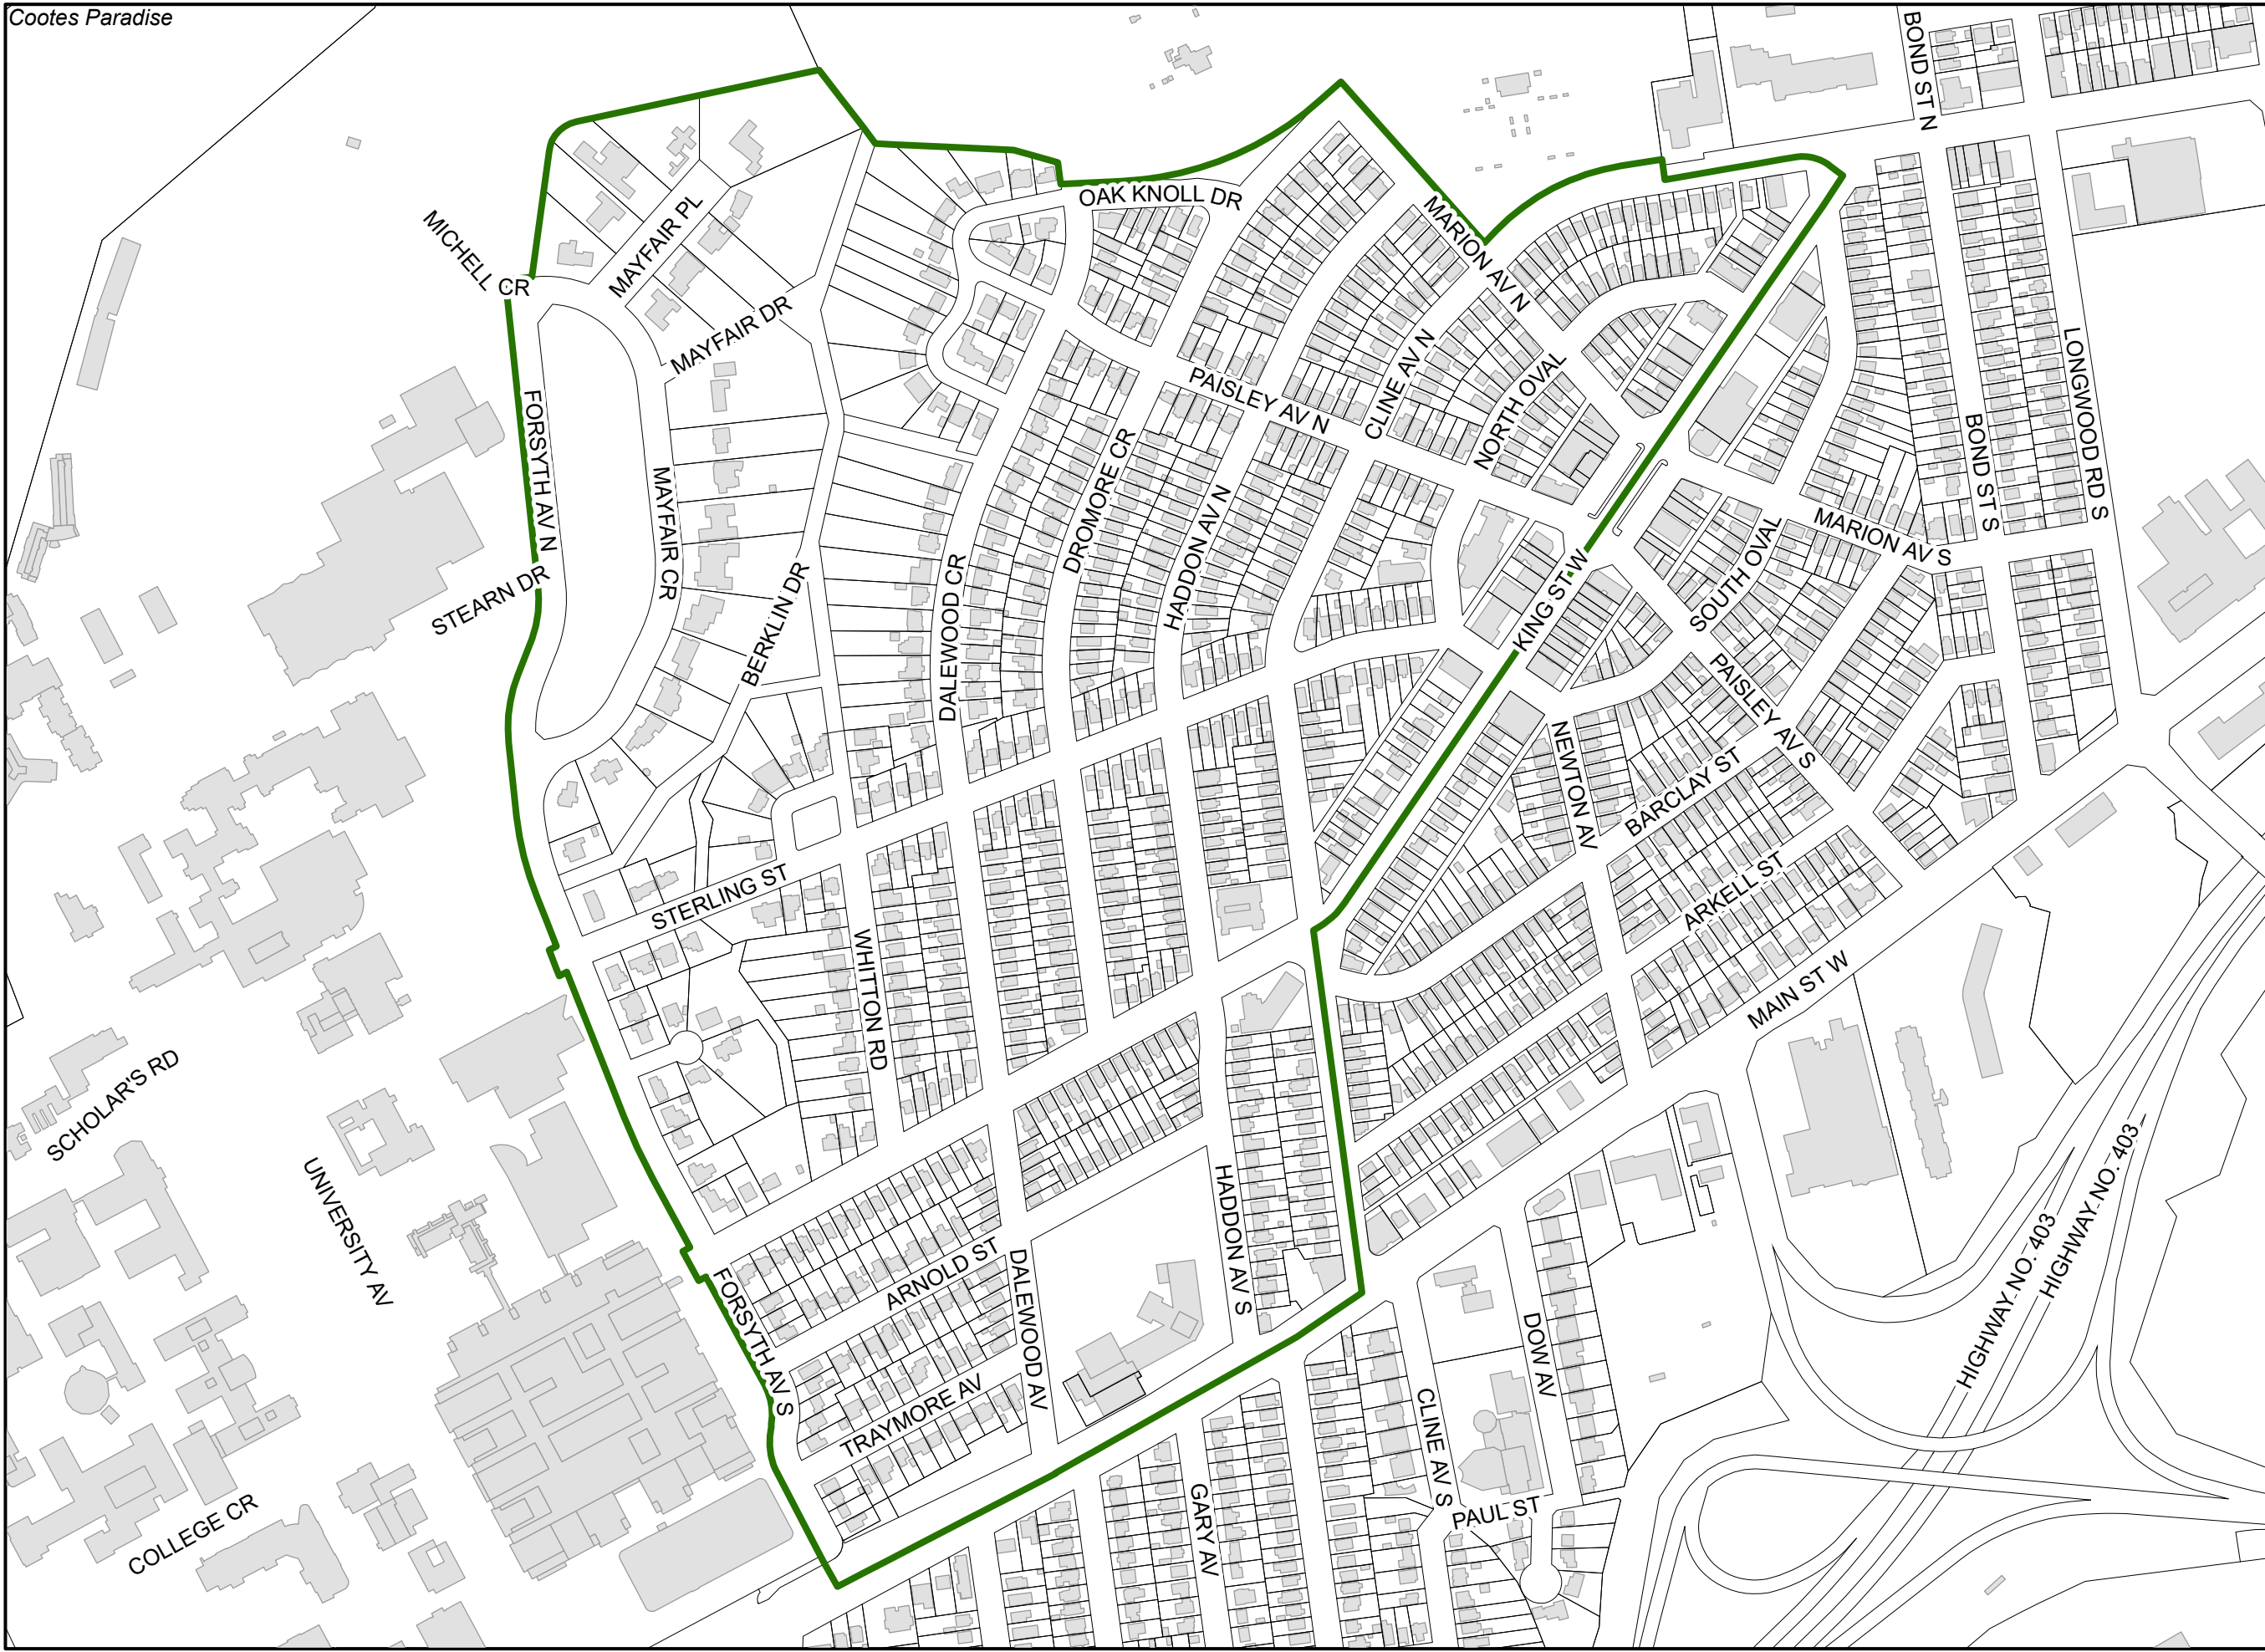

Cootes Paradise

Legend

 Nuisance Party By-law Boundary

University District Safety Initiative - Map 1

Date: August 5, 2022	 Hamilton PLANNING AND ECONOMIC DEVELOPMENT DEPARTMENT
 Not To Scale	
© Teranet Land Information Services Inc. and its licensors. [2022] May not be reproduced without permission. THIS IS NOT A PLAN OF SURVEY.	

Legend

 Nuisance Party By-law Boundary

**University District
Safety Initiative - Map 2**

Date:
September 1, 2022

Not To Scale

Hamilton

PLANNING AND ECONOMIC DEVELOPMENT DEPARTMENT

© Teranet Land Information Services Inc. and its licensors.
[2022] May not be reproduced without permission.
THIS IS NOT A PLAN OF SURVEY.