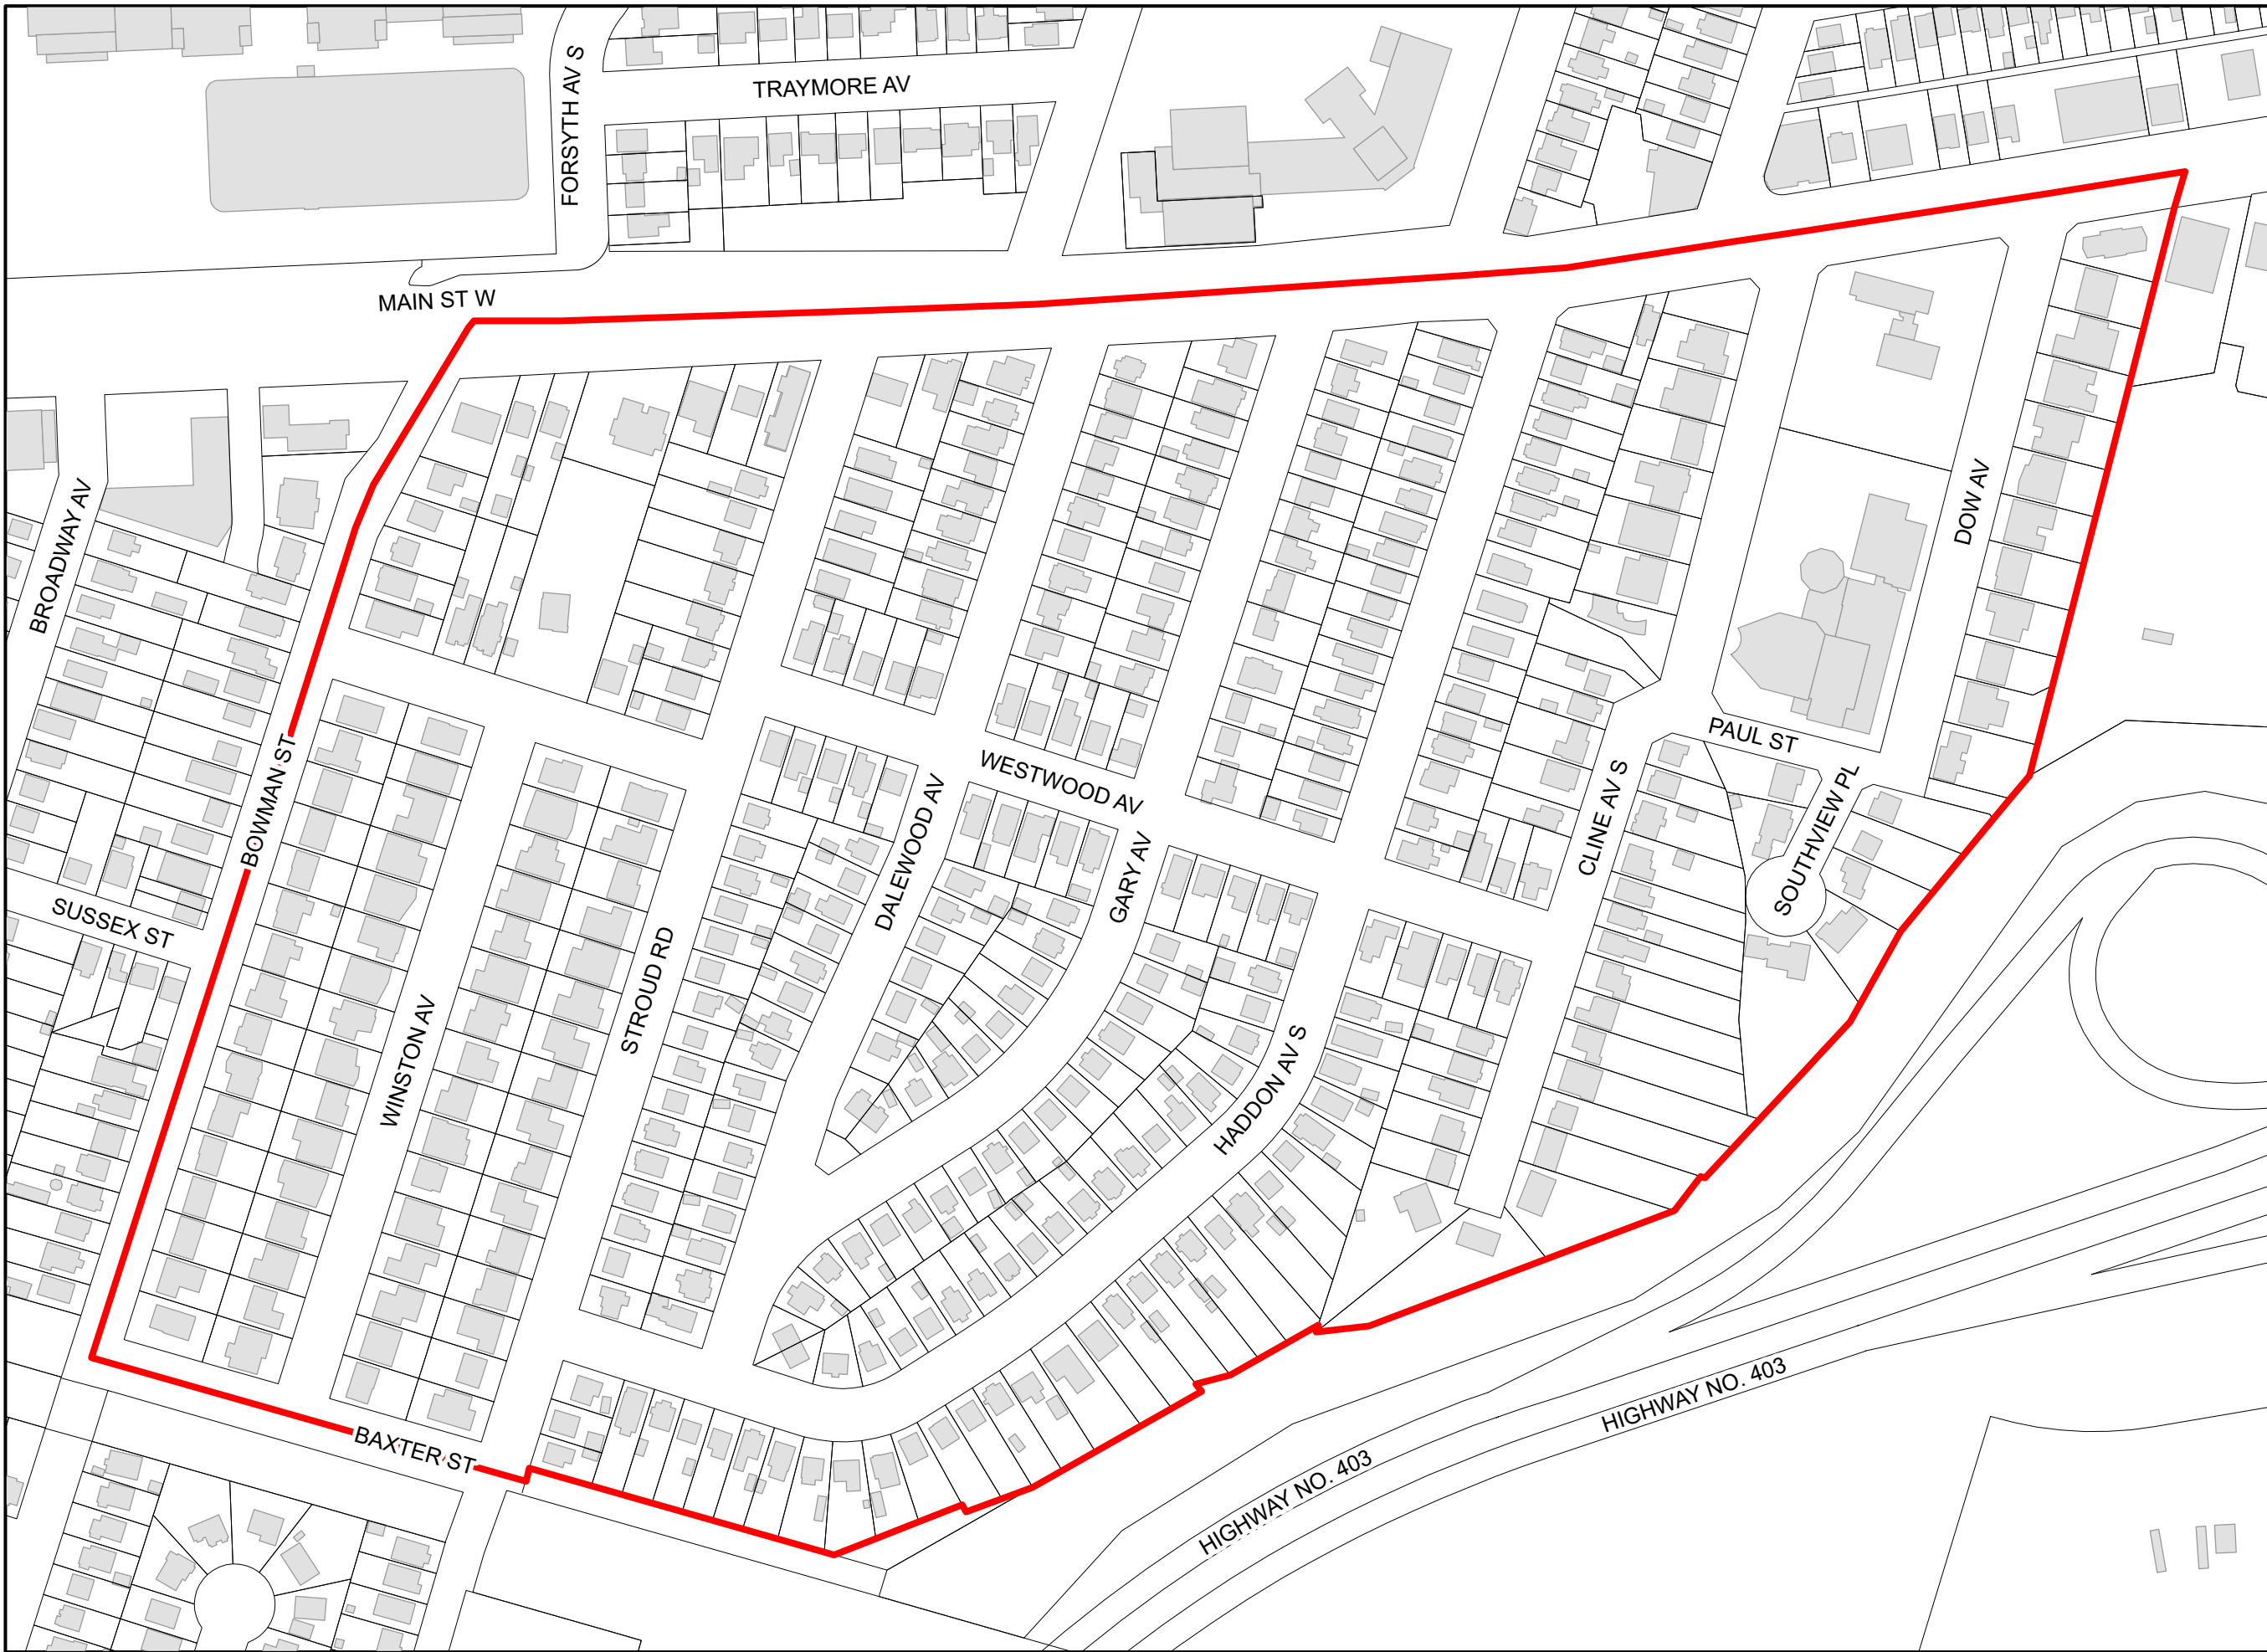

Cootes Paradise

Legend

 Nuisance Party By-law Boundary

University District Safety Initiative - Map 1

Date: August 5, 2022	 Hamilton PLANNING AND ECONOMIC DEVELOPMENT DEPARTMENT
 Not To Scale	
© Teranet Land Information Services Inc. and its licensors. [2022] May not be reproduced without permission. THIS IS NOT A PLAN OF SURVEY.	

Legend

 Nuisance Party By-law Boundary

**University District
Safety Initiative - Map 2**

Date:
September 1, 2022

Not To Scale

Hamilton

PLANNING AND ECONOMIC DEVELOPMENT DEPARTMENT

© Teranet Land Information Services Inc. and its licensors.
[2022] May not be reproduced without permission.
THIS IS NOT A PLAN OF SURVEY.