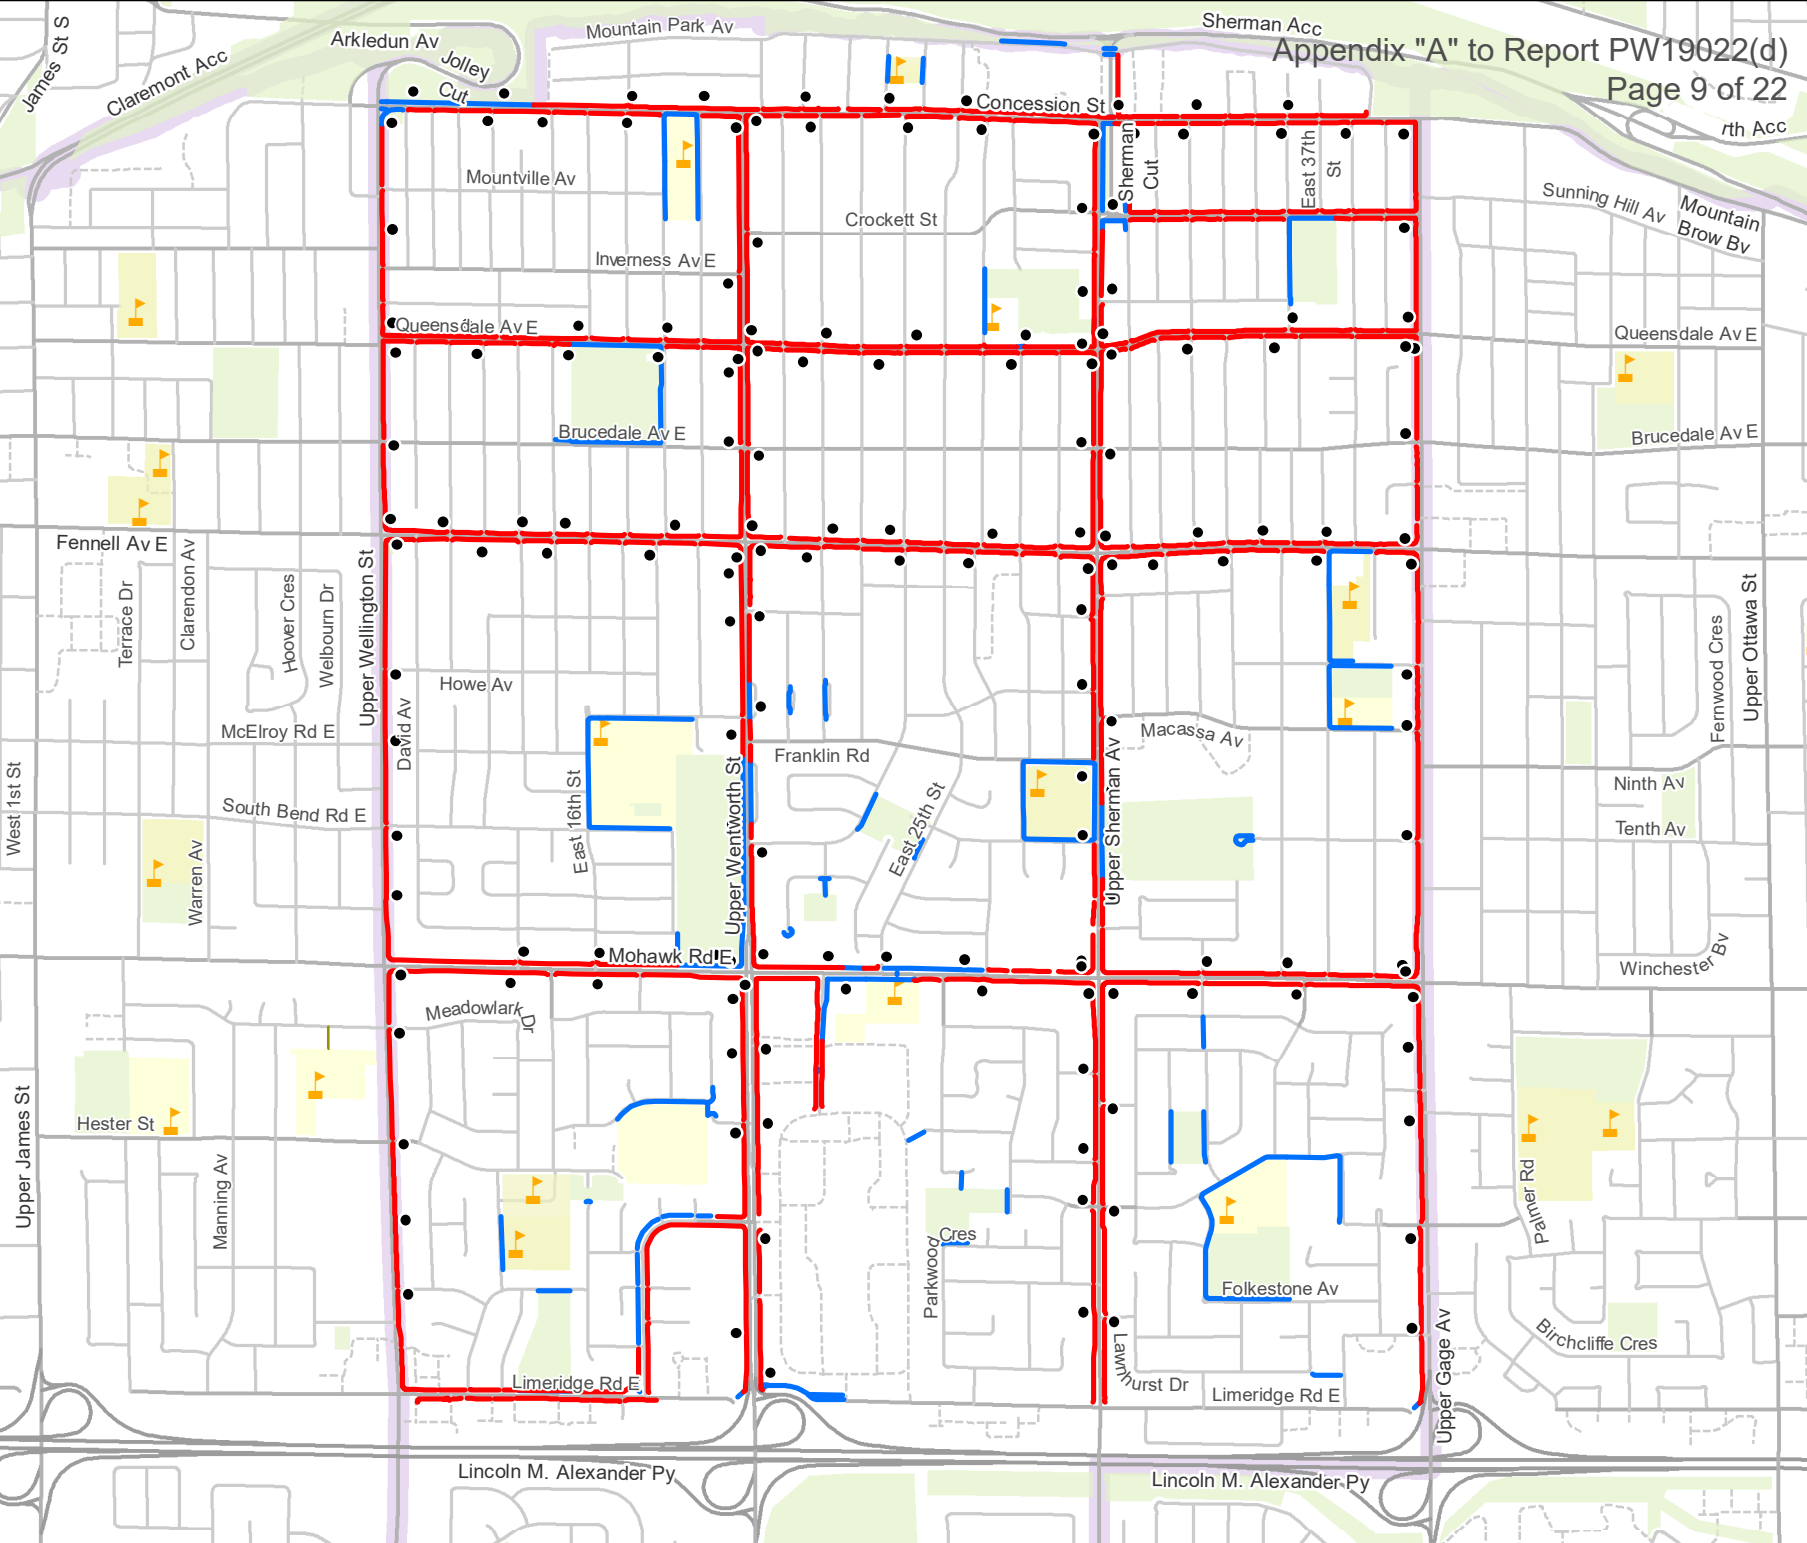

### Current Routes and New Additions

### Ward 6 South

Current  
14.69 km

New  
10.63 km

●  
Cleared Bus Stop

- - -  
Private road

🚩  
School

🌳  
Park

October 2021