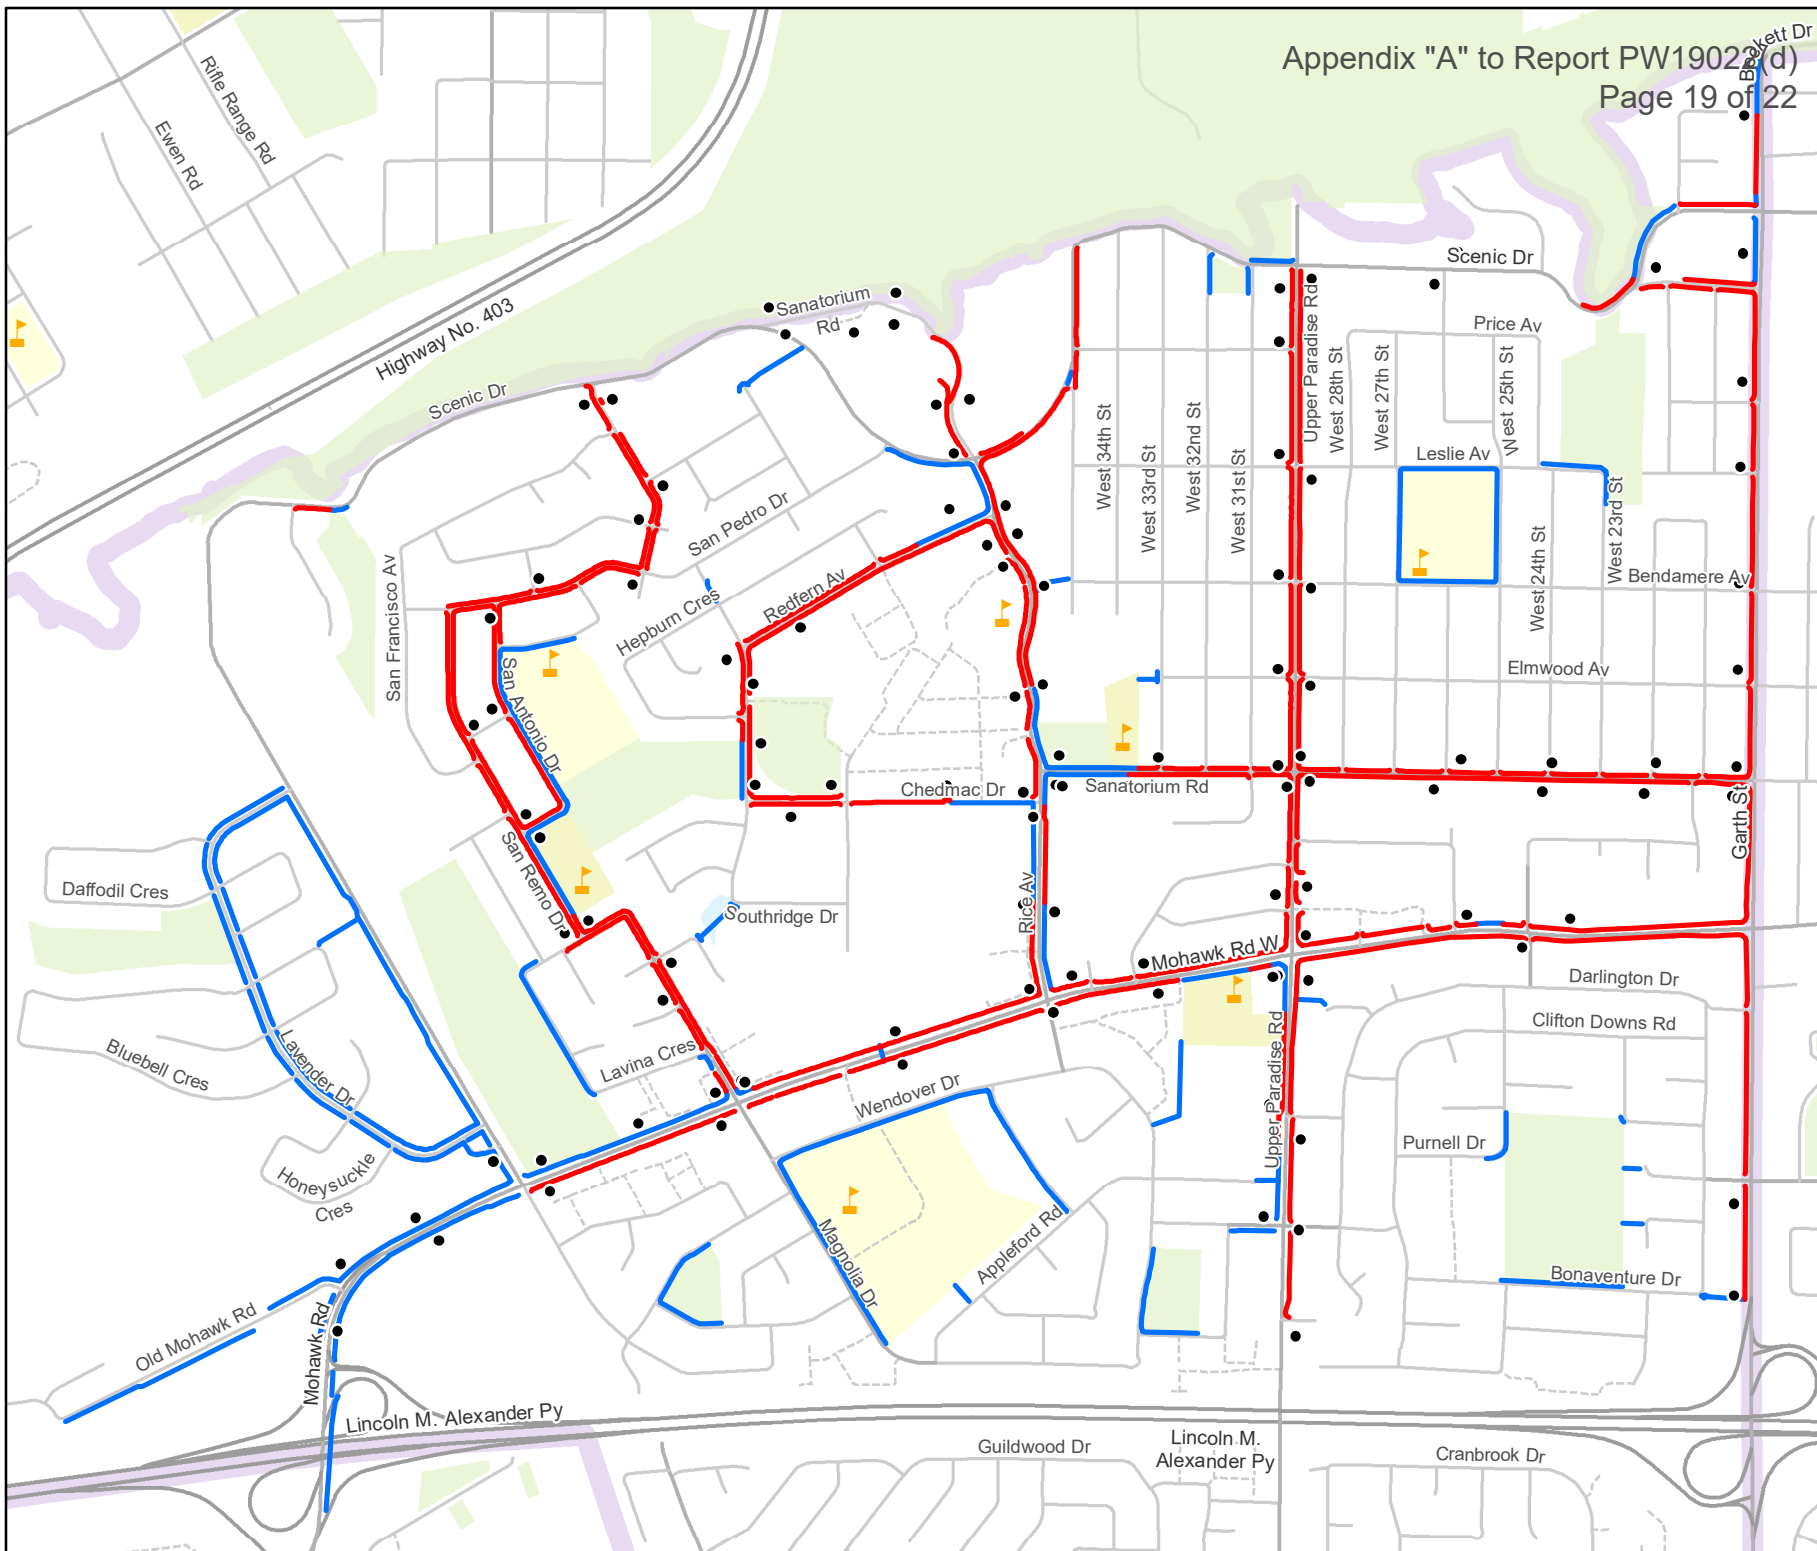

### Current Routes and New Additions

Ward 14 North

Current  
12.45 km

New  
18.91 km

Cleared Bus Stop

- Private road
- School
- Park

October 2021

Hamilton  
Transportation Operations  
& Maintenance