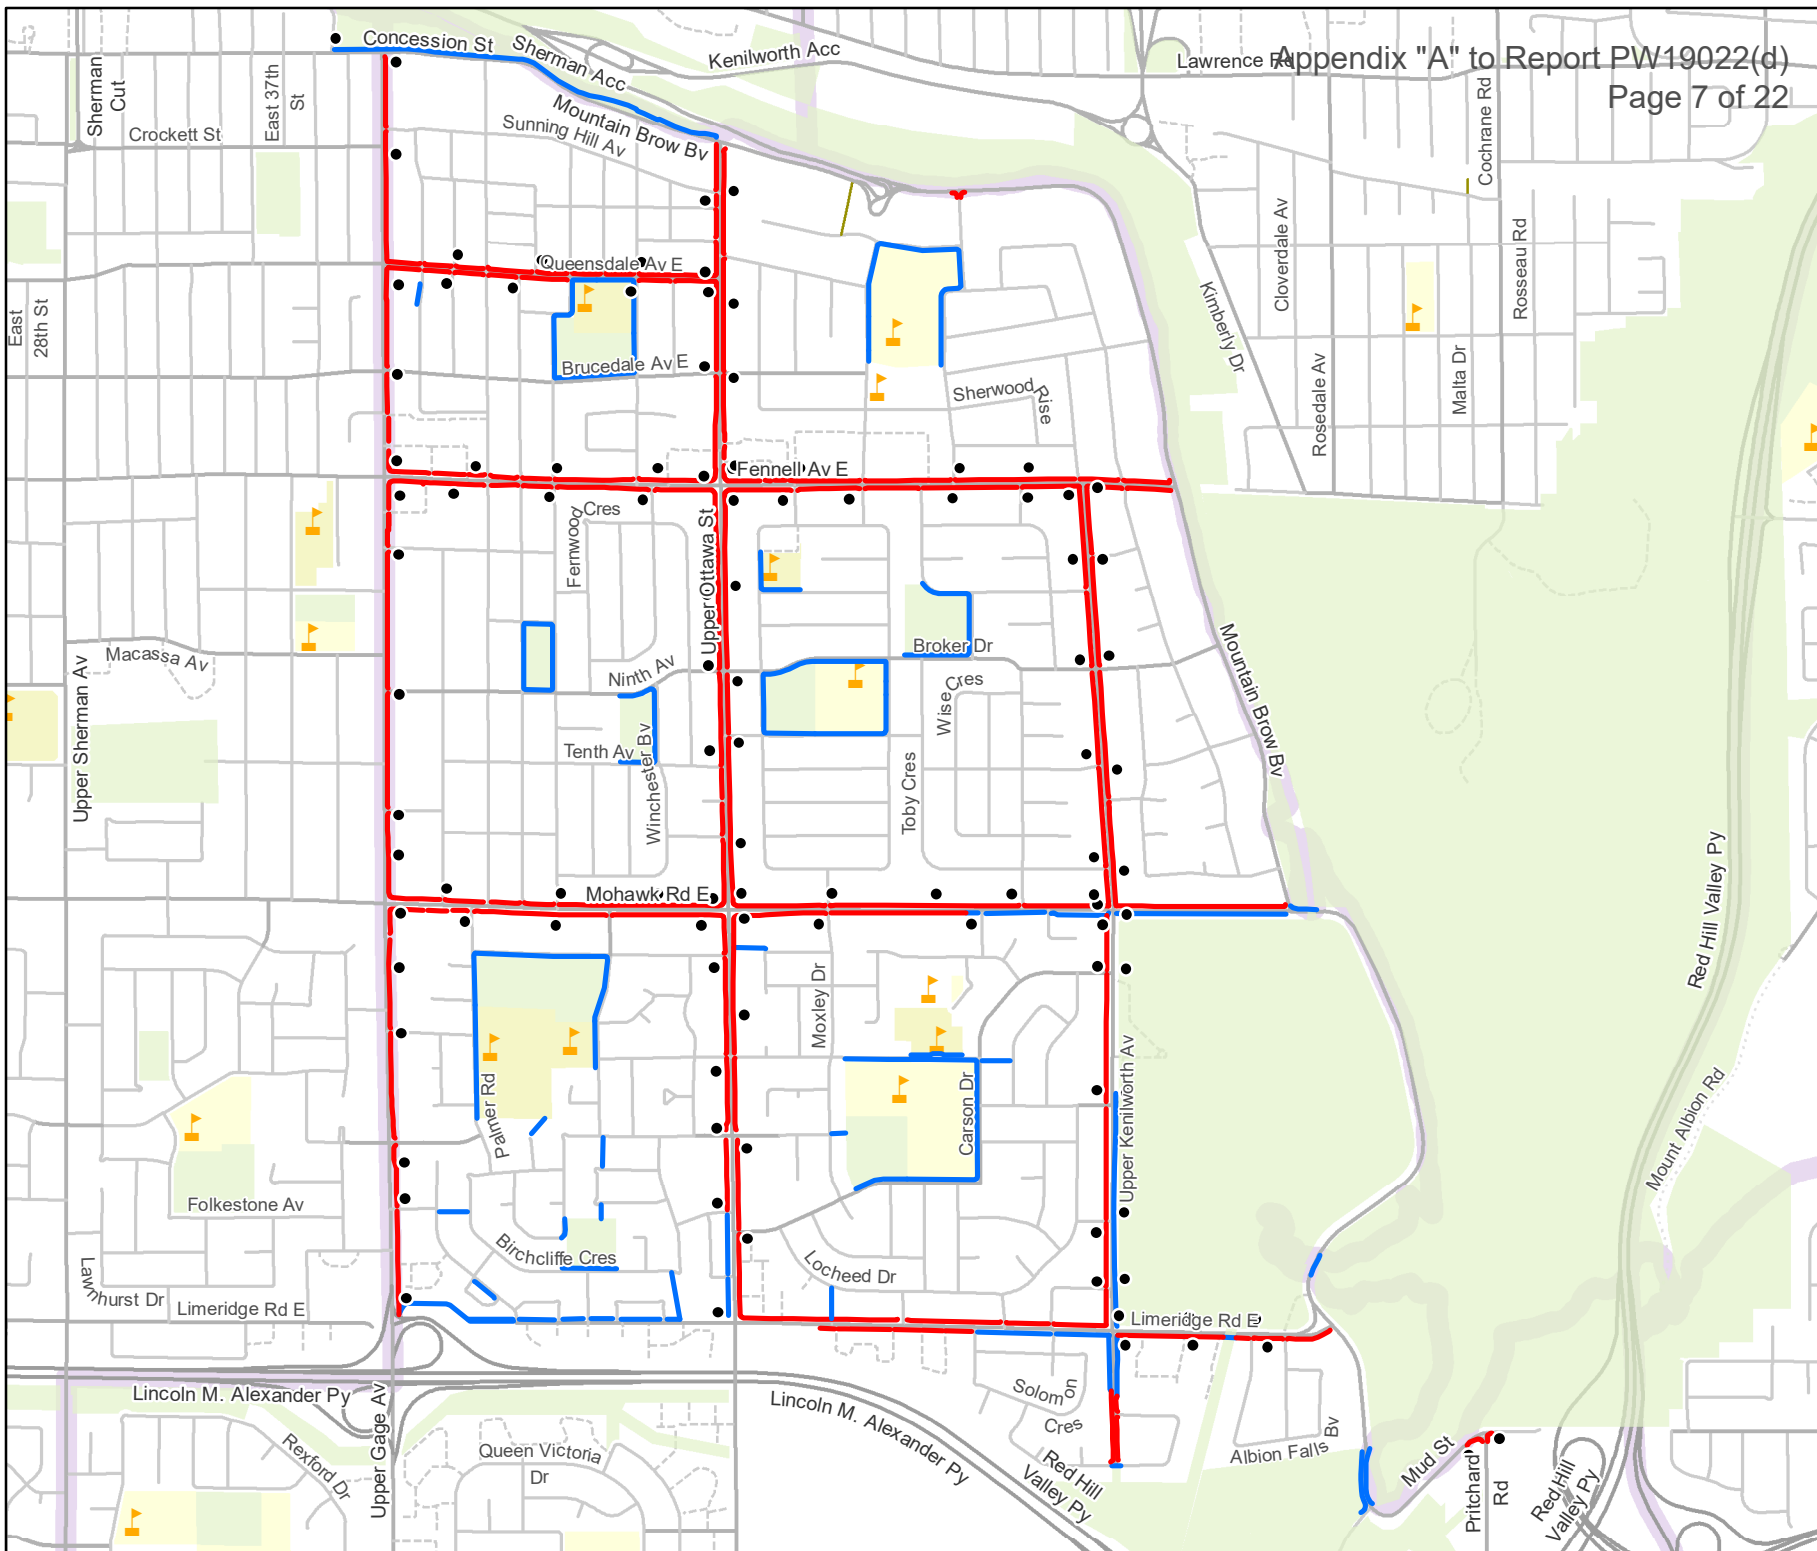

### Current Routes and New Additions

### Ward 5 Beach

 Current  
2.32 km

 New  
6.24 km

 Cleared Bus Stop

 Private road

 School

 Park

October 2021