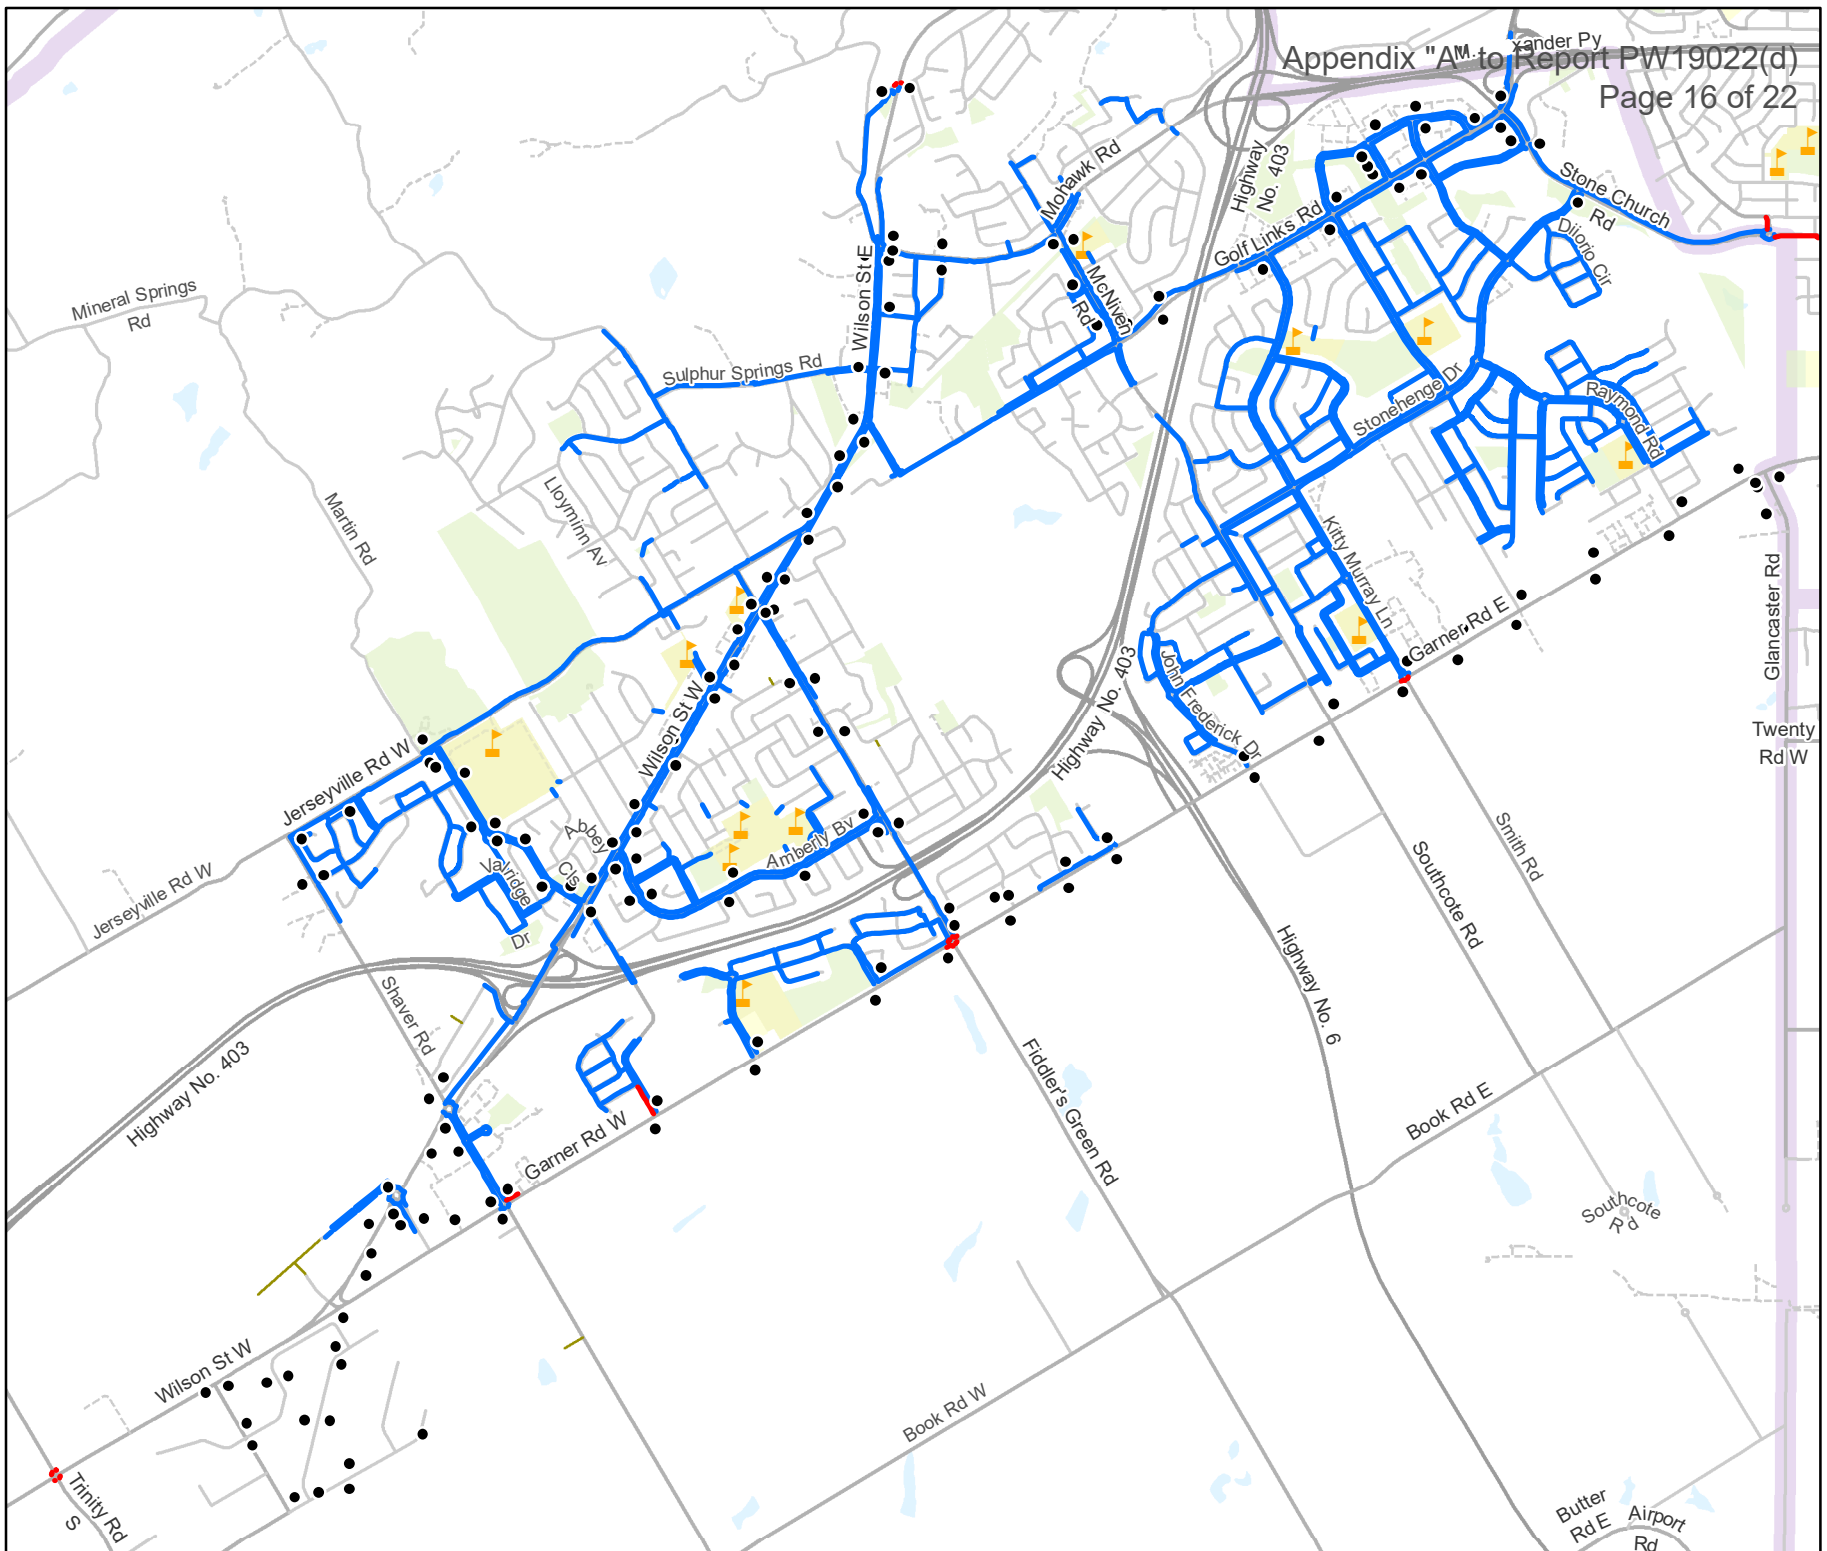

### Current Routes and New Additions

### Ward 12 Ancaster

Current  
101 km

New  
0.67 km

●  
Cleared Bus Stop

- - -  
Private road

🚦  
School

🌳  
Park

October 2021