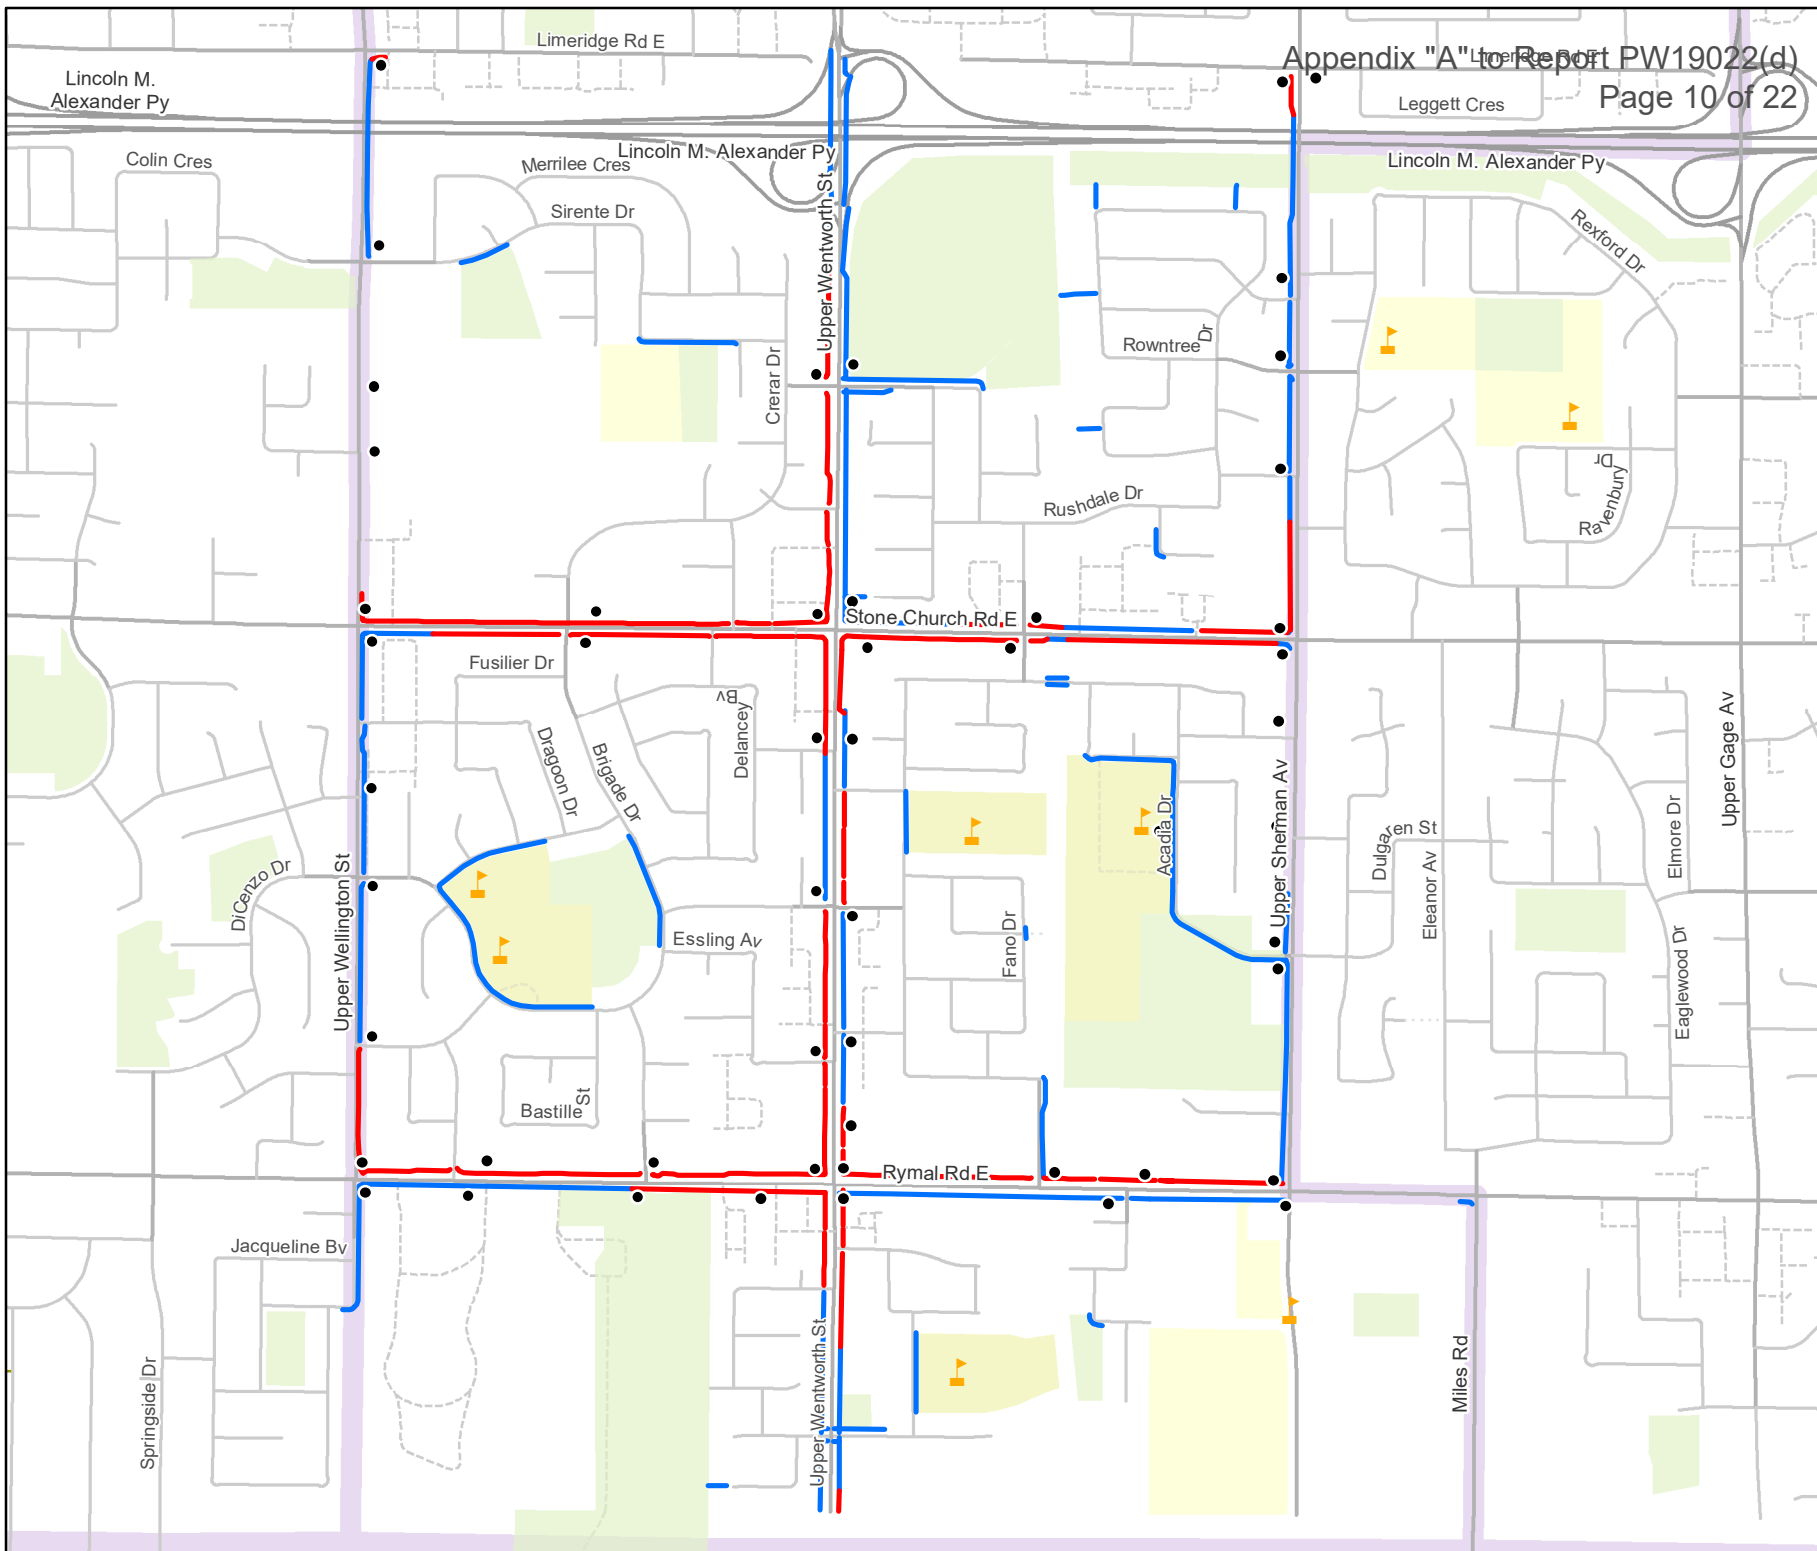

### Current Routes and New Additions

### Ward 7 South

 Current  
10.17 km

 New  
7.17 km

 Cleared Bus Stop

 Private road

 School

 Park

October 2021