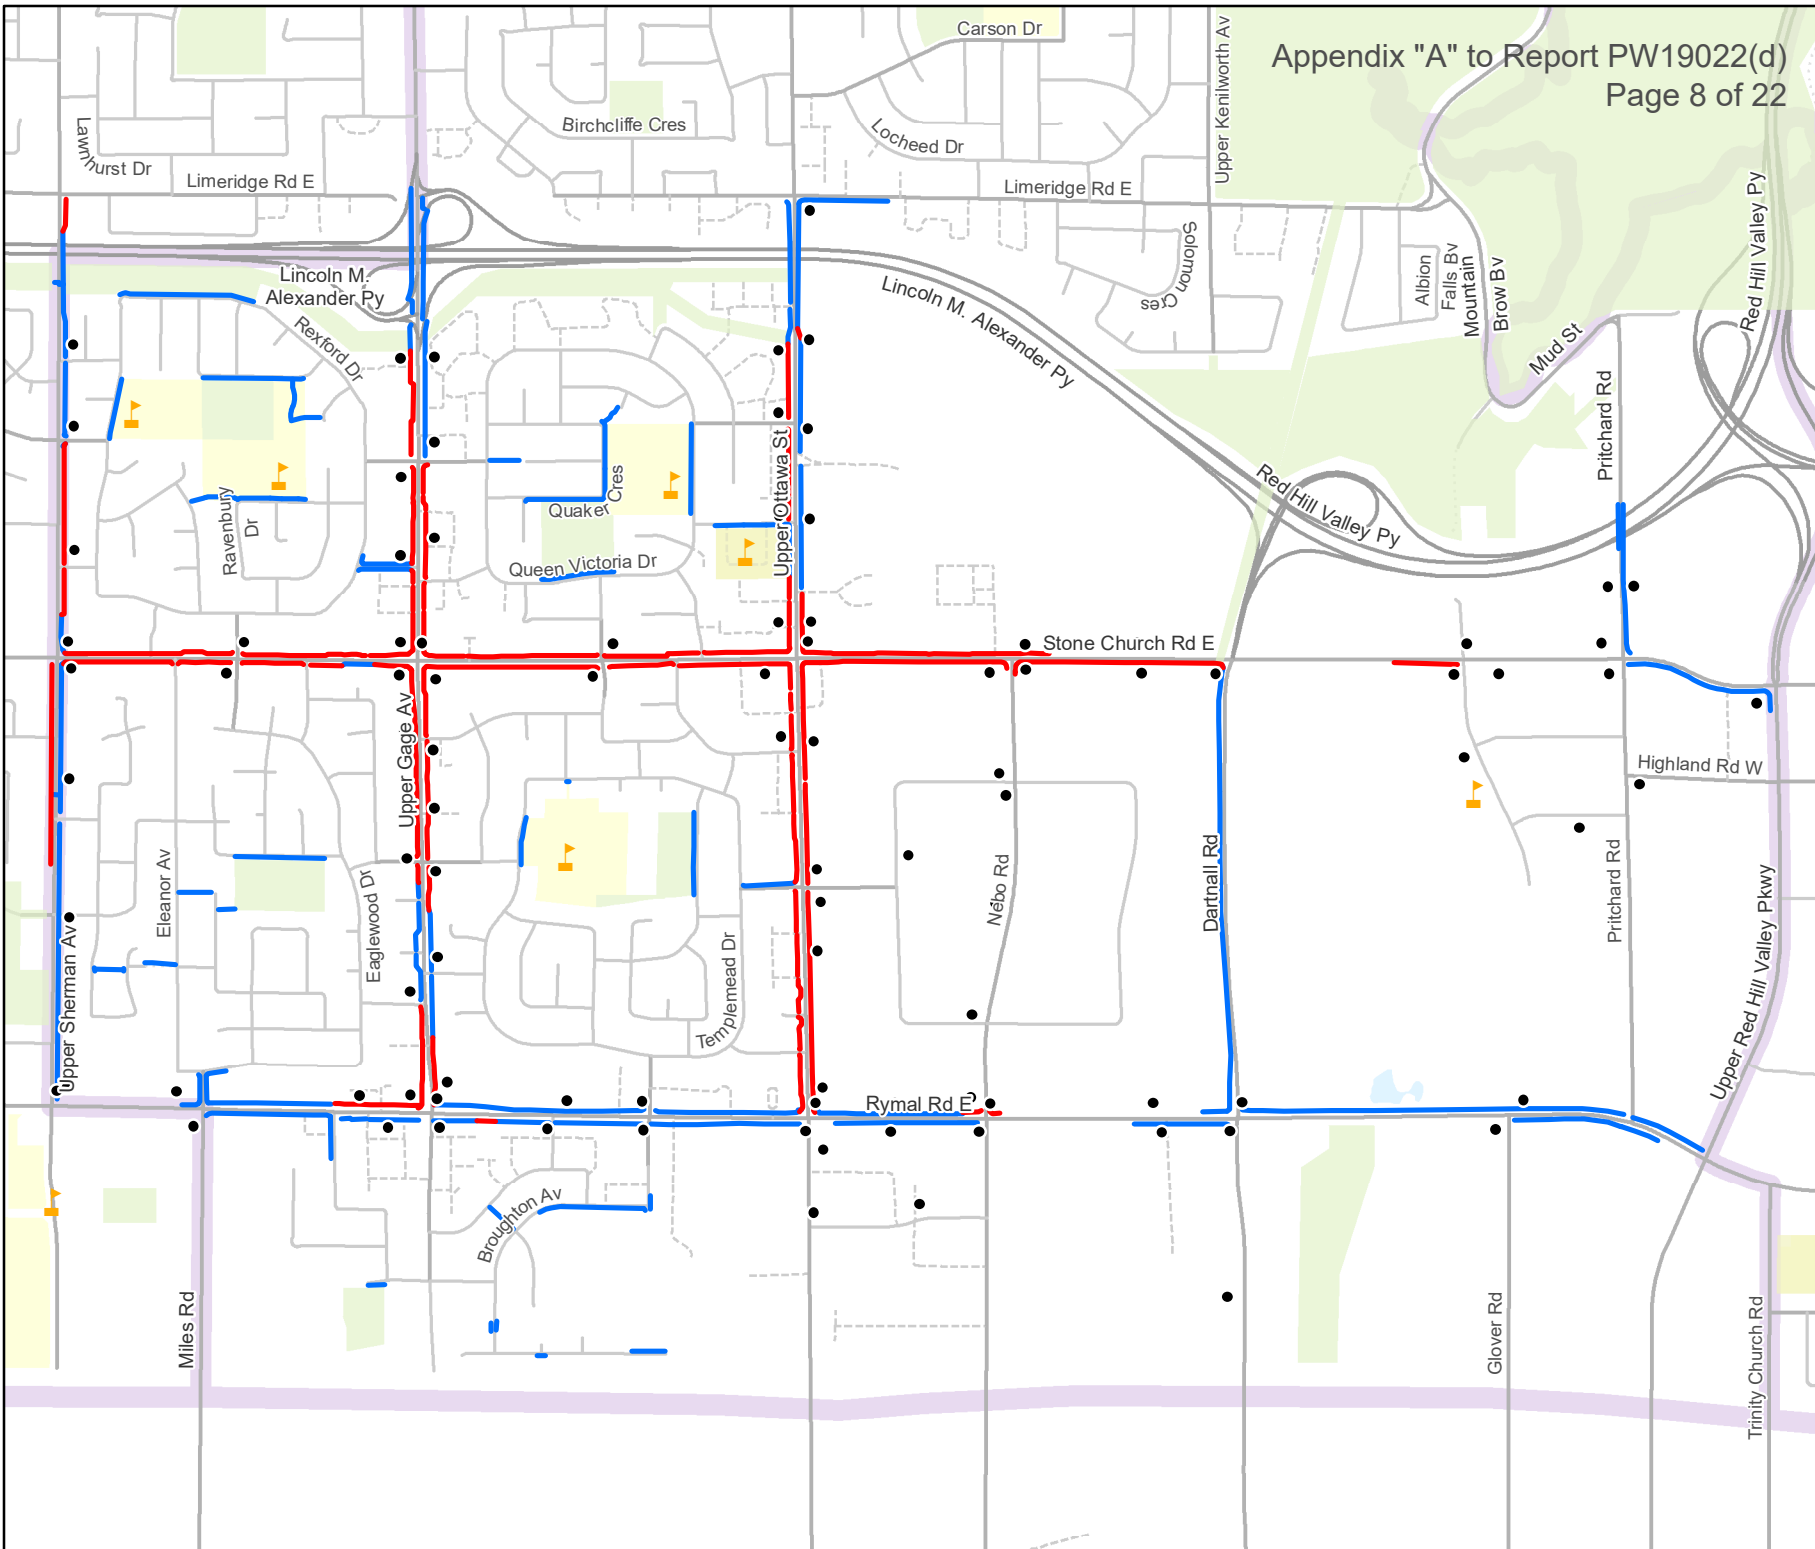

### Current Routes and New Additions

### Ward 6 South

Current  
14.69 km

New  
10.63 km

●  
Cleared Bus Stop

- - -  
Private road

🚩  
School

🌳  
Park

October 2021