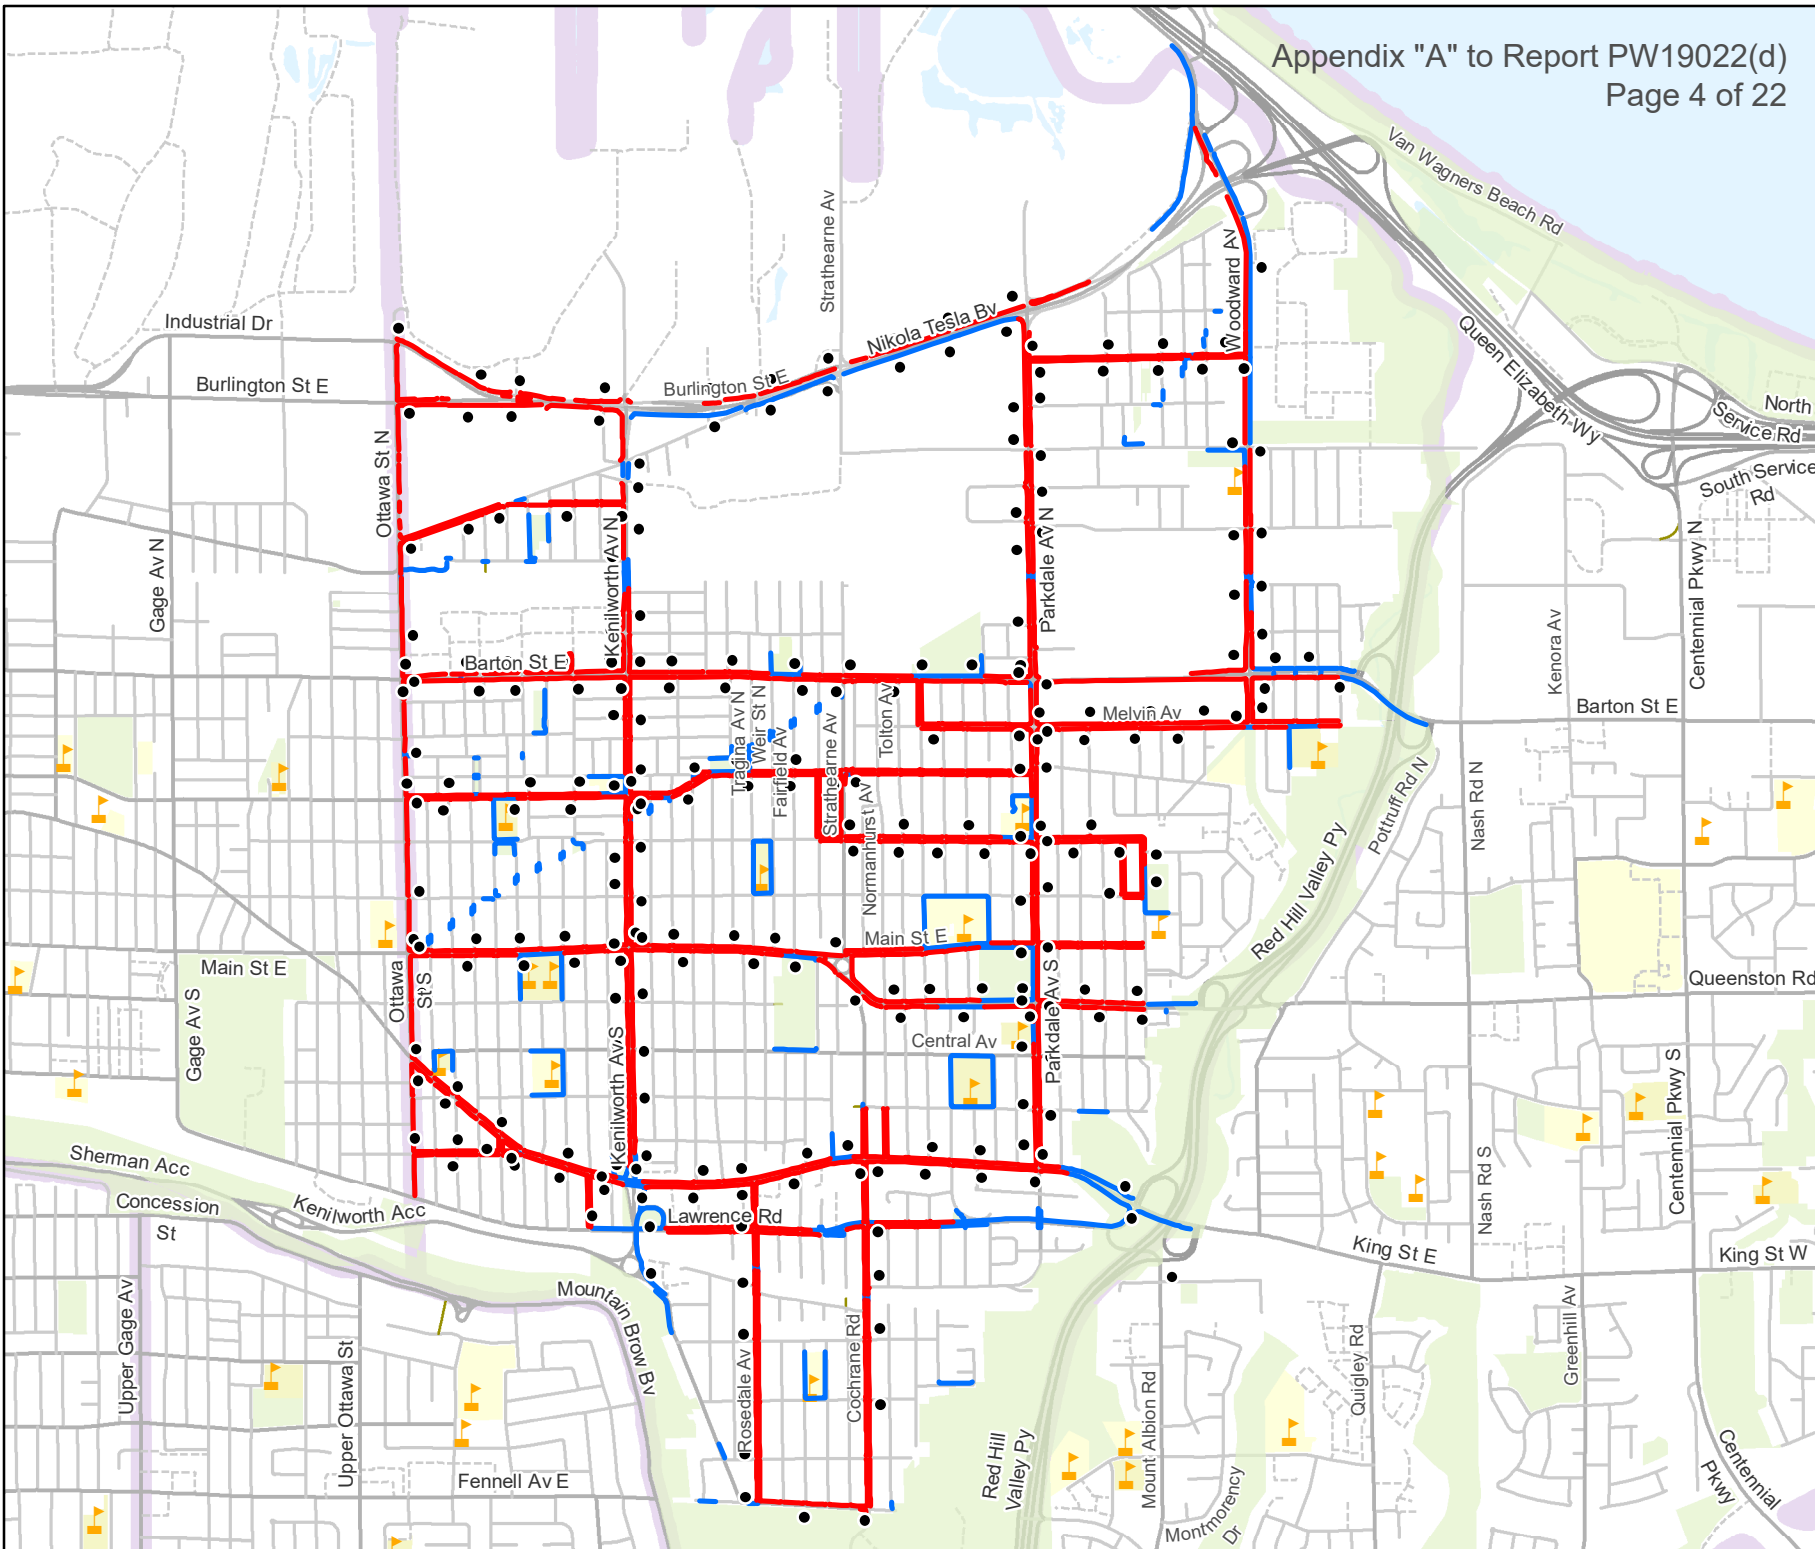

### Current Routes and New Additions

#### Ward 4

 Current  
19.36 km

 New  
55.34 km

 Cleared Bus Stop

 Private road

 School

 Park

October 2021