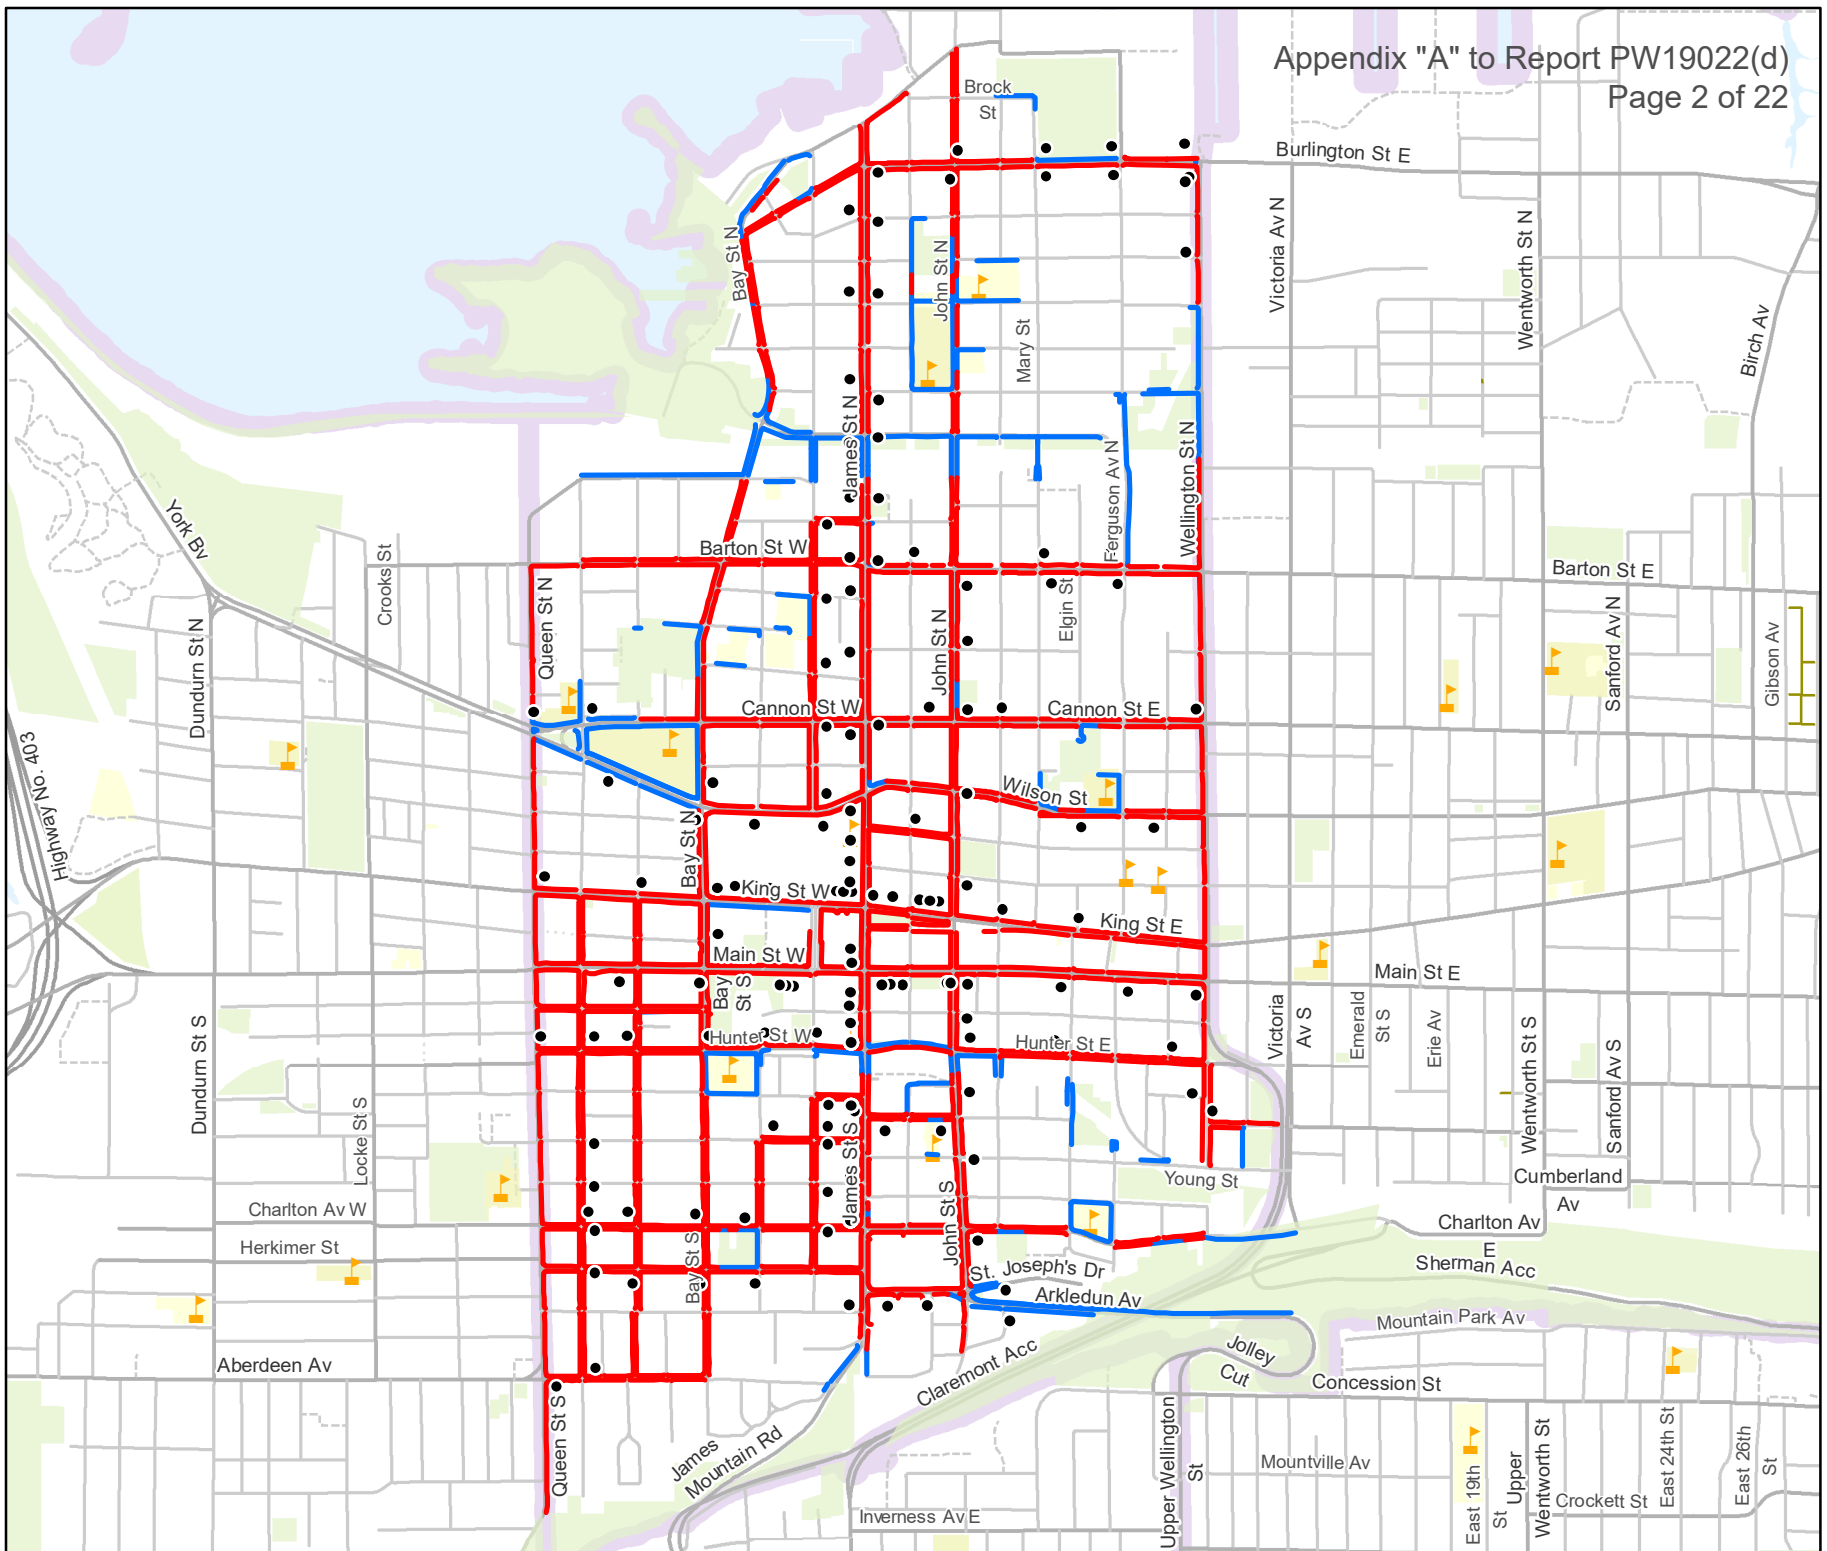

### Current Routes and New Additions

**Ward 2**

- ▬ Current  
14.22 km
- ▬ New  
51.06 km

- Cleared Bus Stop
- - - Private road
- ▬ School
- Park

October 2021

Hamilton  
Transportation Operations  
& Maintenance

### Current Routes and New Additions