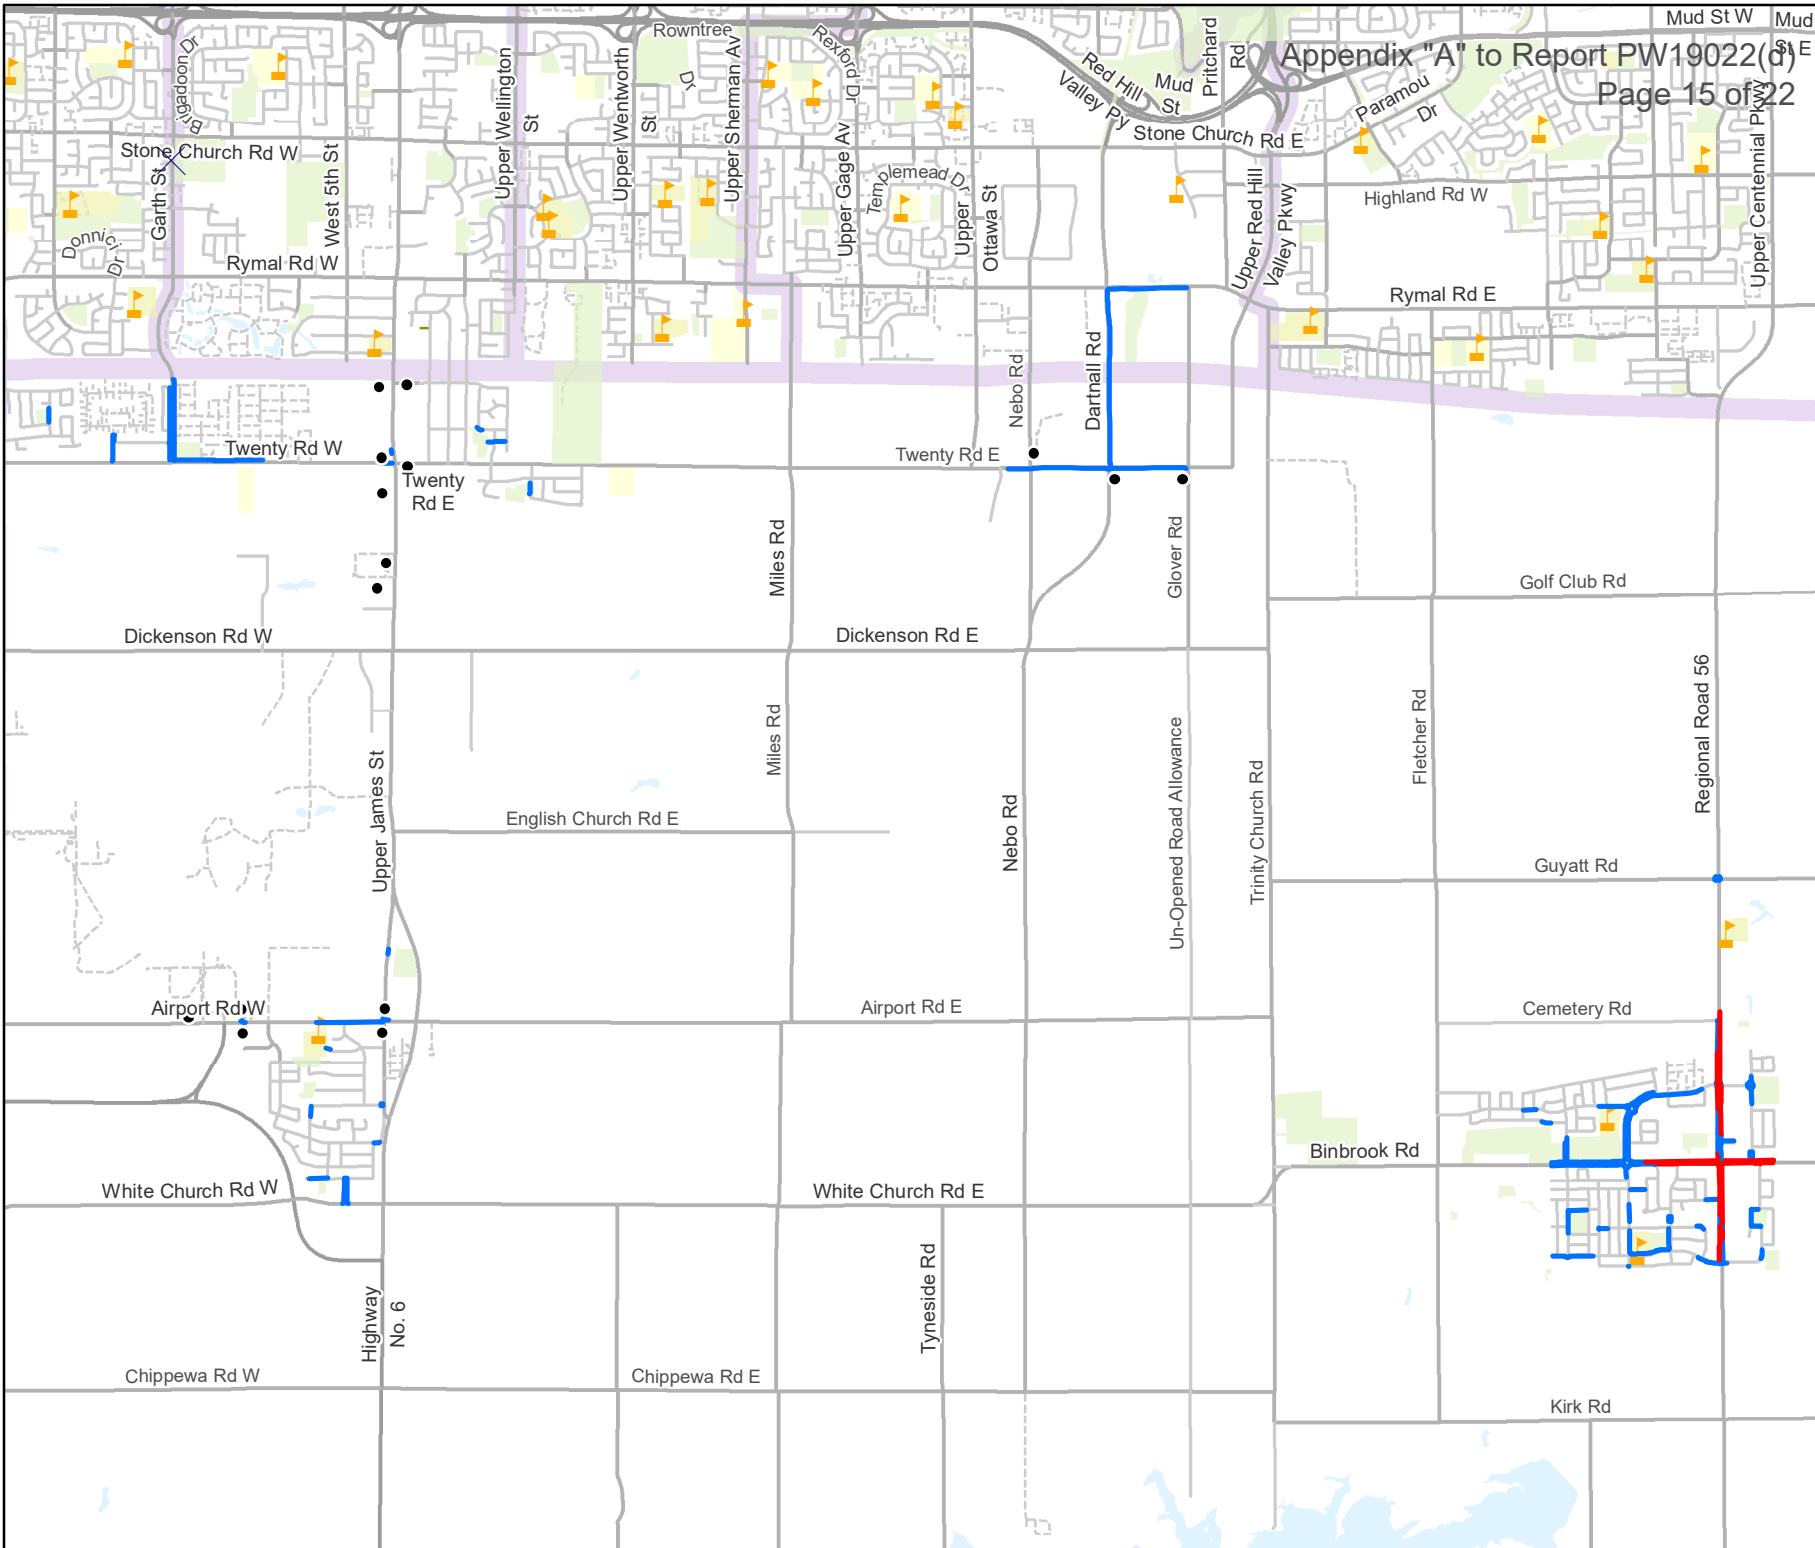

### Current Routes and New Additions

### Ward 10

-  Current  
28.2 km
-  New  
28.18 km

 Cleared Bus Stop

-  Private road
-  School
-  Park

October 2021

Hamilton  
Transportation Operations  
& Maintenance