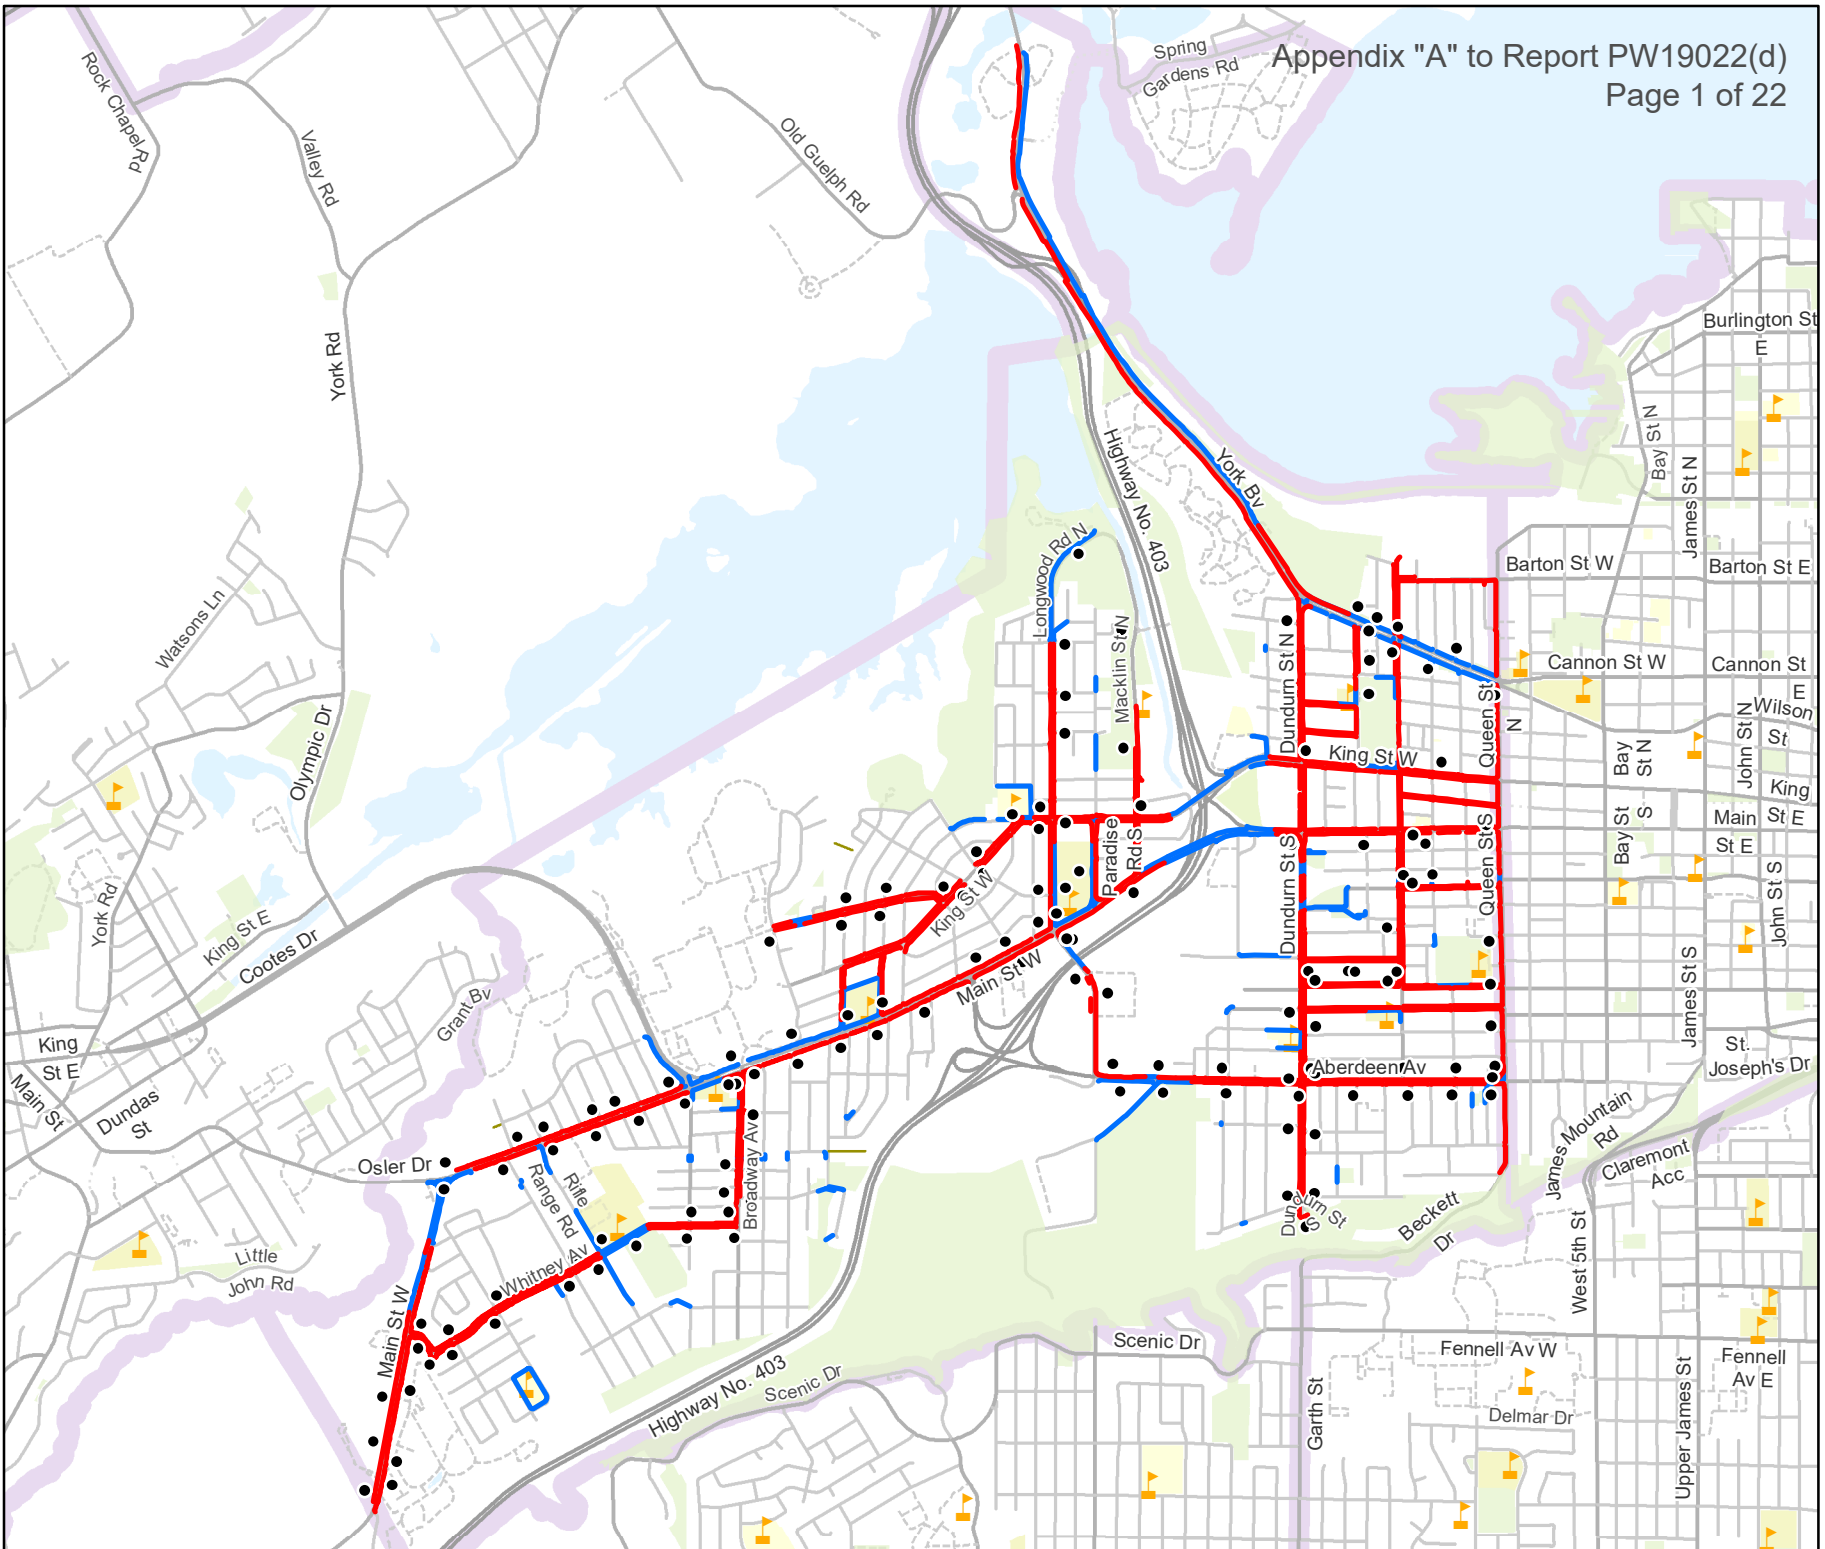

Hamilton
Transportation Operations
& Maintenance

Sidewalk Snow Clearing

Current Routes and New Additions

Ward
1

Current
16.26 km

New
42.74 km

Cleared Bus Stop

Private road

School

Park

October 2021