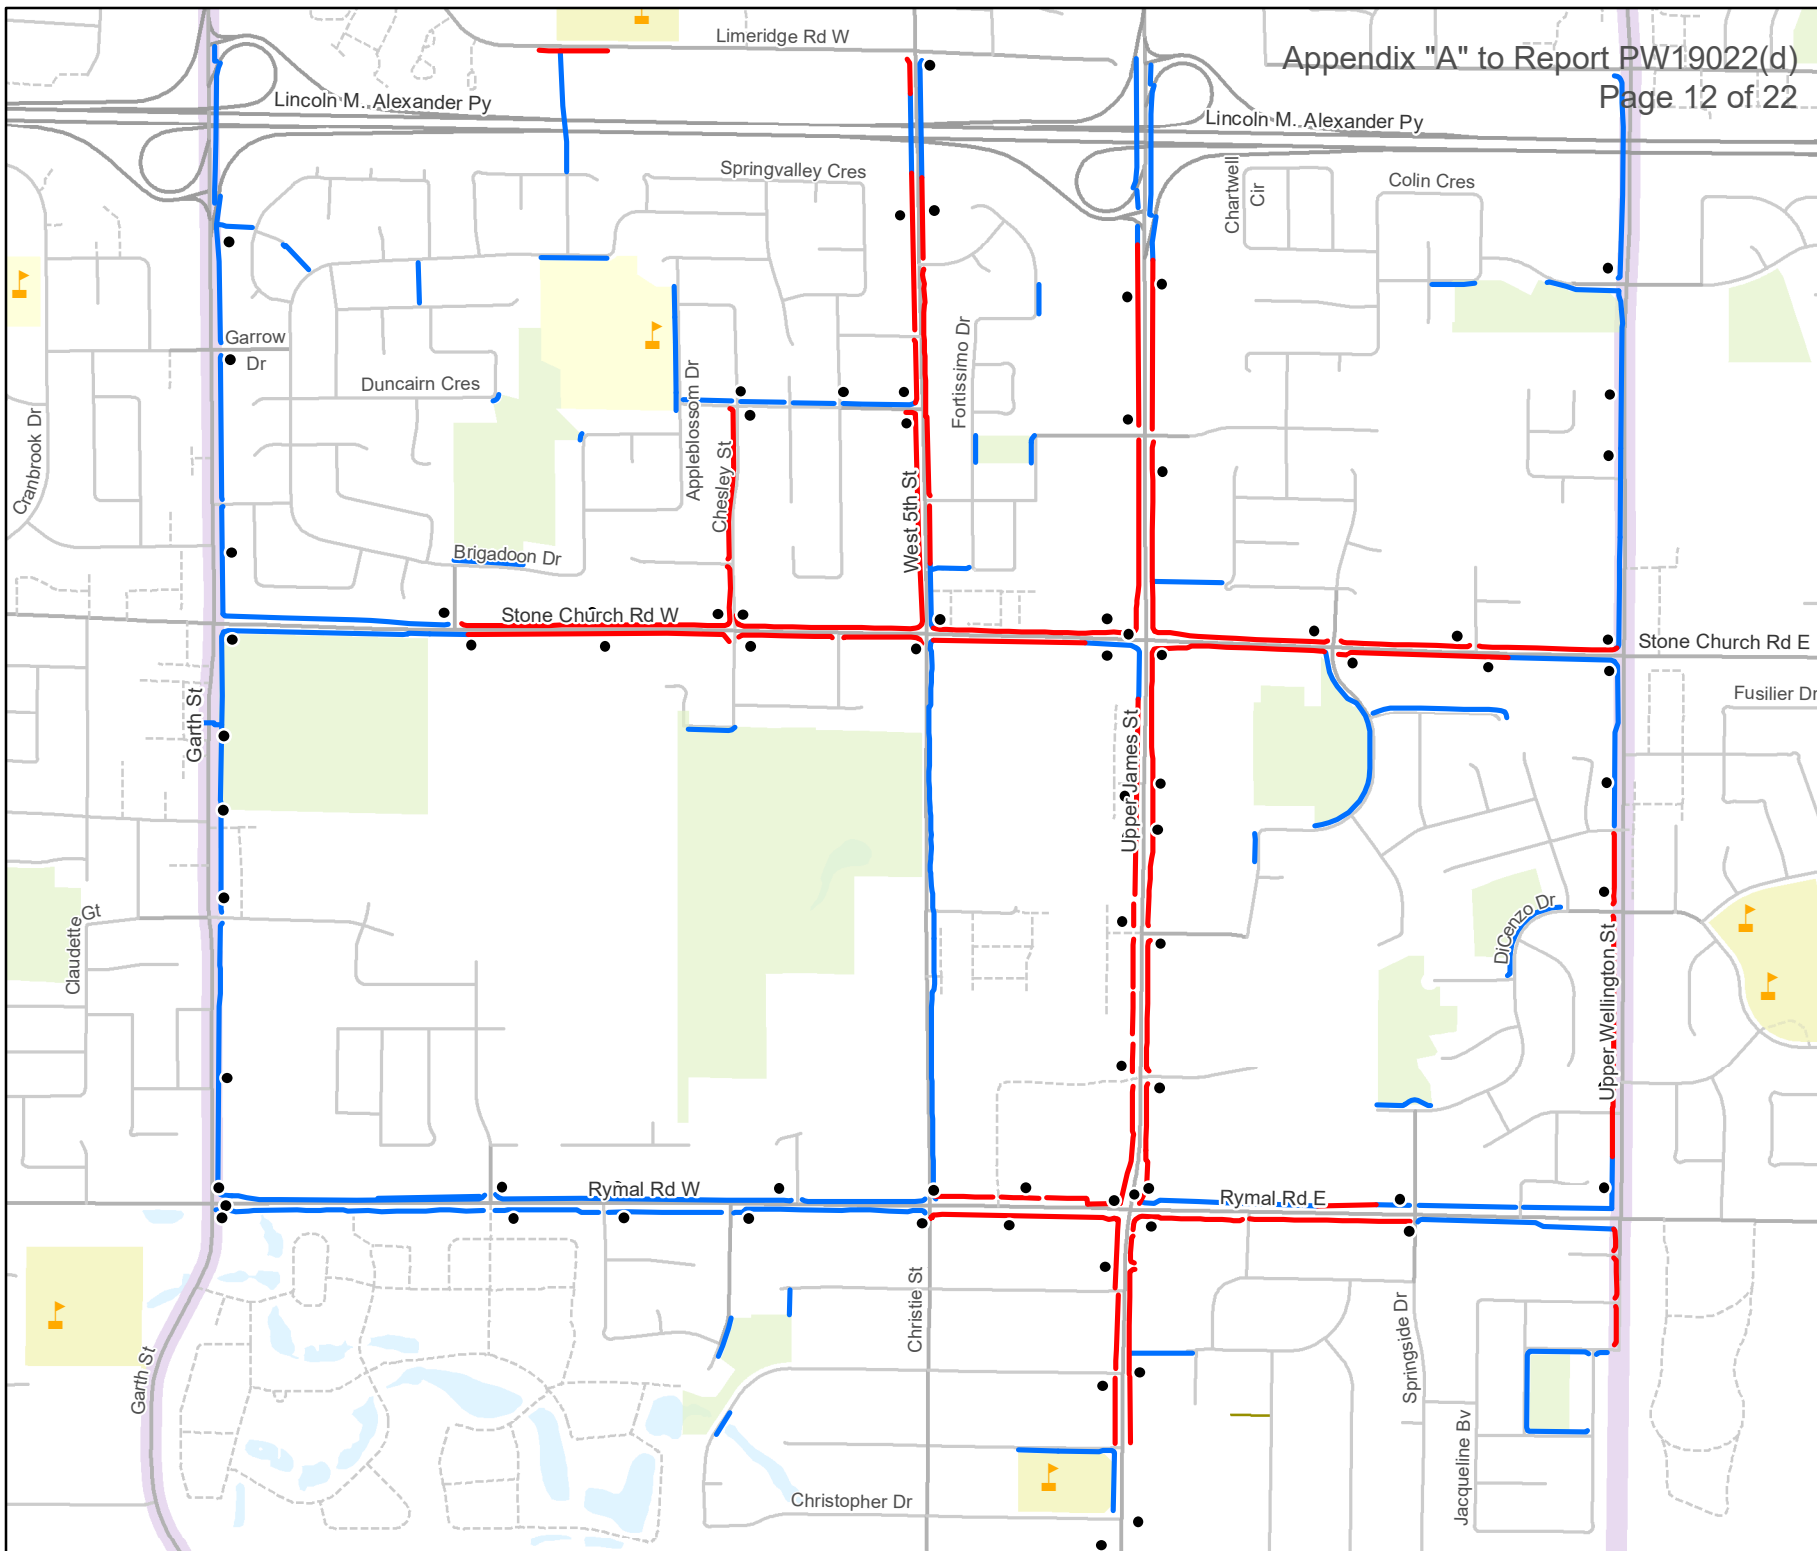

Hamilton
Transportation Operations
& Maintenance

Sidewalk Snow Clearing

Current Routes and New Additions

Ward
8
South

Current
14.41 km

New
11.31 km

●
Cleared Bus Stop

- - -
Private road

🚩
School

🌳
Park

October 2021