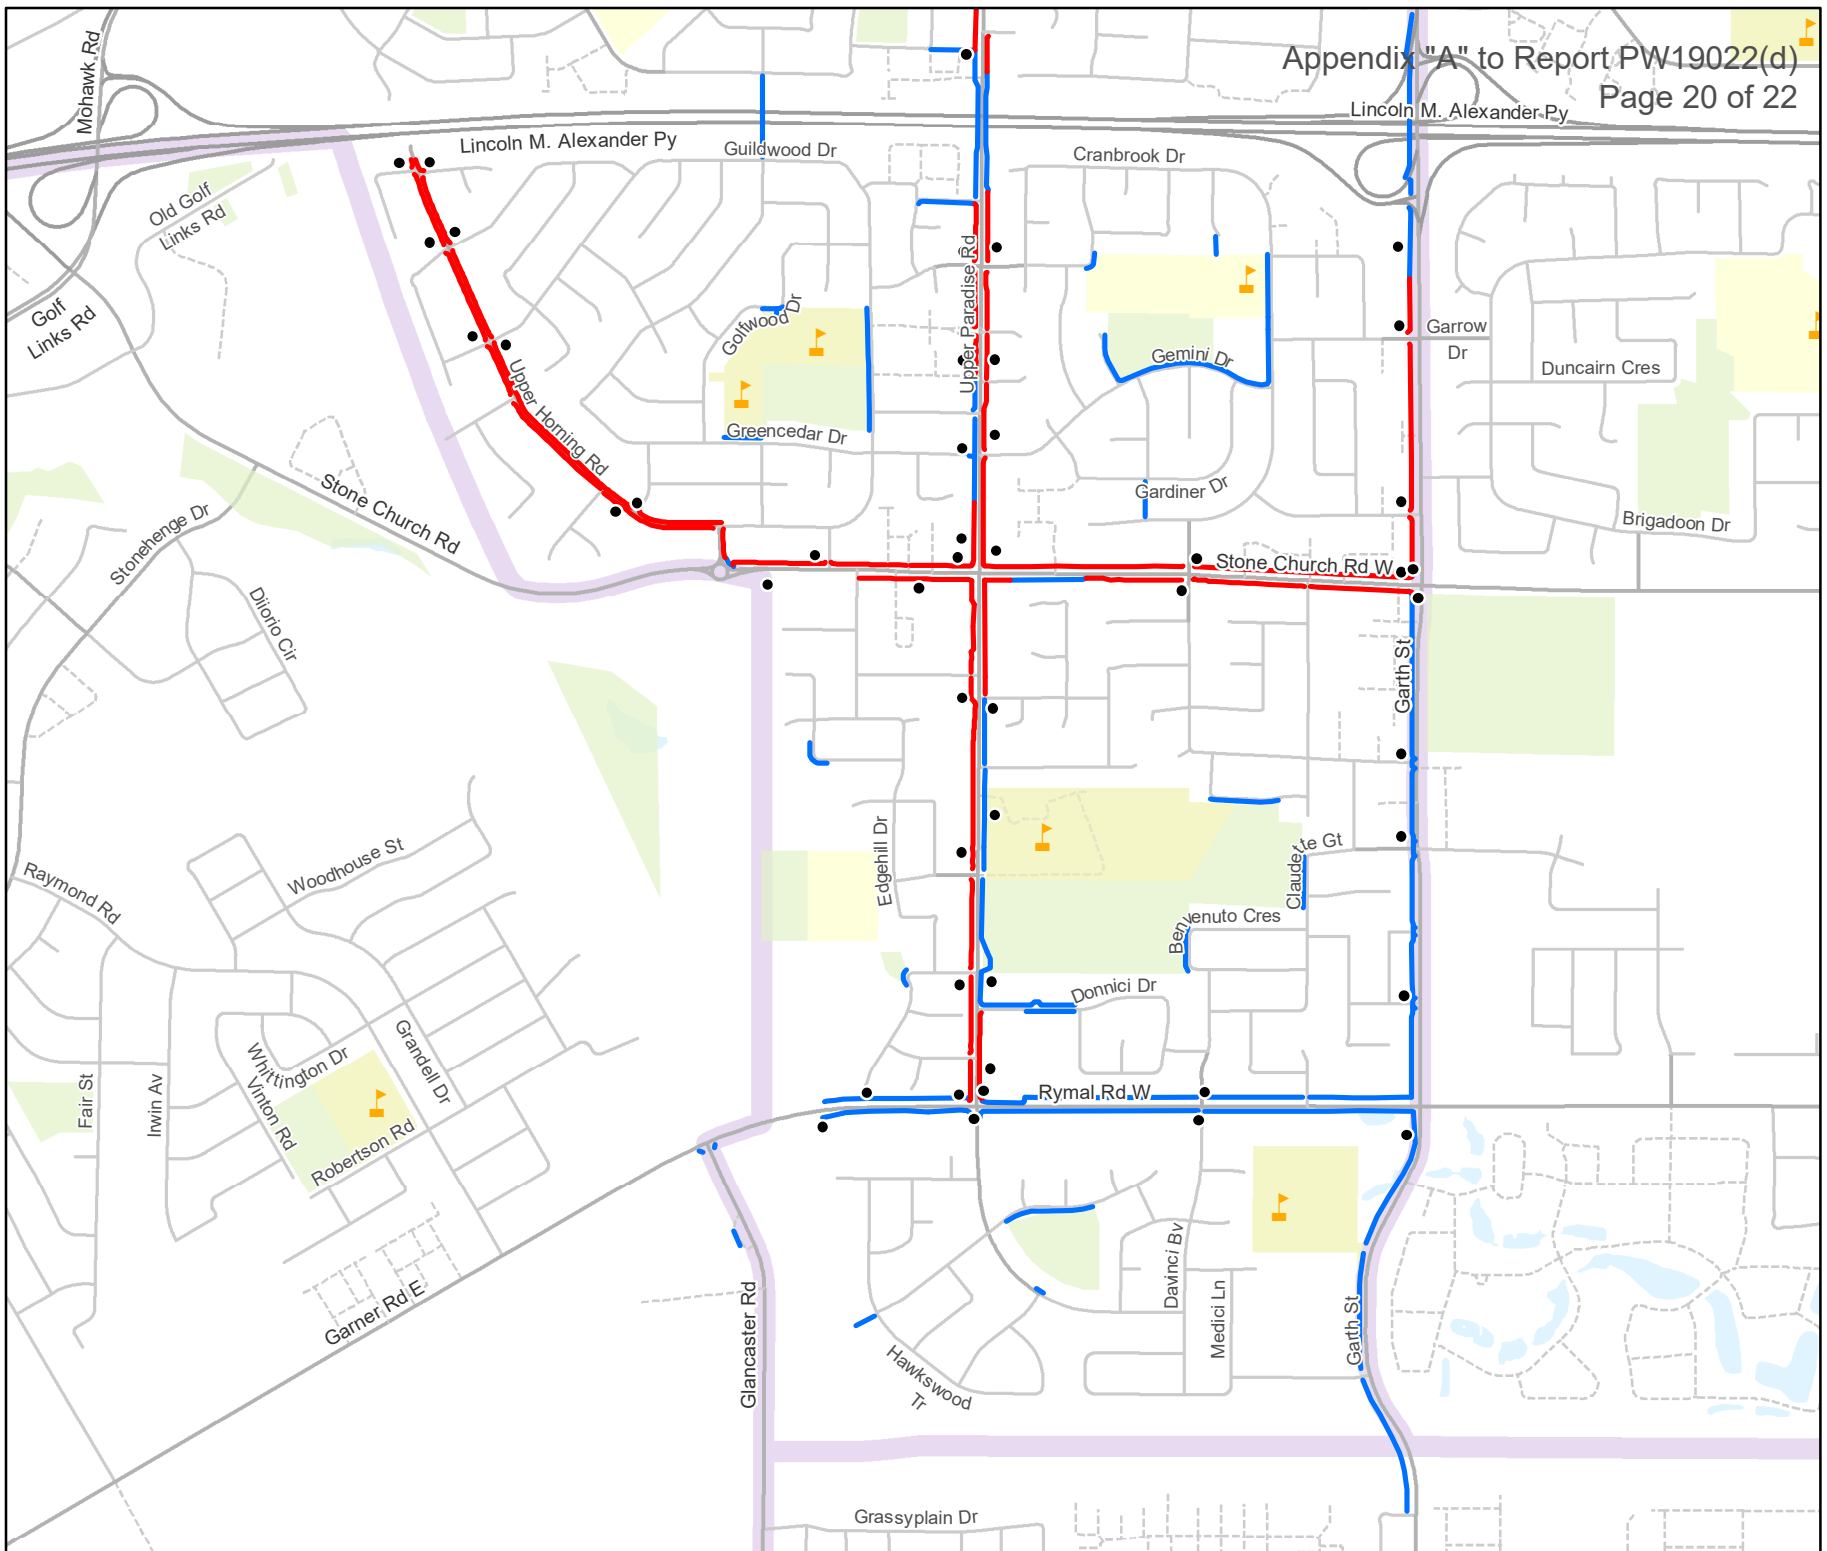

Hamilton
Transportation Operations
& Maintenance

Sidewalk Snow Clearing

Current Routes and New Additions

Ward
14
South

Current
8.28 km

New
7.38 km

●
Cleared Bus Stop

- - -
Private road

🚦
School

🌳
Park

October 2021