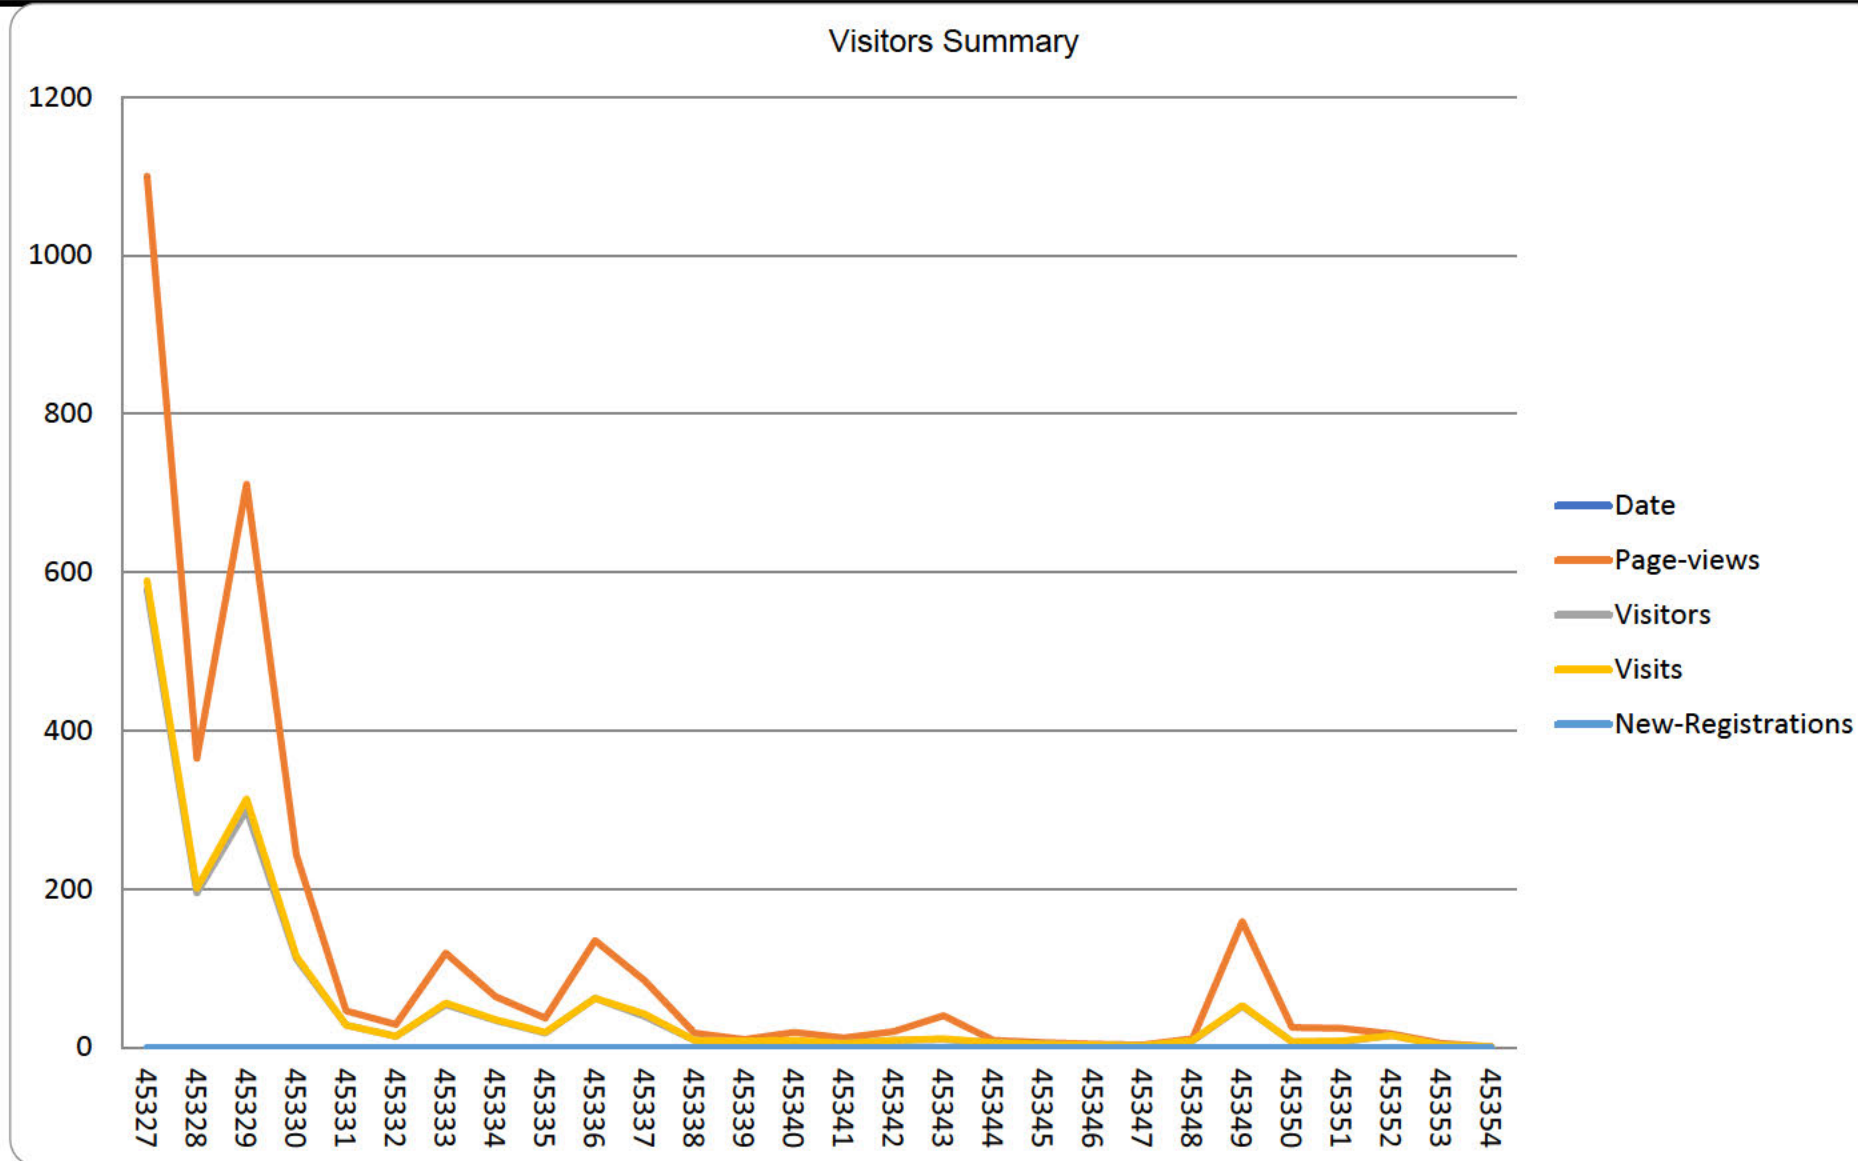

AWARE PARTICIPANTS	1,569
Aware Actions Performed	Participants
Visited at least one Page	1,569

ENGAGED PARTICIPANTS		620			INFORMED PARTICIPANTS		872
Engaged Actions Performed	Registered	Unverified	Anonymous	Informed Actions Performed	Participants		
Contributed on Forums	0	0	0	Viewed a video	0		
Participated in Surveys	3	0	617	Viewed a photo	0		
Contributed to Newsfeeds	0	0	0	Downloaded a document	0		
Participated in Quick Polls	0	0	0	Visited the Key Dates page	18		
Posted on Guestbooks	0	0	0	Visited an FAQ list Page	178		
Contributed to Stories	0	0	0	Visited Instagram Page	0		
Asked Questions	0	0	0	Visited Multiple Project Pages	250		
Placed Pins on Places	0	0	0	Contributed to a tool (engaged)	620		
Contributed to Ideas	0	0	0				

Date	Page-views	Visitors	Visits	New-Registrations
2/5/2024	1100	578	589	0
2/6/2024	365	195	201	0
2/7/2024	711	300	314	0
2/8/2024	243	112	115	0
2/9/2024	46	28	28	0
2/10/2024	29	14	14	0
2/11/2024	119	54	56	0
2/12/2024	64	34	35	0
2/13/2024	37	18	19	0
2/14/2024	135	62	62	0
2/15/2024	84	39	42	0
2/16/2024	18	9	9	0
2/17/2024	10	8	8	0
2/18/2024	19	7	9	0
2/19/2024	12	5	5	0
2/20/2024	20	9	9	0
2/21/2024	40	10	11	0
2/22/2024	9	6	6	0
2/23/2024	6	4	4	0
2/24/2024	4	3	3	0
2/25/2024	3	2	2	0
2/26/2024	11	8	9	0
2/27/2024	159	52	53	0
2/28/2024	25	7	7	0
2/29/2024	24	7	8	0
3/1/2024	17	15	15	0
3/2/2024	5	3	3	0
3/3/2024	1	1	1	0