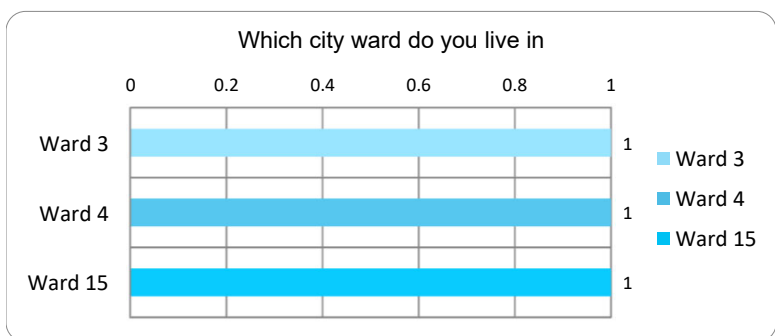

SURVEY TOOL:

FEBRUARY 5, 2024 TO MARCH 3, 2024

Survey Responses Graph

Tool Status	Archived
Visitors	775
Contributors	368
Registered	3
Unverified	0
Anonymous	365
Admin	0
SUBMISSIONS	368

Select your favourite name	Count
Magnolia Park	157
Wildflower Square	86
Chimney Swift Hall	88
Hoptree Place	20
Tamarack Park	50
Sparrow Commons	129
Sassafras Square	74
Coneflower Place	30
Brick and Arches Centre	100

DEMOGRAPHIC ANALYSIS of Contributors - Based on Sign-up form responses

Age Category	Count
14-24	1
25-34	1
35-44	1

Postal Code	Count
Hamilton ON L8L1X6	1
Hamilton ON L8H6N5	1
Freelon ON L8B0Z8	1

Which city ward do you live in?	Count
Ward 3	1
Ward 4	1
Ward 15	1