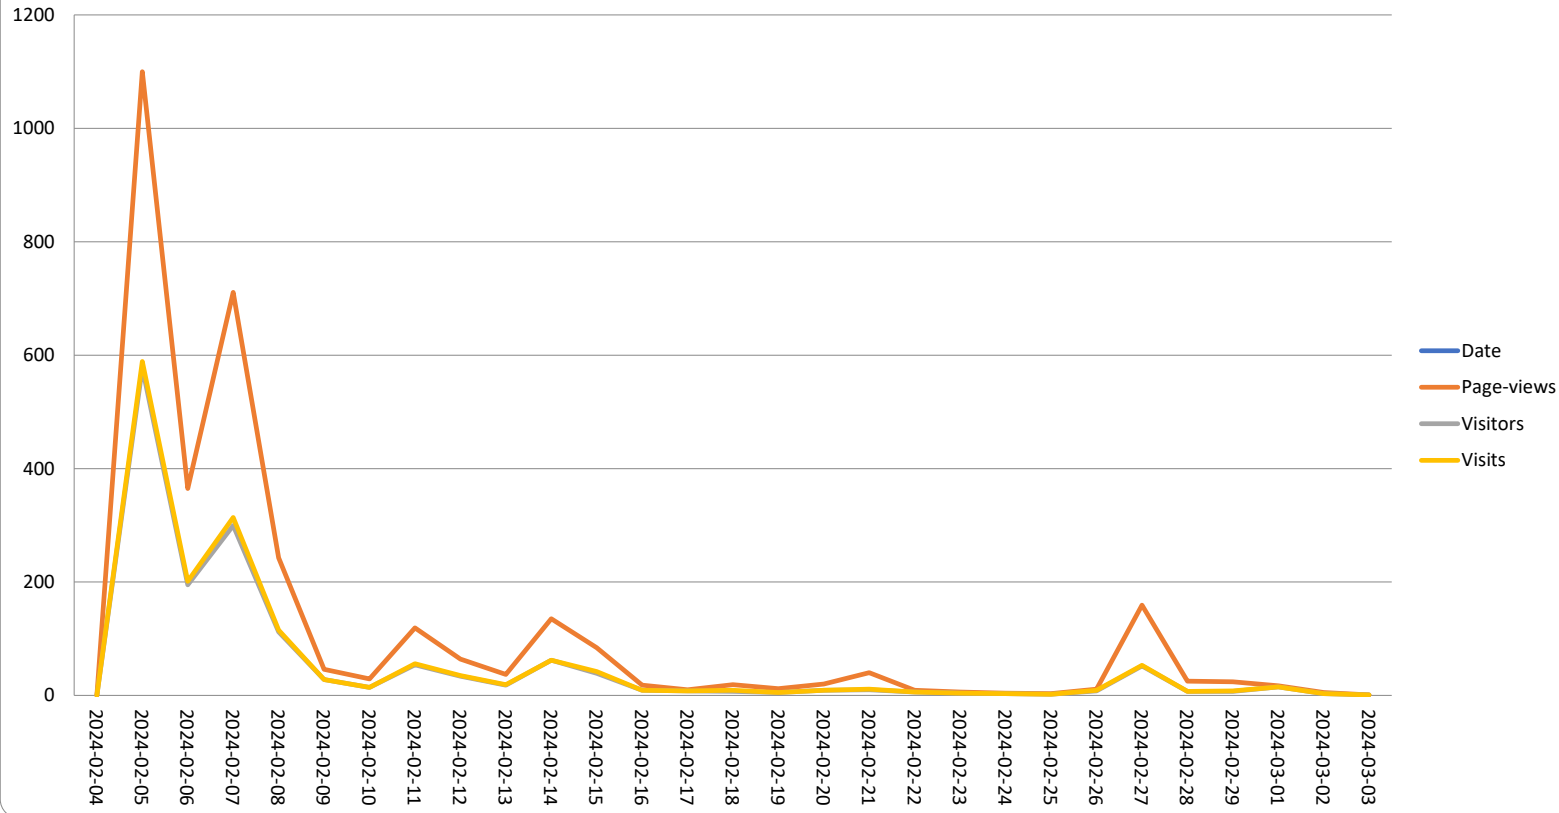

**PROJECT REPORT FOR ST. MARK'S CHURCH RENAMING
FEBRUARY 5, 2024 TO MARCH 3, 2024**

Visitors Summary

Project Highlights	
Total Visits	1.64 k
New Registrations	0
Video views	0
Photo Views	0
Document Downloads	0

AWARE PARTICIPANTS	1,569
Aware Actions Performed	Participants
Visited at least one Page	1,569

ENGAGED PARTICIPANTS		620			INFORMED PARTICIPANTS		872
Engaged Actions Performed	Registered	Unverified	Anonymous	Informed Actions Performed	Participants		
Contributed on Forums	0	0	0	Viewed a video	0		
Participated in Surveys	3	0	617	Viewed a photo	0		
Contributed to Newsfeeds	0	0	0	Downloaded a document	0		
Participated in Quick Polls	0	0	0	Visited the Key Dates page	18		
Posted on Guestbooks	0	0	0	Visited an FAQ list Page	178		
Contributed to Stories	0	0	0	Visited Instagram Page	0		
Asked Questions	0	0	0	Visited Multiple Project Pages	250		
Placed Pins on Places	0	0	0	Contributed to a tool (engaged)	620		
Contributed to Ideas	0	0	0