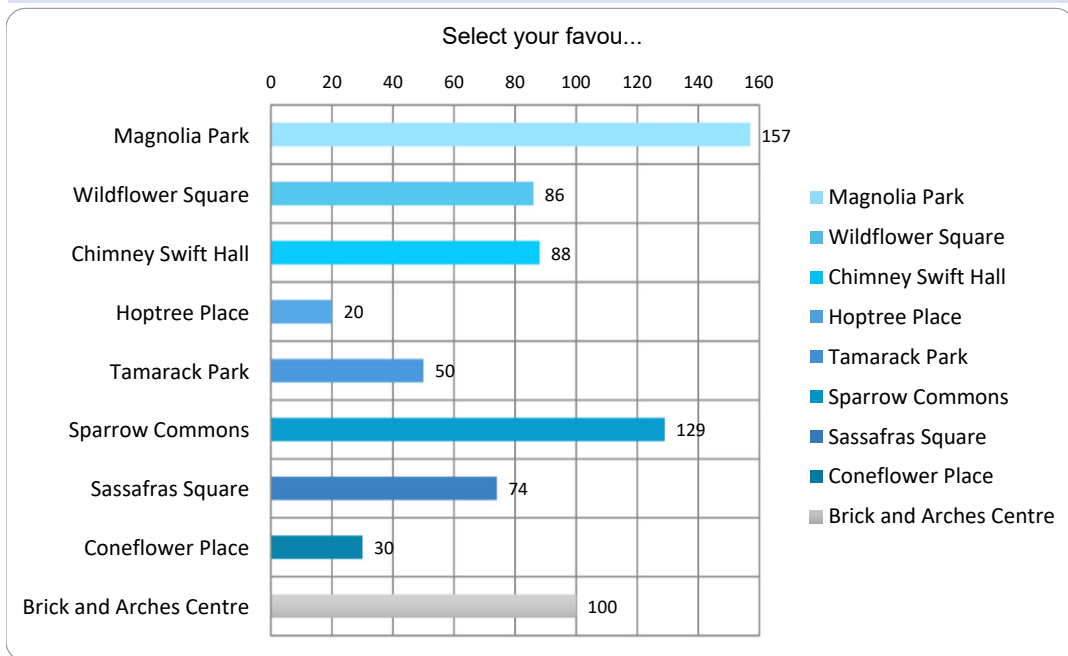

SURVEY TOOL:

FEBRUARY 5, 2024 TO MARCH 3, 2024

Survey Responses Graph

Tool Status	Archived
Visitors	775
Contributors	368
Registered	3
Unverified	0
Anonymous	365
Admin	0
SUBMISSIONS	368

Select your favourite name	Count
Magnolia Park	157
Wildflower Square	86
Chimney Swift Hall	88
Hoptree Place	20
Tamarack Park	50
Sparrow Commons	129
Sassafras Square	74
Coneflower Place	30
Brick and Arches Centre	100