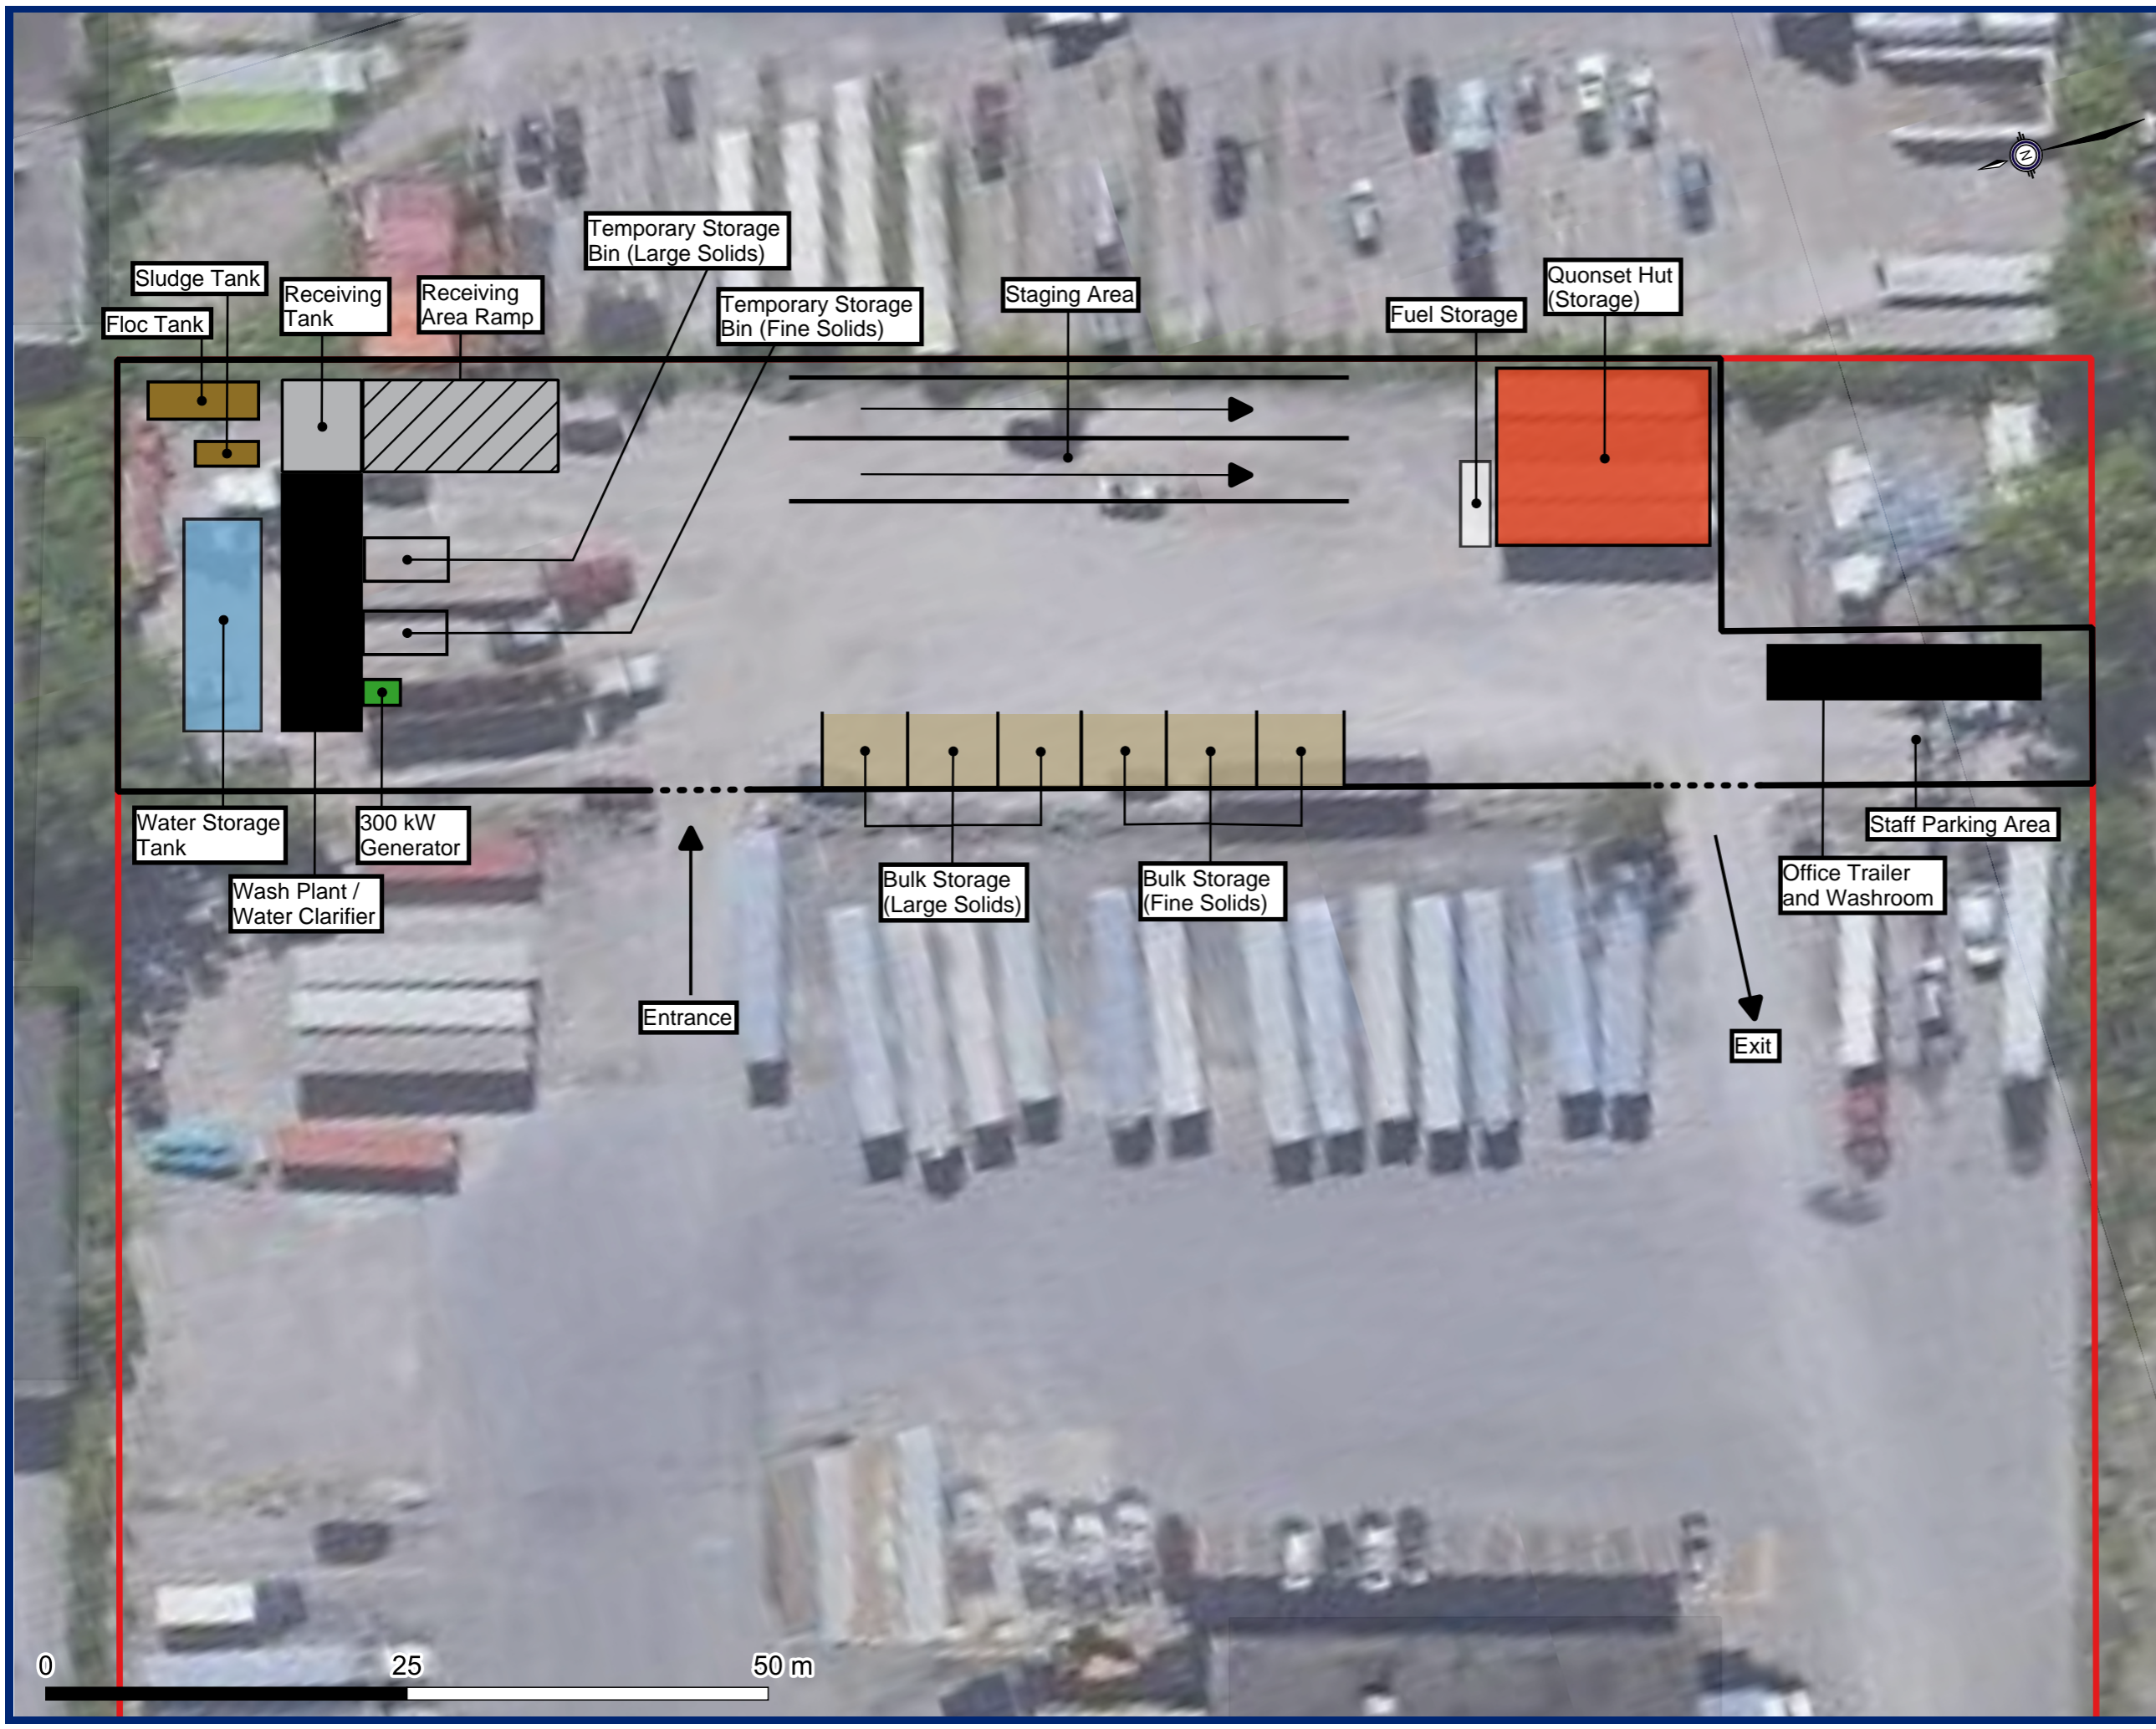

# Re-Source Disposal Inc.

Plan of Development  
354 Nash Road North  
Hamilton ON

## LEGEND

-  Property Boundary
-  Fenced Area
-  Access Gates

Note: illustrations are not to scale. Please refer to Appendix C.

Figure 3  
**Operational Layout Plan**