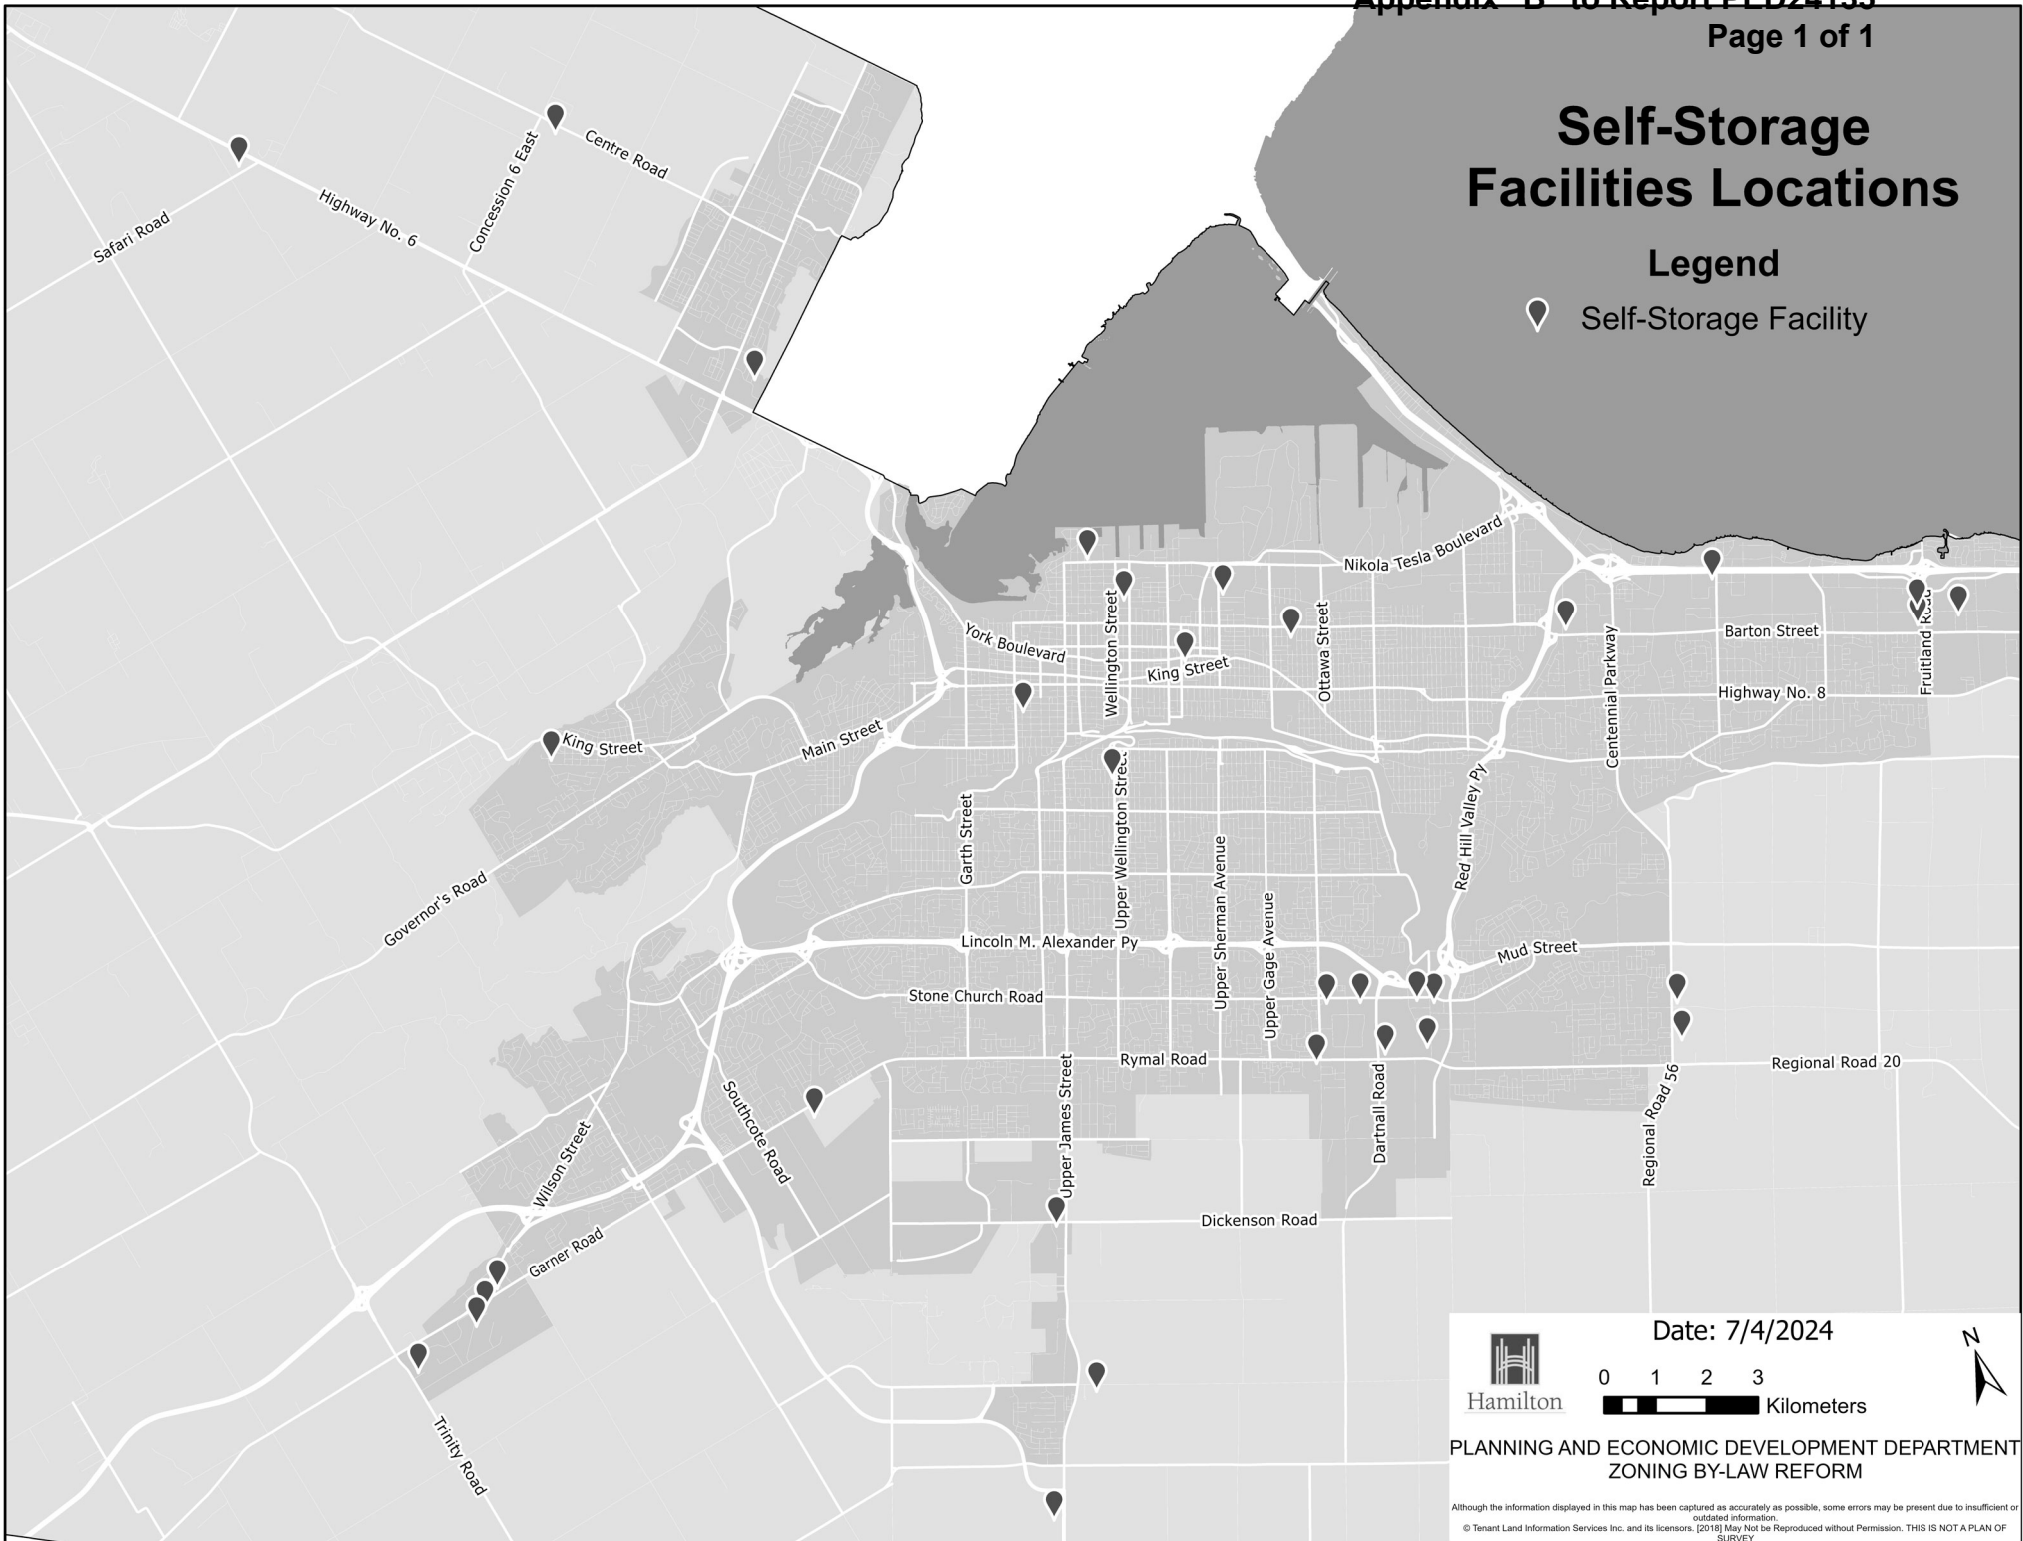

Self-Storage Facilities Locations

Legend

 Self-Storage Facility

 Date: 7/4/2024

0 1 2 3
 Kilometers

PLANNING AND ECONOMIC DEVELOPMENT DEPARTMENT
ZONING BY-LAW REFORM

Although the information displayed in this map has been captured as accurately as possible, some errors may be present due to insufficient or outdated information.
© Tenant Land Information Services Inc. and its licensors. (2018) May Not be Reproduced without Permission. THIS IS NOT A PLAN OF SURVEY