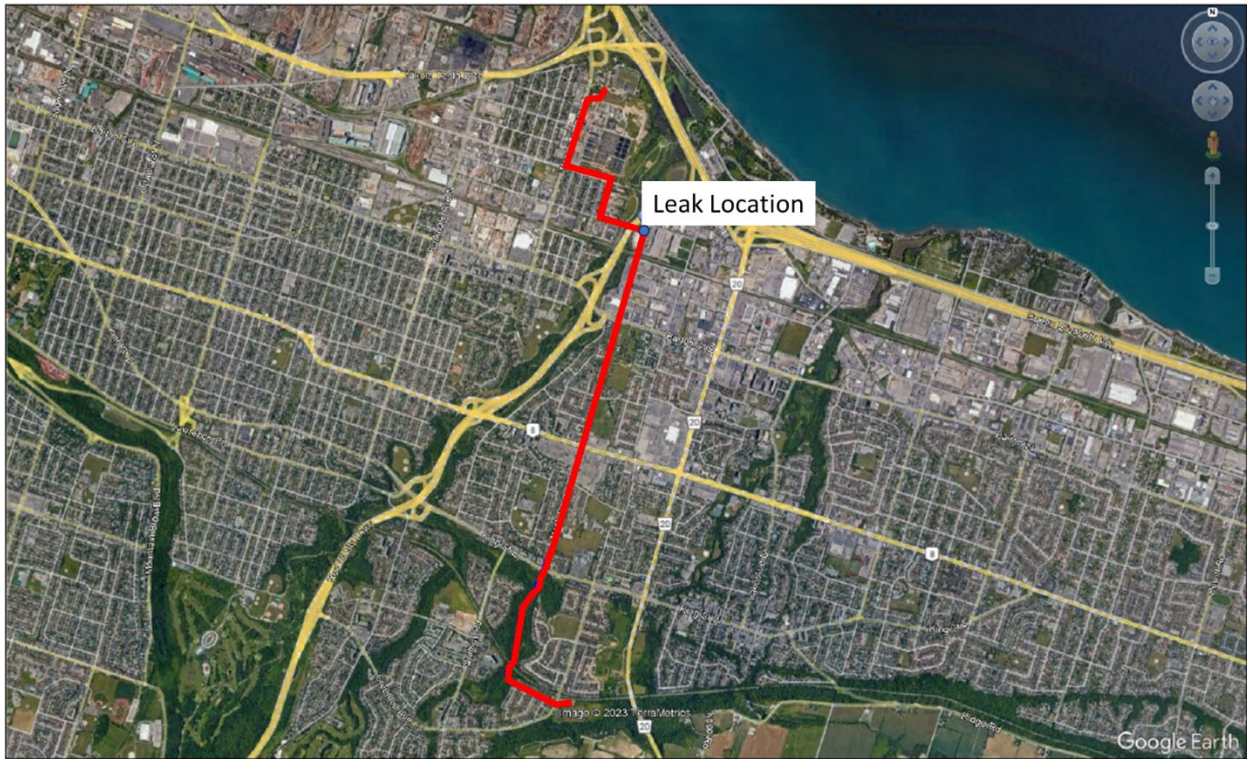

Leak Location

Figure 1: Woodward – Greenhill Feedermain Leak Location & Key Plan

Figure 2: Woodward – Greenhill Feedermain Leak Location at 409 Nash Road North, Hamilton.