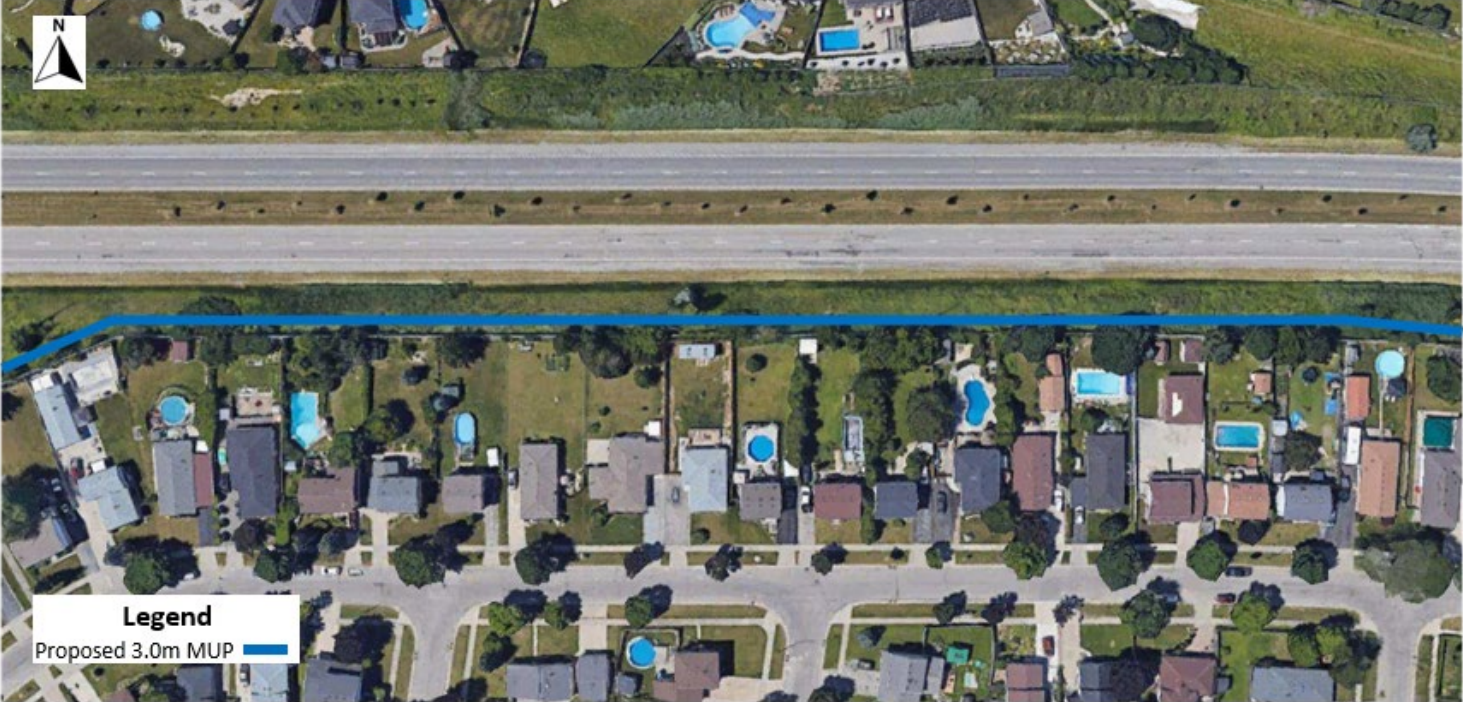

### Option 1 – Mud Street South Side Multi-Use Path

Mud Street – Winterberry Drive to a point 270m east thereof (south side)

Mud Street – A point 270m east of Winterberry Drive to a point east 75m thereof (south side)

Mud Street – A point 345m east of Winterberry Drive to a point 295m east thereof (south side)

Mud Street – A point 345m east of Winterberry Drive to a point 295m east thereof (south side)