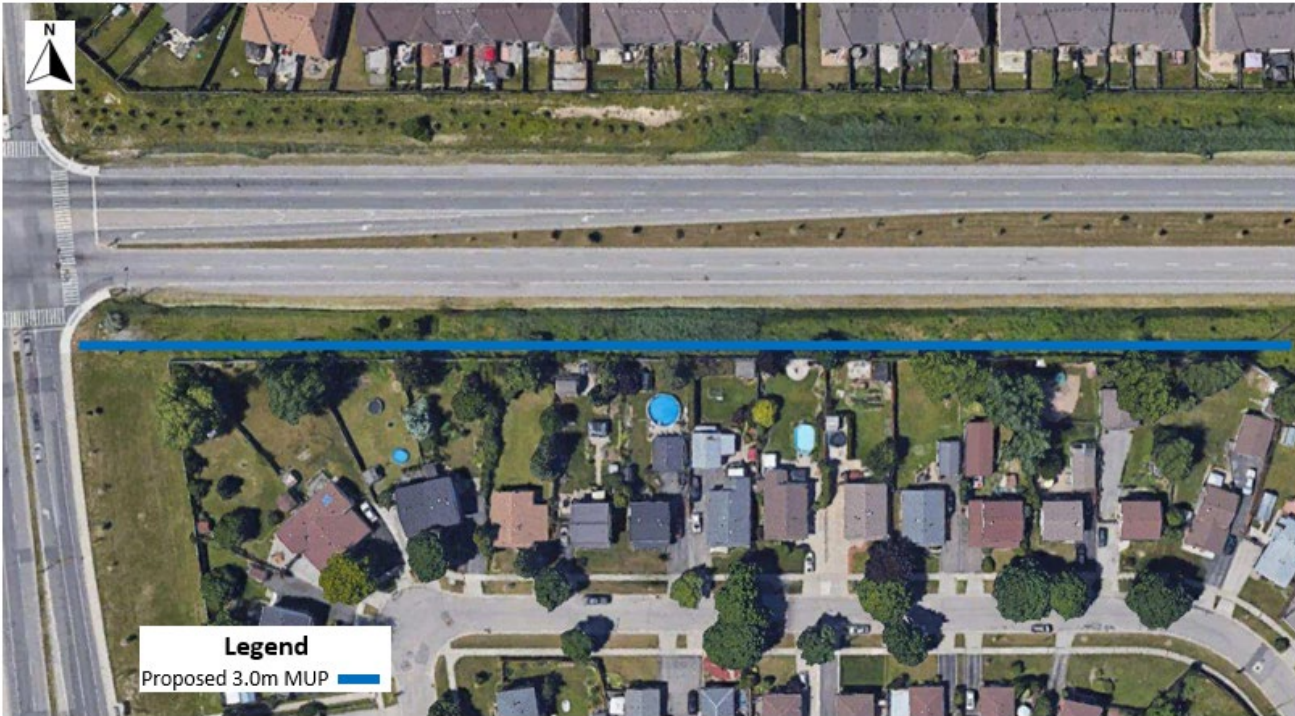

### Option 1 – Mud Street South Side Multi-Use Path

Mud Street – Winterberry Drive to a point 270m east thereof (south side)

Mud Street – A point 270m east of Winterberry Drive to a point east 75m thereof (south side)

Mud Street – A point 345m east of Winterberry Drive to a point 295m east thereof (south side)

Mud Street – A point 345m east of Winterberry Drive to a point 295m east thereof (south side)