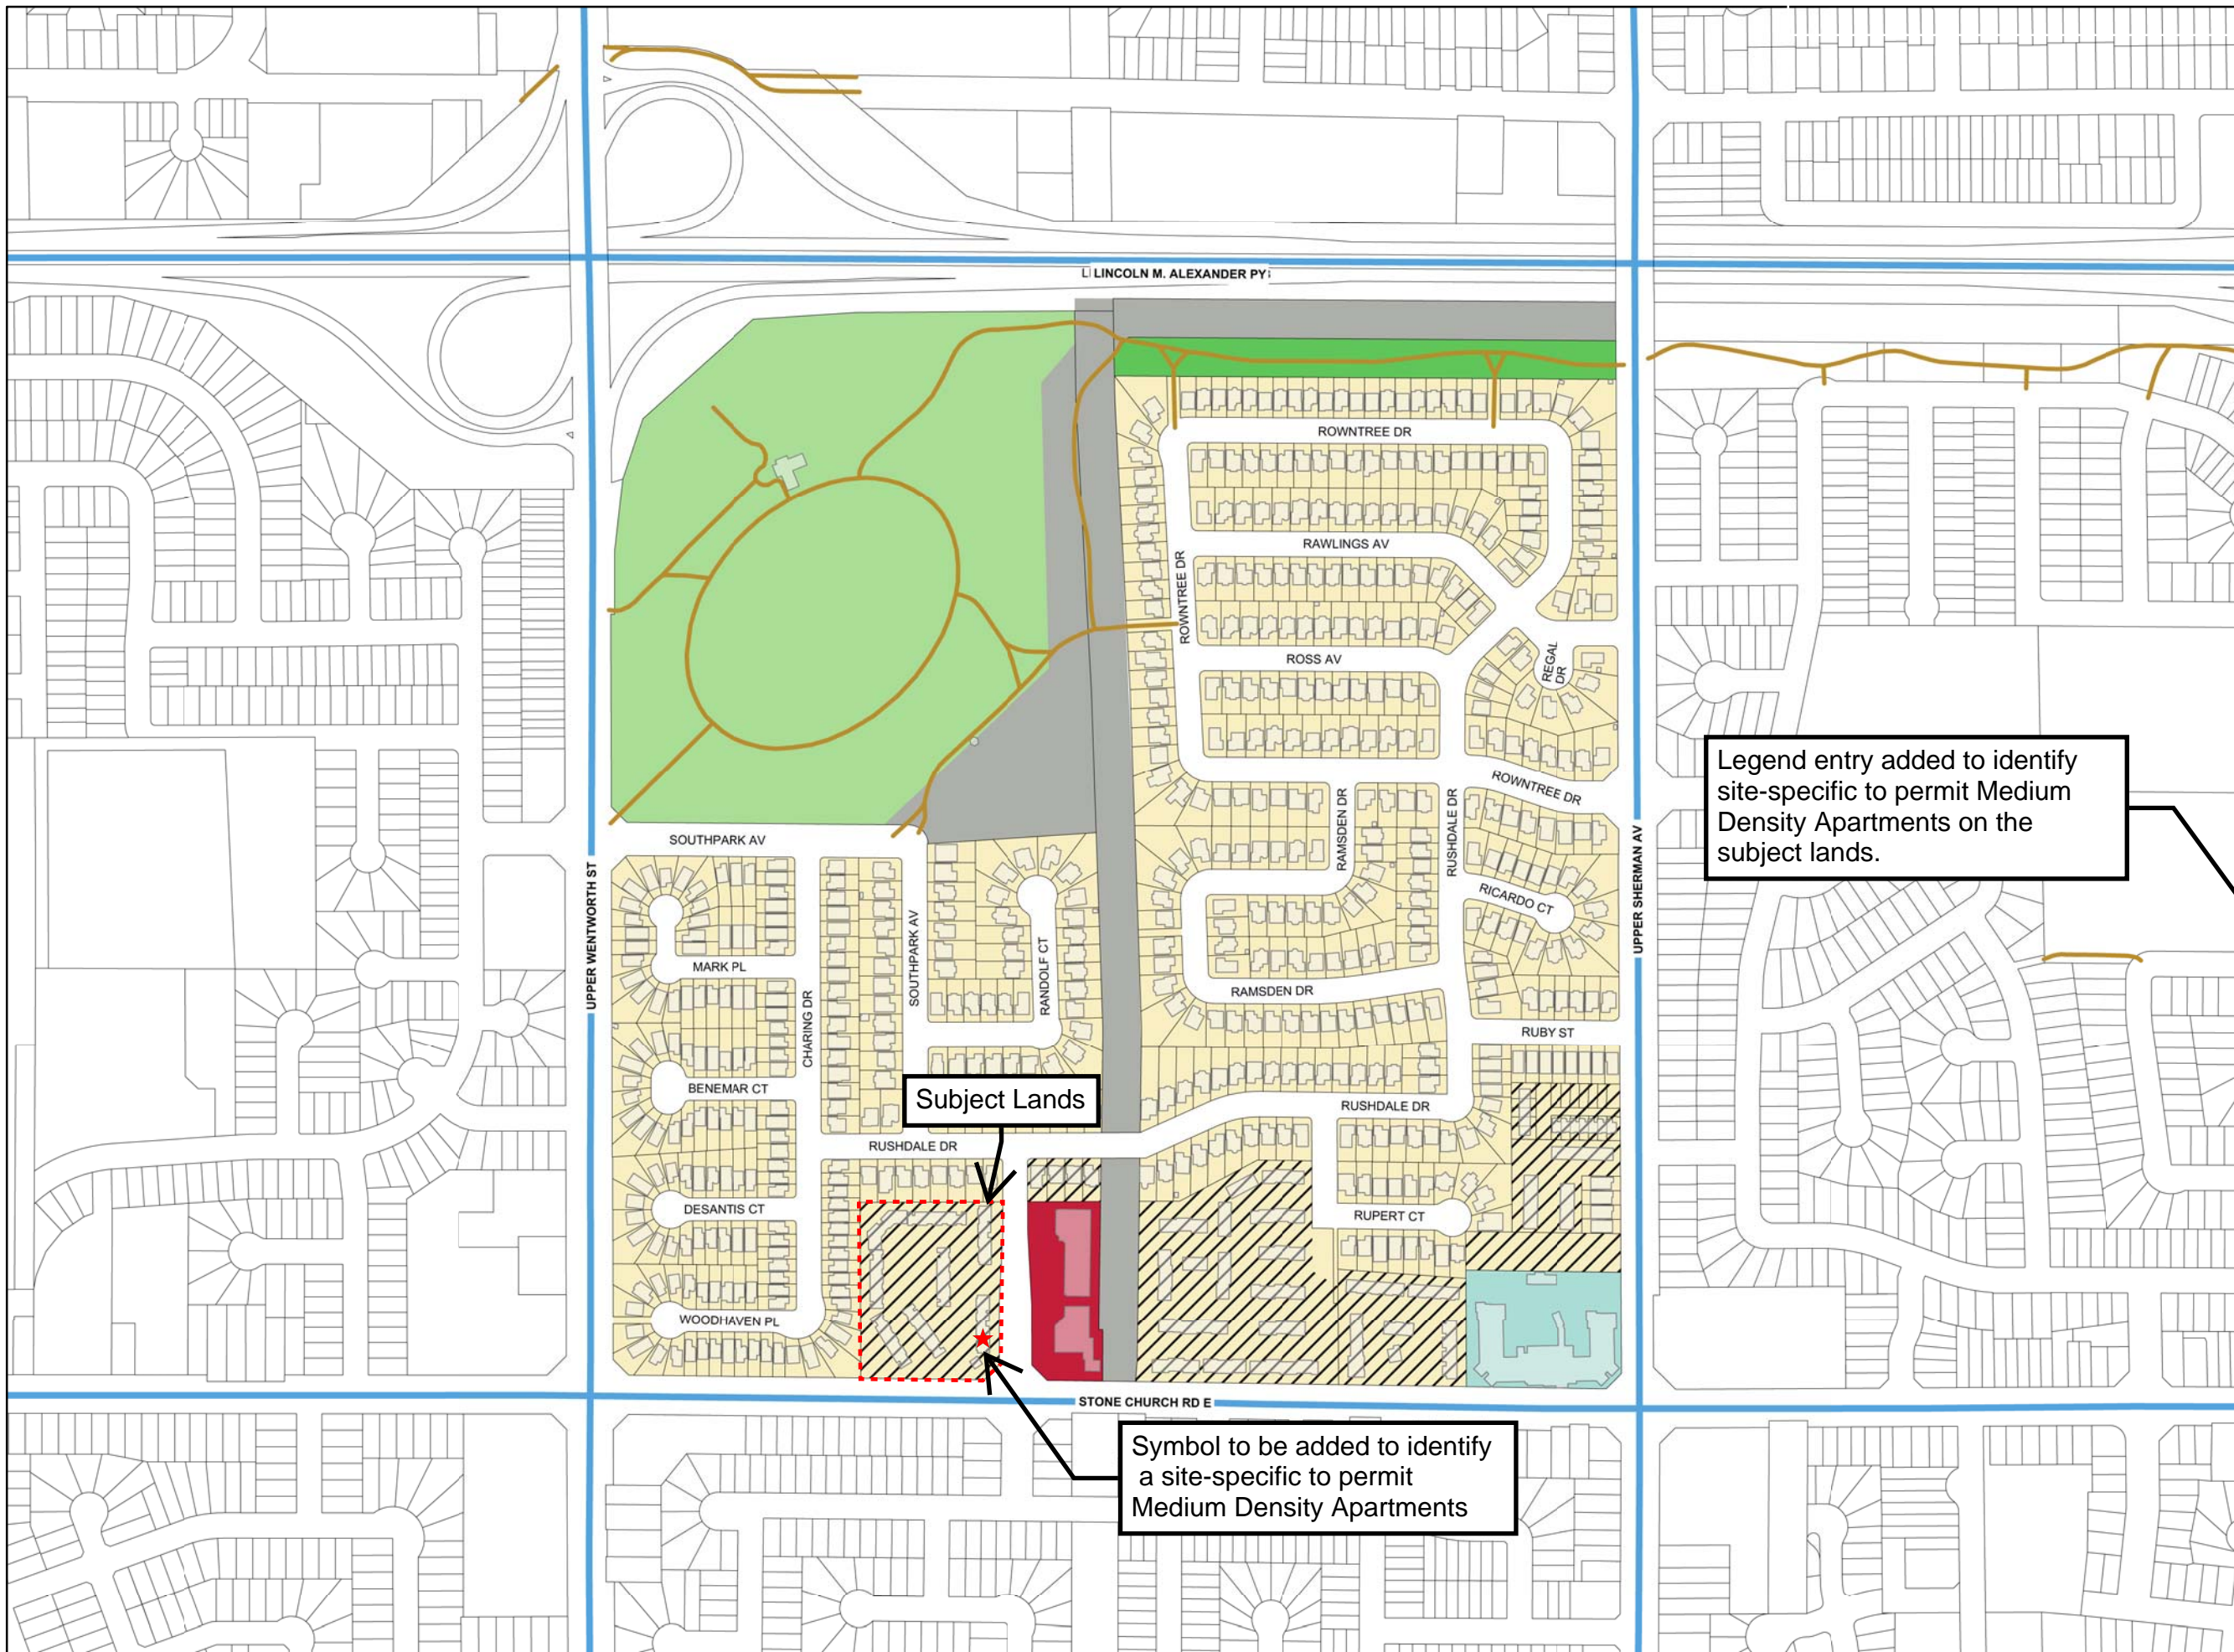

7202	7203	7204
7510	7511	7512
7507	7506	7505

Rushdale
 Approved Plan
 Council Approved: Sept. 30, 1975
 Population: 2770 (2001)
 2845 (2006)

Legend entry added to identify site-specific to permit Medium Density Apartments on the subject lands.

Subject Lands

Symbol to be added to identify a site-specific to permit Medium Density Apartments

- Legend**
- ★ 525 Stone Church Road East is modified to permit Medium Density Apartments
 - Neighbourhood Boundary
 - Trails
 - Single and Double
 - Attached Housing
 - Commercial
 - Institutional and Recreational
 - Park and Recreational
 - Open Space
 - Utilities

MAP 7511

Date: May 2016