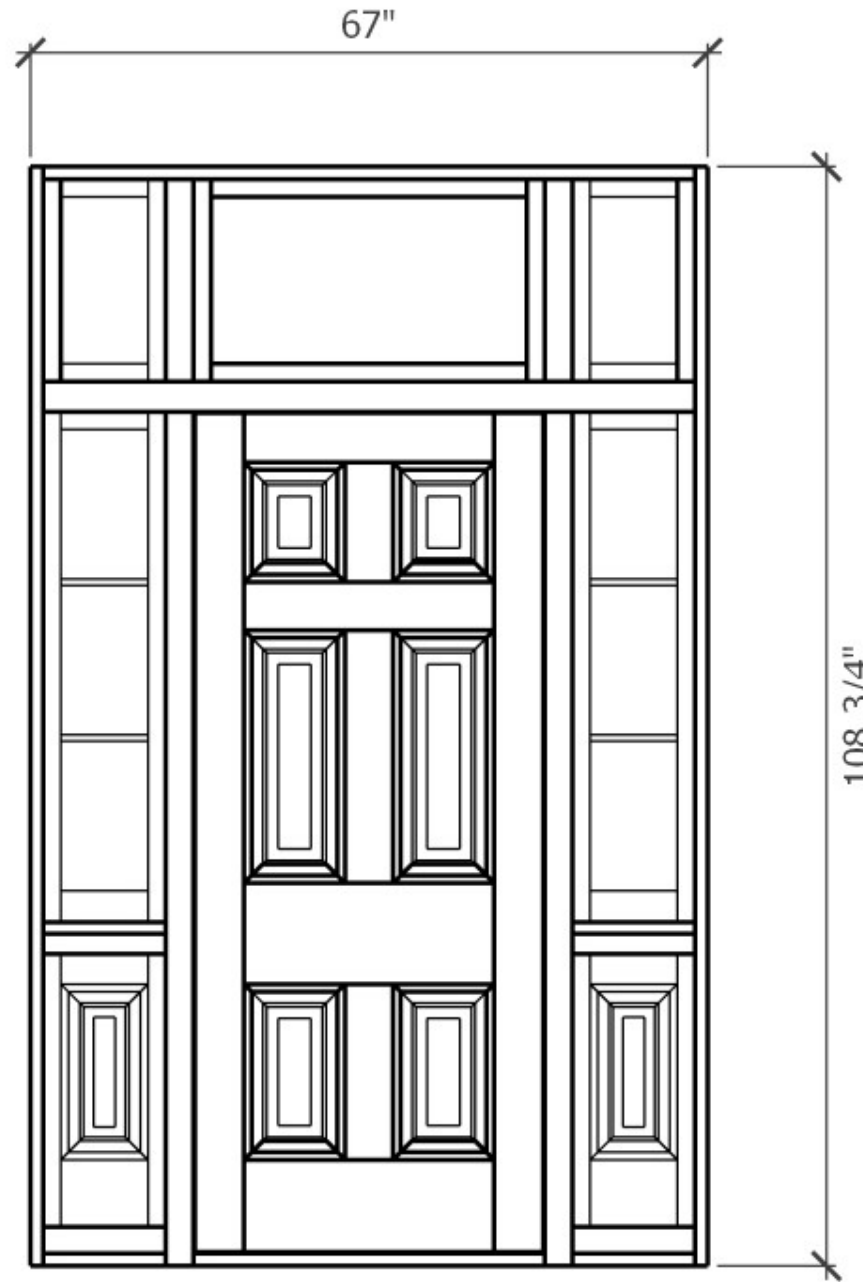

LOWER CITY JOINERY · HAMILTON, ONTARIO
(905) 807-7893 · MK@LOWERCITYJOINERY.COM
LOWERCITYJOINERY.COM

DATE: 7/3/2025

PLEASE SEE BLOCKING ON PREVIOUS PAGES FOR ADDITIONAL INFORMATION PERTAINING TO THIS DRAWING.

PROPRIETARY AND CONFIDENTIAL: The information contained in this drawing is the sole property of Lower City Joinery. Any reproduction in part or as a whole without the written permission of Lower City Joinery is prohibited.	DETAIL	171 Forest Avenue	TITLE Entryway	SIZE B	DWG. NO. 0001	REV 1A
				FINISH Painted		SHEET: 1